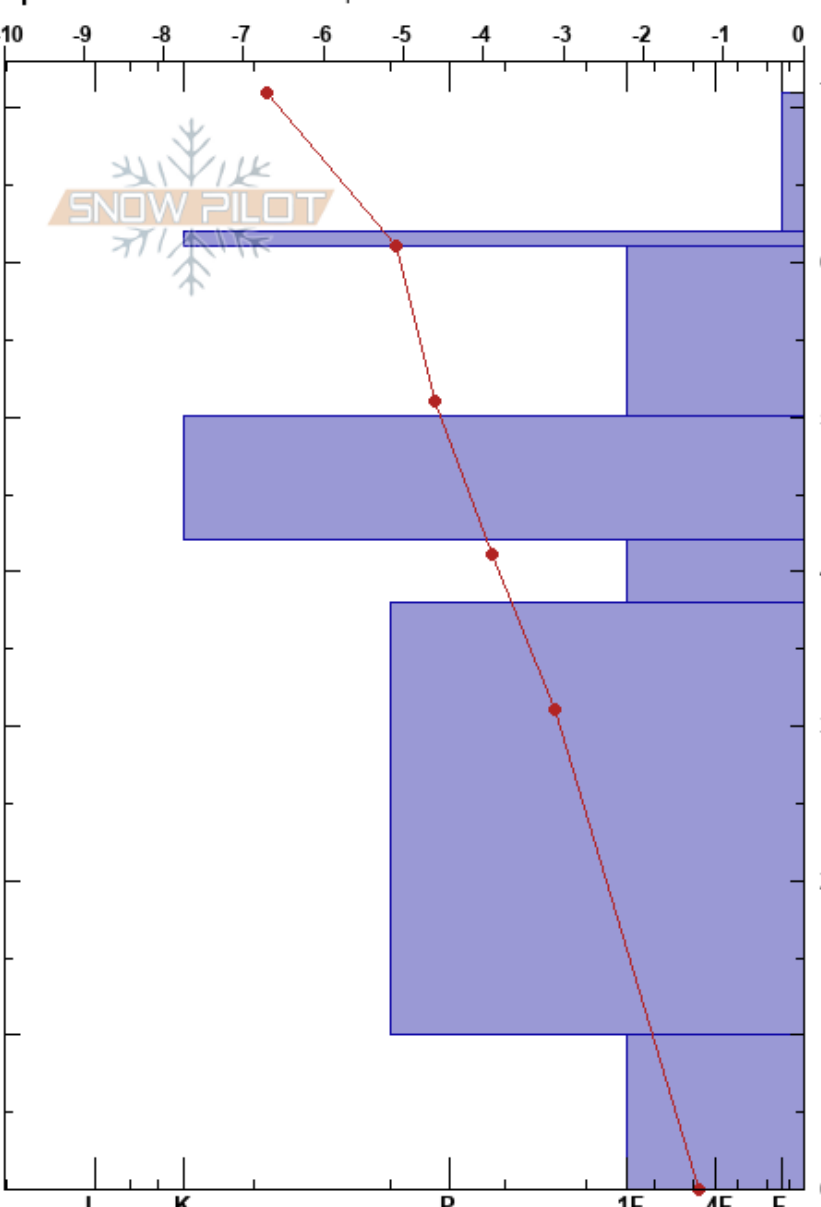

Pucklarna Ottfjället
 Våådalen
 Sweden
 Elevation: 807 m
 Aspect: S
 Specifics: We snowmobiled slope

Karin Trolin
 17/12/2019 - 12:30
 Co-ord: 63.16776N, 12.96089E
 Slope Angle: 27°
 Wind Loading:

Stability:
 Air Temperature: -2.6°C PF:20
 Sky Cover: CLR
 Precipitation: NO
 Wind: Calm

HS:71
 38-10cm: lam m mjukare
 38-10cm: Problematic layer

Form	Crystal		Moisture	ρ kg/m³	Stability tests & Layer comments
	Size				
/	1.5				
-					
■					← ECTN23 @60cm @FC1.5
■					
⊙⊙					← CT23, SC @23cm @FC2.5 38-10cm: lam m mjukare
^ ⊙⊙					