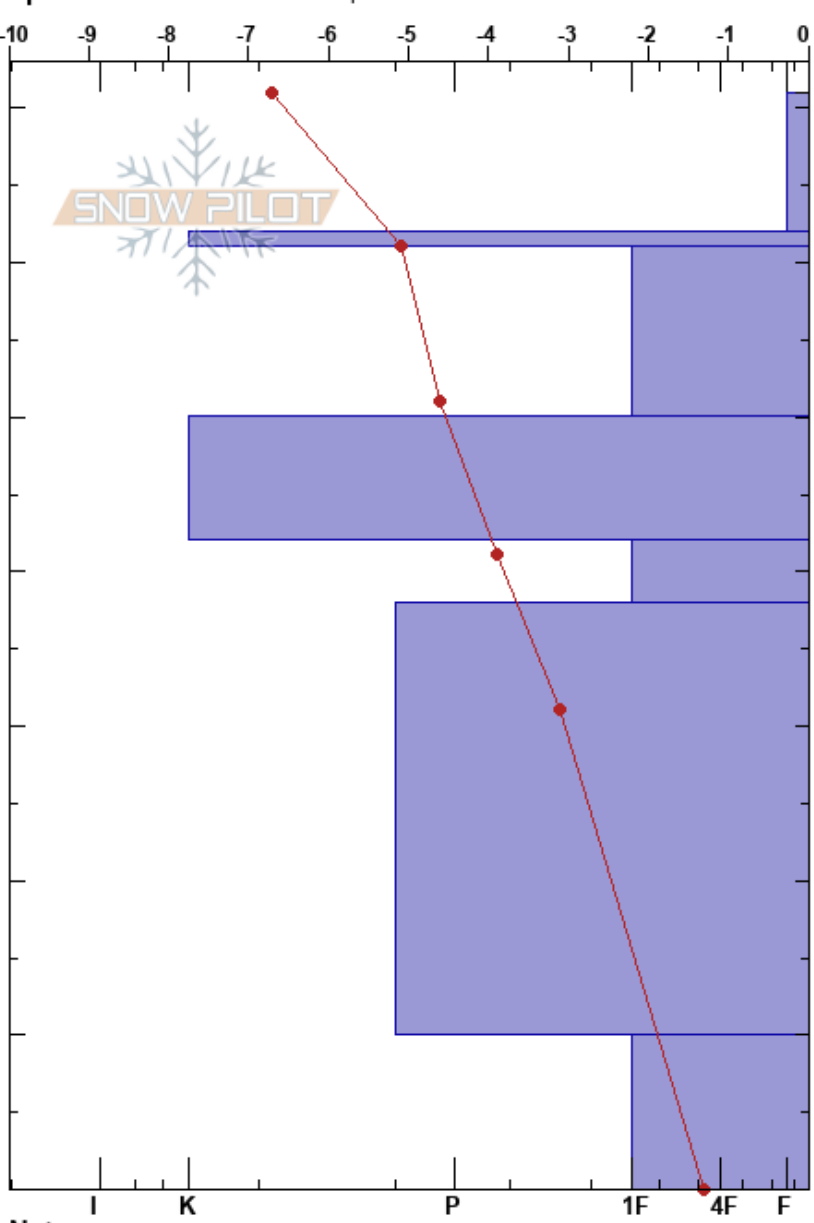

Pucklarna Ottfjället  
 Våådalen  
 Sweden  
 Elevation: 807 m  
 Aspect: S  
 Specifics: We snowmobiled slope

Karin Trolin  
 17/12/2019 - 12:30  
 Co-ord: 63.16776N, 12.96089E  
 Slope Angle: 27°  
 Wind Loading:

Stability:  
 Air Temperature: -2.6°C PF:20  
 Sky Cover: CLR  
 Precipitation: NO  
 Wind: Calm

HS:71  
 38-10cm: lam m mjukare  
 38-10cm: Problematic layer

Height (cm)	Crystal		Moisture	ρ kg/m³	Stability tests & Layer comments
	Form	Size			
71	/	1.5			
60	■				← ECTN23 @60cm @FC1.5
50	■				
40					
30					
23	⊙⊙				← CT23, SC @23cm @FC2.5 38-10cm: lam m mjukare
10					
0	^ ⊙⊙				