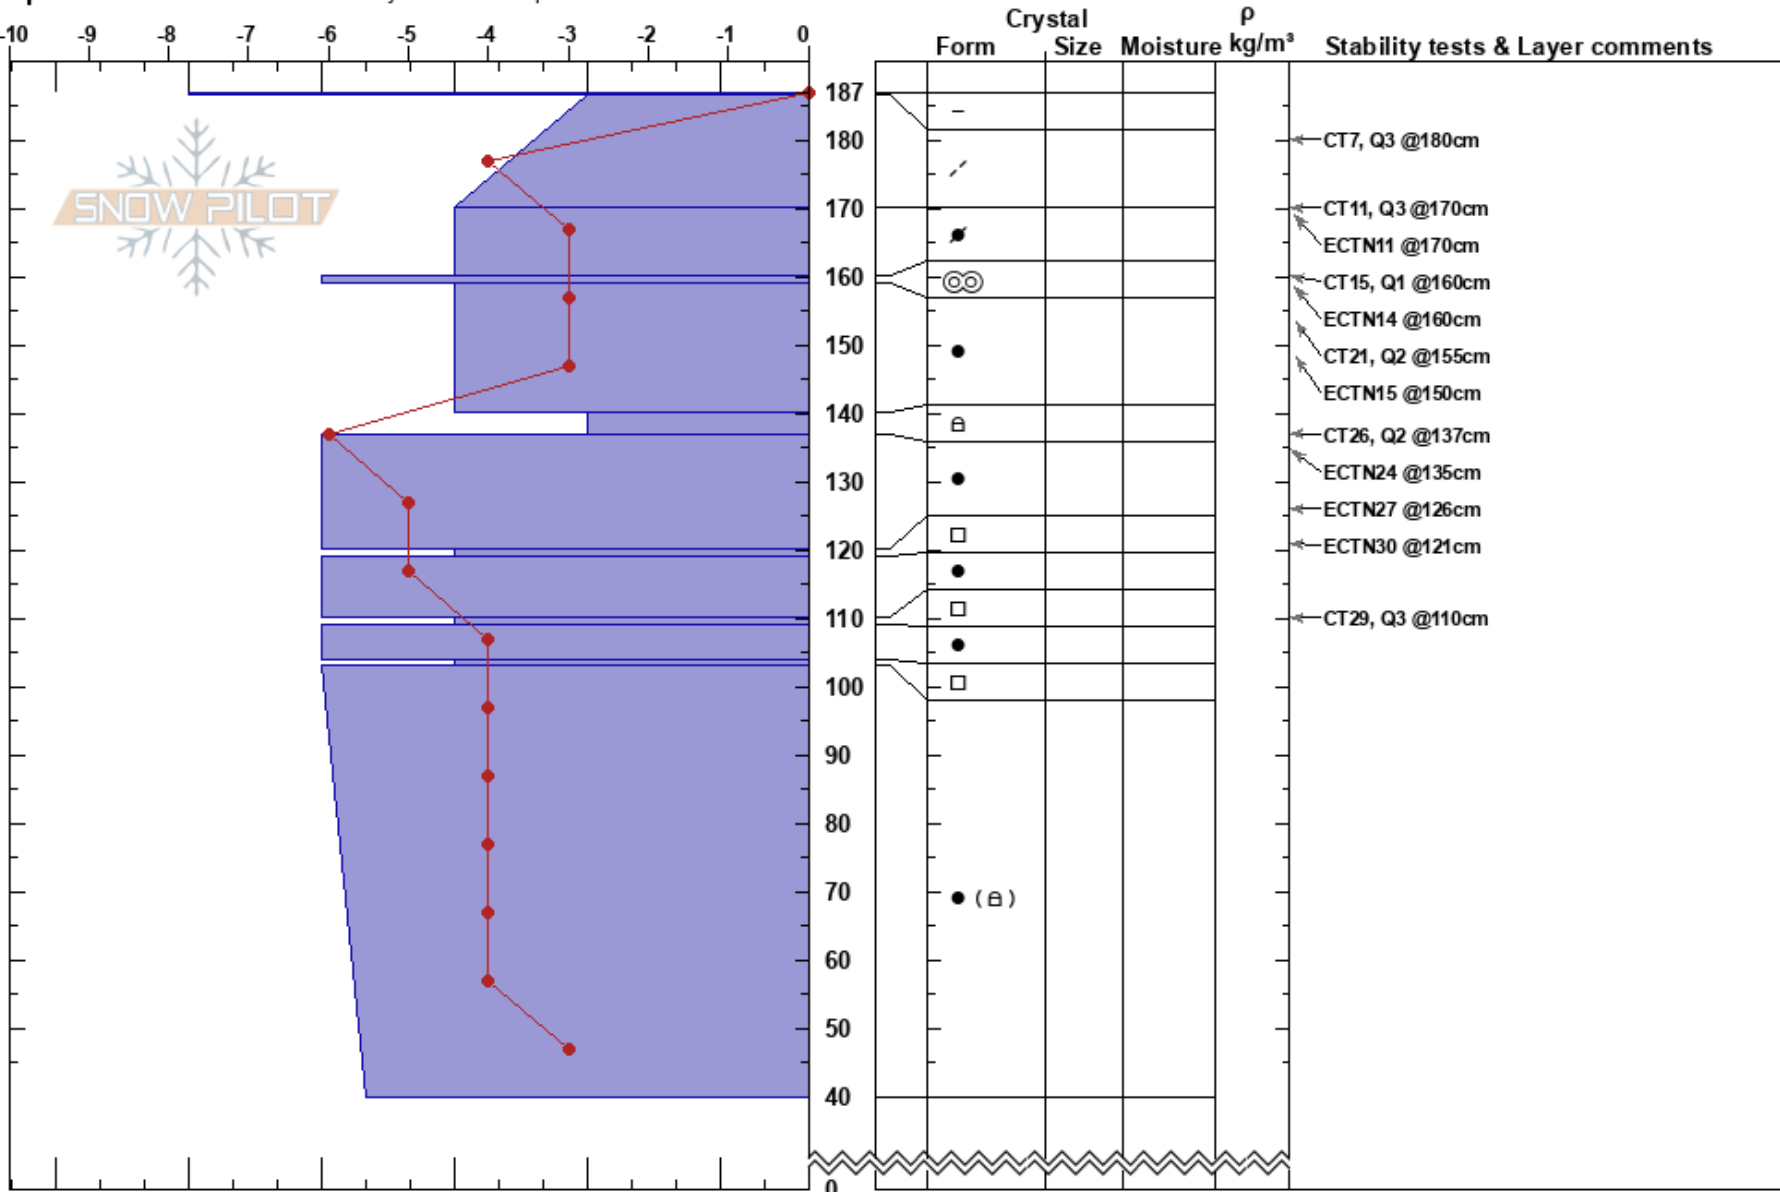

East St. Mary SW Ridge  
 Missions  
 MT  
 Elevation: 8150 ft  
 Aspect: 130°

Joshua Tapp  
 02/13/2017 - 2:15pm  
 Co-ord: 12T 279370E 524201N  
 Slope Angle: 30°  
 Wind Loading: previous

Stability:  
 Air Temperature: 4°C  
 Sky Cover: CLR  
 Precipitation: NO  
 Wind: Calm

HS:187

Layer Notes:

Specifics: Recent avalanche activity on similar slopes

Notes: