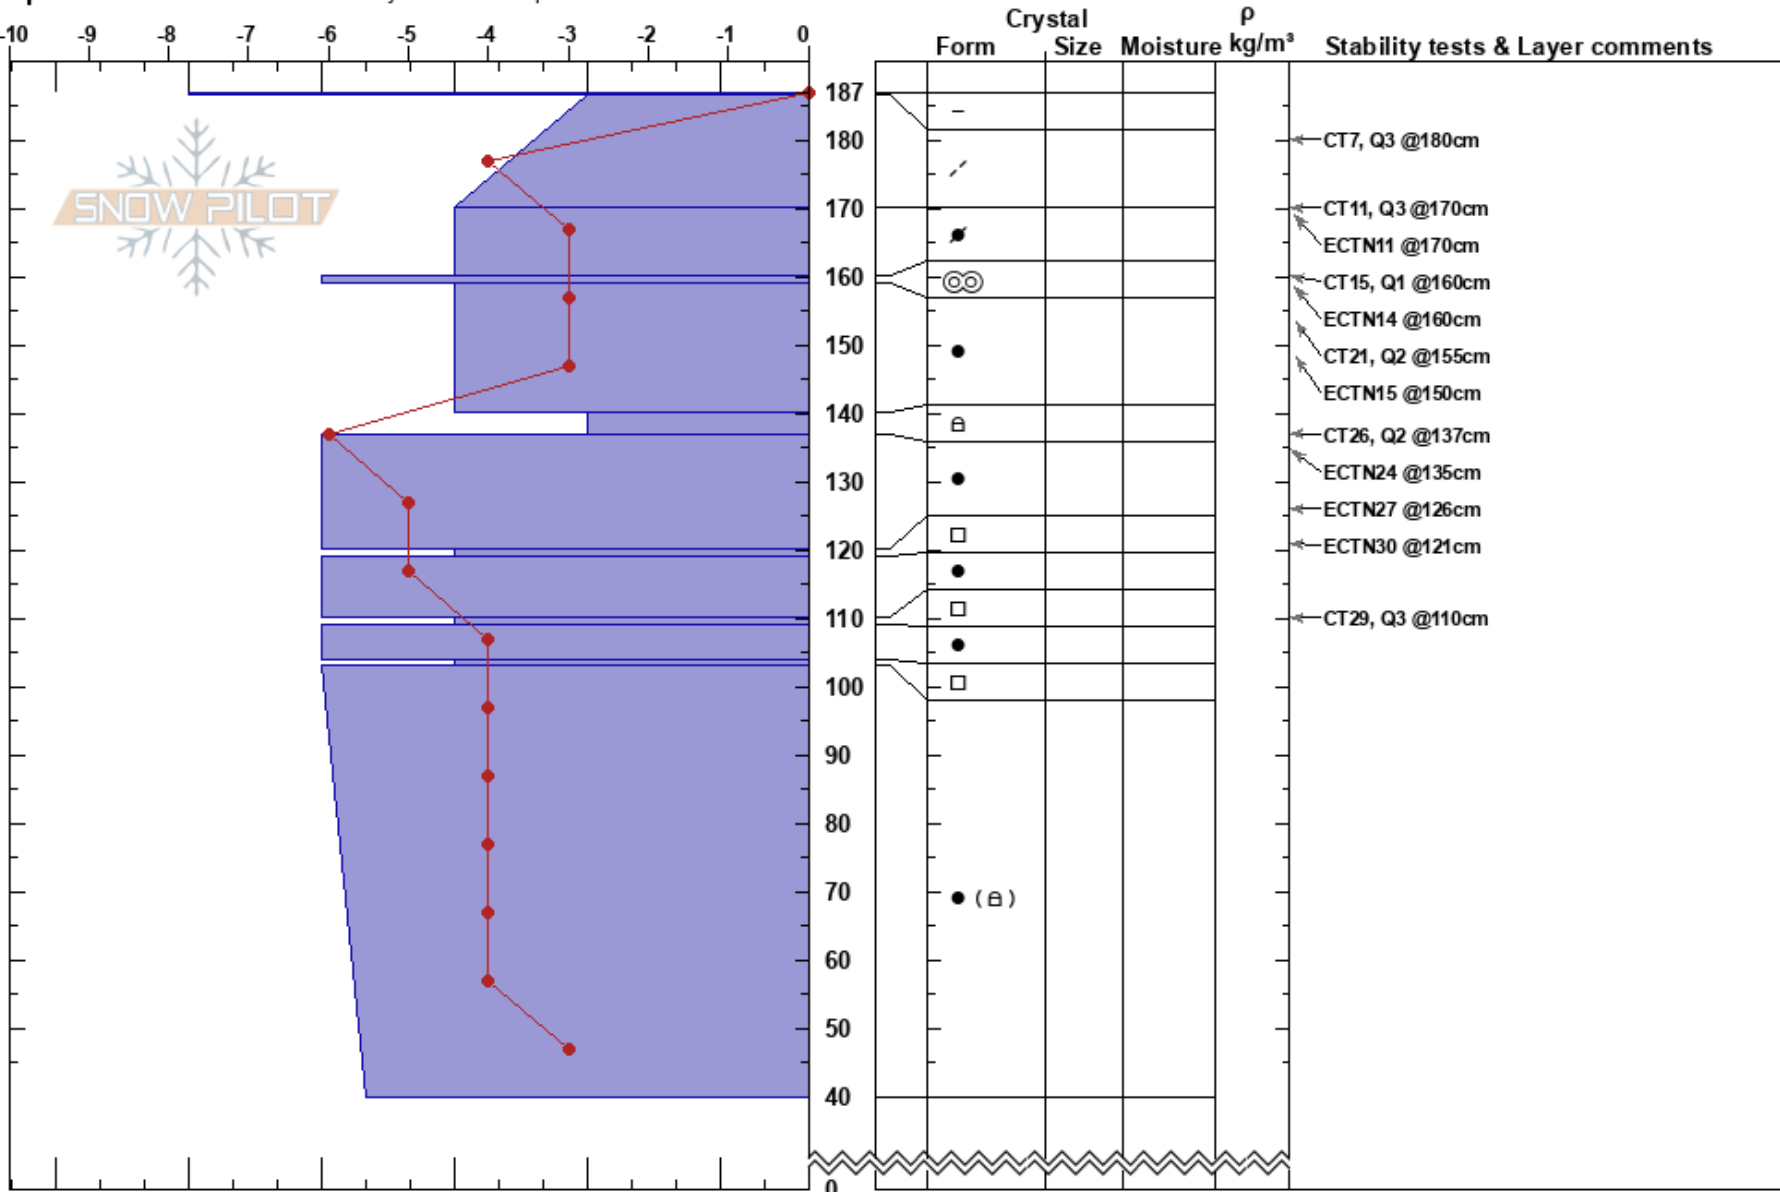

East St. Mary SW Ridge
 Missions
 MT
 Elevation: 8150 ft
 Aspect: 130°

Joshua Tapp
 02/13/2017 - 2:15pm
 Co-ord: 12T 279370E 524201N
 Slope Angle: 30°
 Wind Loading: previous

Stability:
 Air Temperature: 4°C
 Sky Cover: CLR
 Precipitation: NO
 Wind: Calm

HS:187

Layer Notes:

Specifics: Recent avalanche activity on similar slopes

Notes: