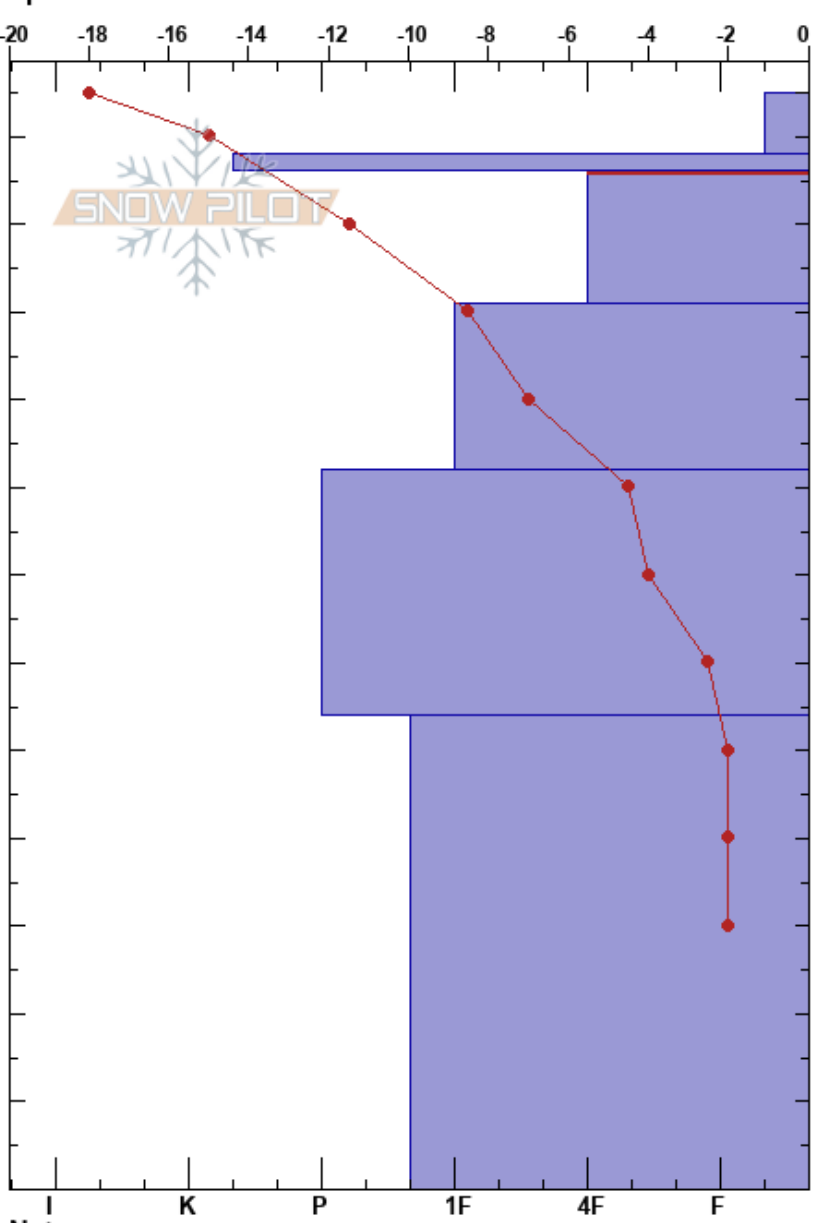

Hemlock behind June  
 Eastern Sierra Nevada  
 CA  
 Elevation: 9381 ft  
 Aspect: 90°  
 Specifics:

josh feinberg  
 12/16/2019 - 1:30pm  
 Co-ord: 37.74549N, -119.09935E  
 Slope Angle: 28°  
 Wind Loading:

Stability: Very Good HS:125  
 Air Temperature: -7°C PF:25 116-101cm:Problematic layer  
 Sky Cover: CLR PS: 8  
 Precipitation: NO  
 Wind: Calm

Form	Crystal Size	Moisture	$\rho$ kg/m <sup>3</sup>	Stability tests & Layer comments
/	0.5			
⊙⊙				CT1, Q1 @116cm ECTP1 @116cm
/ (■)	0.5			
•	0.5			CT18, Q1 @101cm ECTN21 @101cm
•	0.5			
•	1			