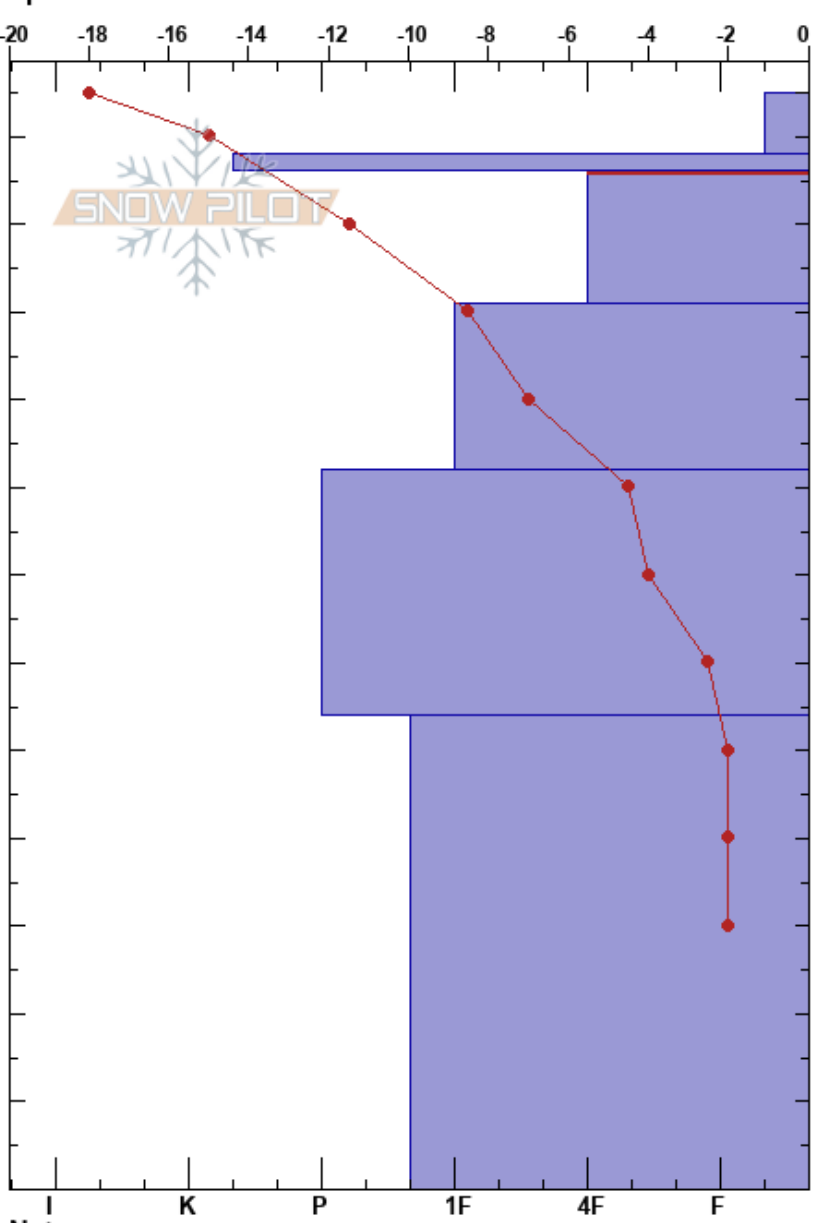

Hemlock behind June
 Eastern Sierra Nevada
 CA
Elevation: 9381 ft
Aspect: 90°
Specifics:

josh feinberg
 12/16/2019 - 1:30pm
Co-ord: 37.74549N, -119.09935E
Slope Angle: 28°
Wind Loading:

Stability: Very Good **HS:** 125 **Layer Notes:**
Air Temperature: -7°C **PF:** 25 116-101cm: Problematic layer
Sky Cover: CLR **PS:** 8
Precipitation: NO
Wind: Calm

Elevation (cm)	Crystal		Moisture	ρ kg/m ³	Stability tests & Layer comments
	Form	Size			
125					
120	/	0.5			
116	⊙⊙				CT1, Q1 @116cm ECTP1 @116cm
110	/ (■)	0.5			
100					CT18, Q1 @101cm ECTN21 @101cm
90	•	0.5			
80					
70	•	0.5			
60					
50					
40					
30	•	1			
20					
10					
0					