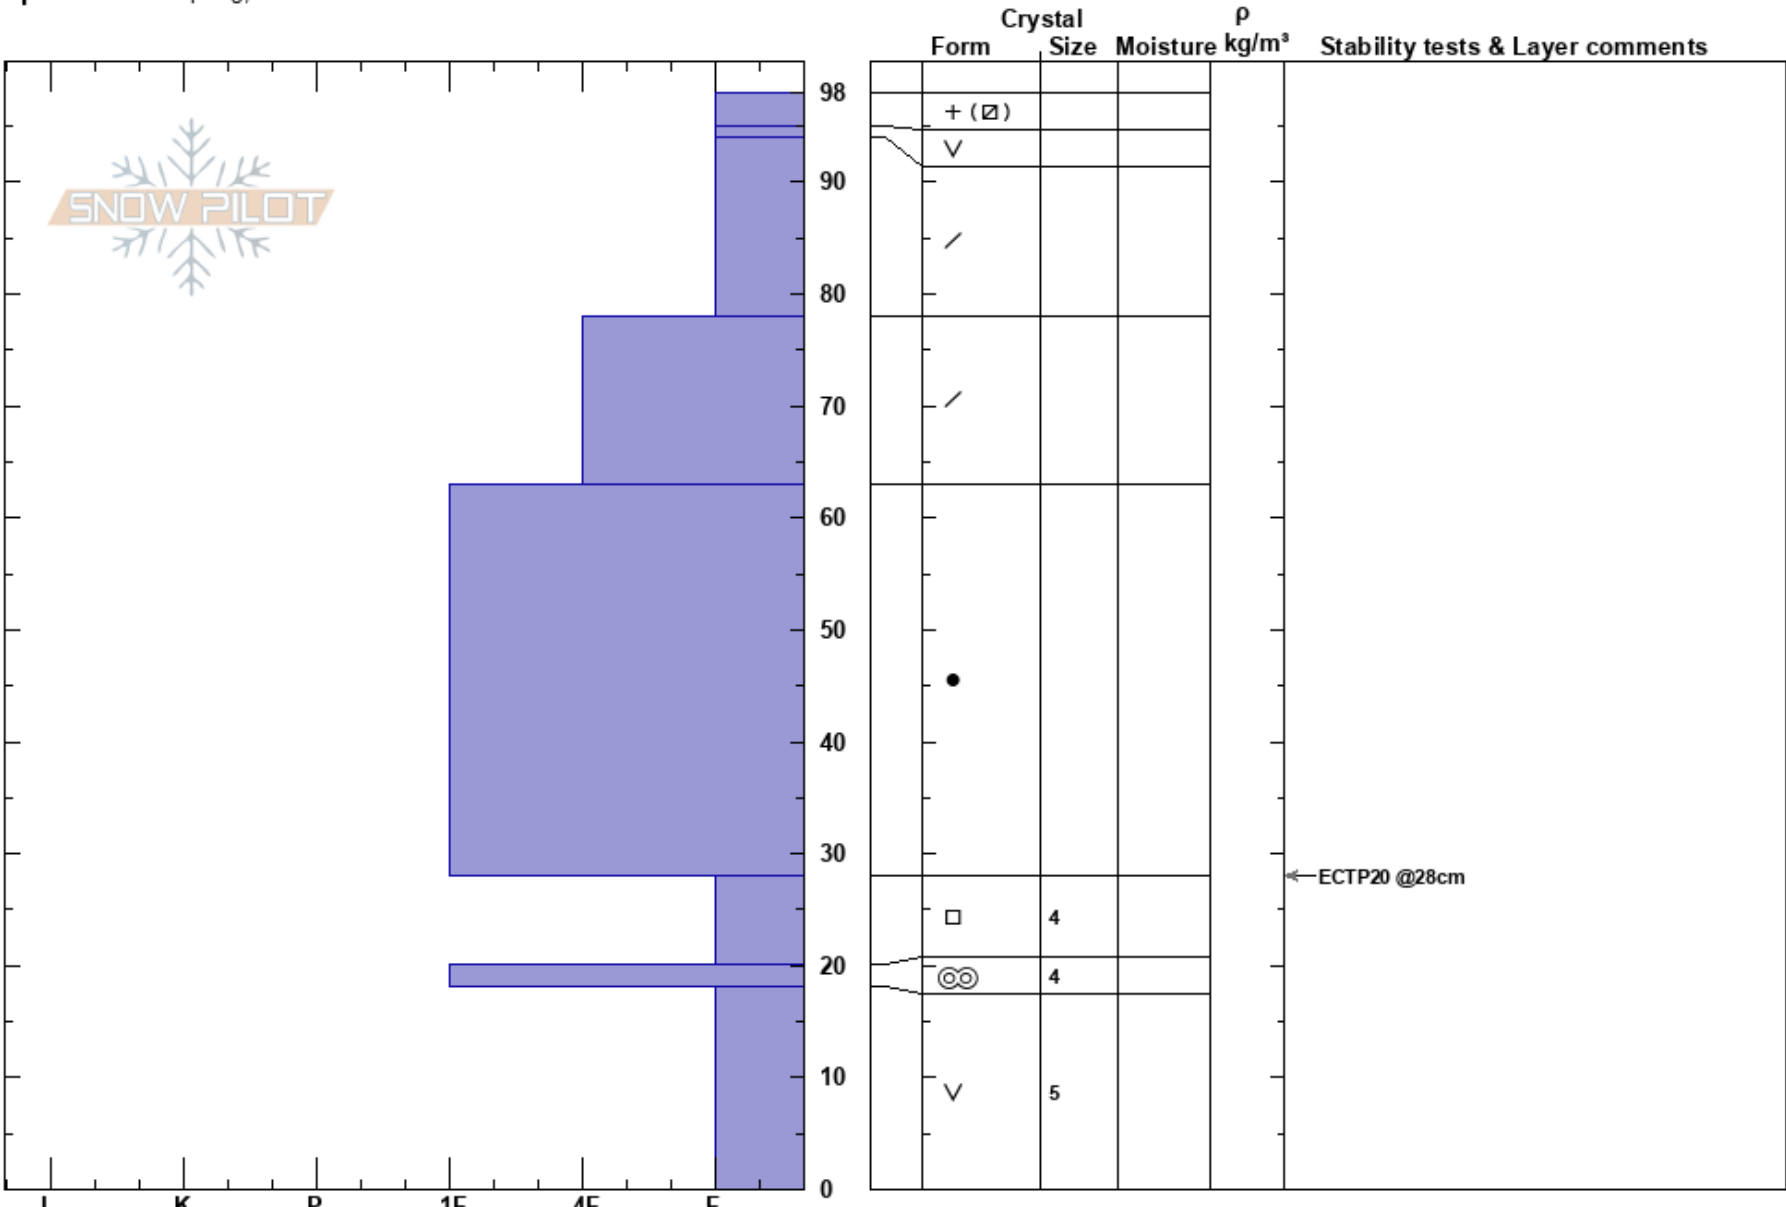

Above Avalanche Luar
 Teton Range
 WY
Elevation: 9030 ft
Aspect: NE
Specifics: Collapsing, localized

Mike Rheam
 12/16/2019 - 11:00am
Co-ord: 43.48156N, -110.95260W
Slope Angle: 15°
Wind Loading: no

Stability:
Air Temperature: 9°F
Sky Cover: OVC
Precipitation: S-1
Wind: W Light Breeze

HS:98
PF:80
PS:30
 63-28cm: Problematic layer

Notes: Top of Avalanche Bowl, shaded, near trees.