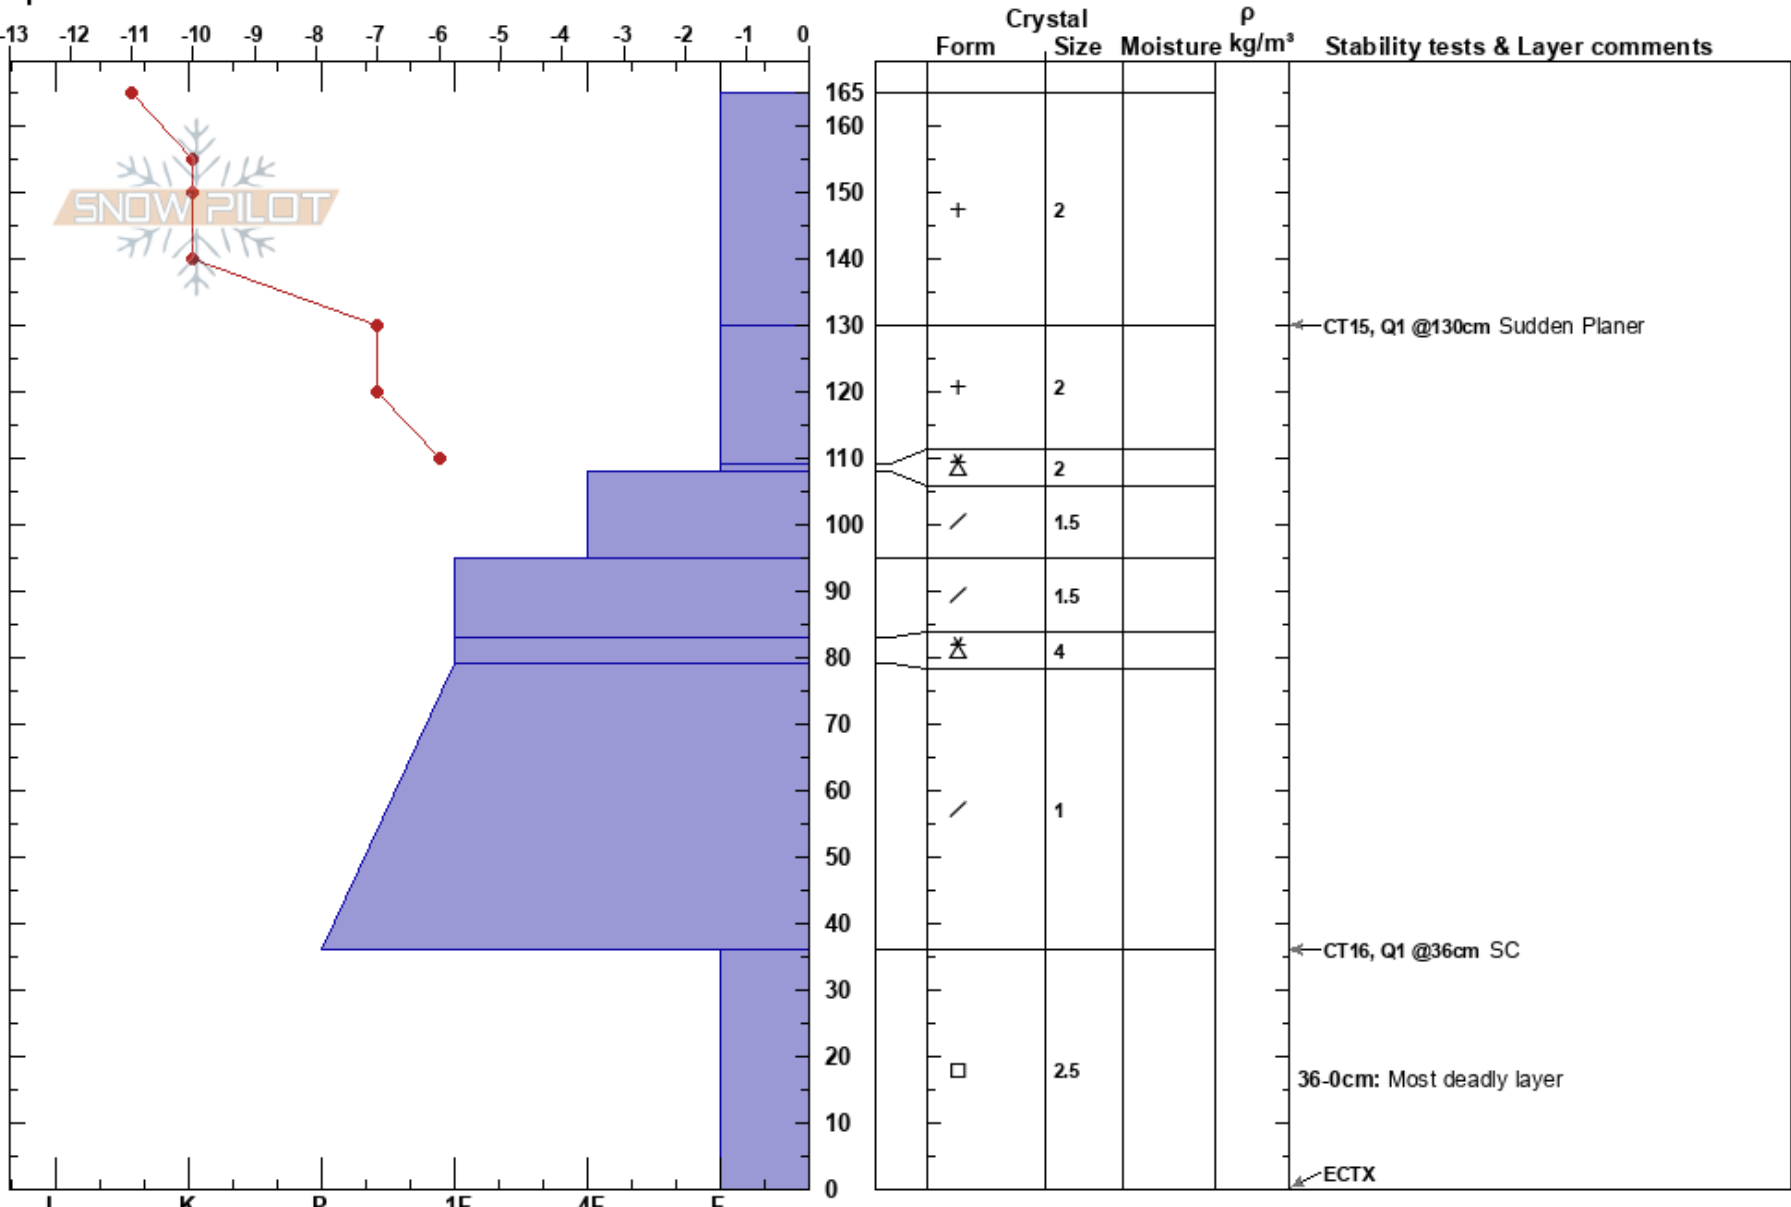

Grizzly Gulch pro1
 Wasatch Range
 UT
 Elevation: 9570 ft
 Aspect: NW
 Specifics:

Gary Osteen
 12/16/2019 - 4:00pm
 Co-ord: 12T 447795E 4493918N
 Slope Angle: 19°
 Wind Loading:

Stability:
 Air Temperature: -15°C
 Sky Cover: OVC
 Precipitation: NO
 Wind: Calm
 HS:165
 PF:50
 PS:12
 Layer Notes:
 36-0cm: Most deadly layer
 36-0cm: Problematic layer

Notes: lower thin clouds covering sky