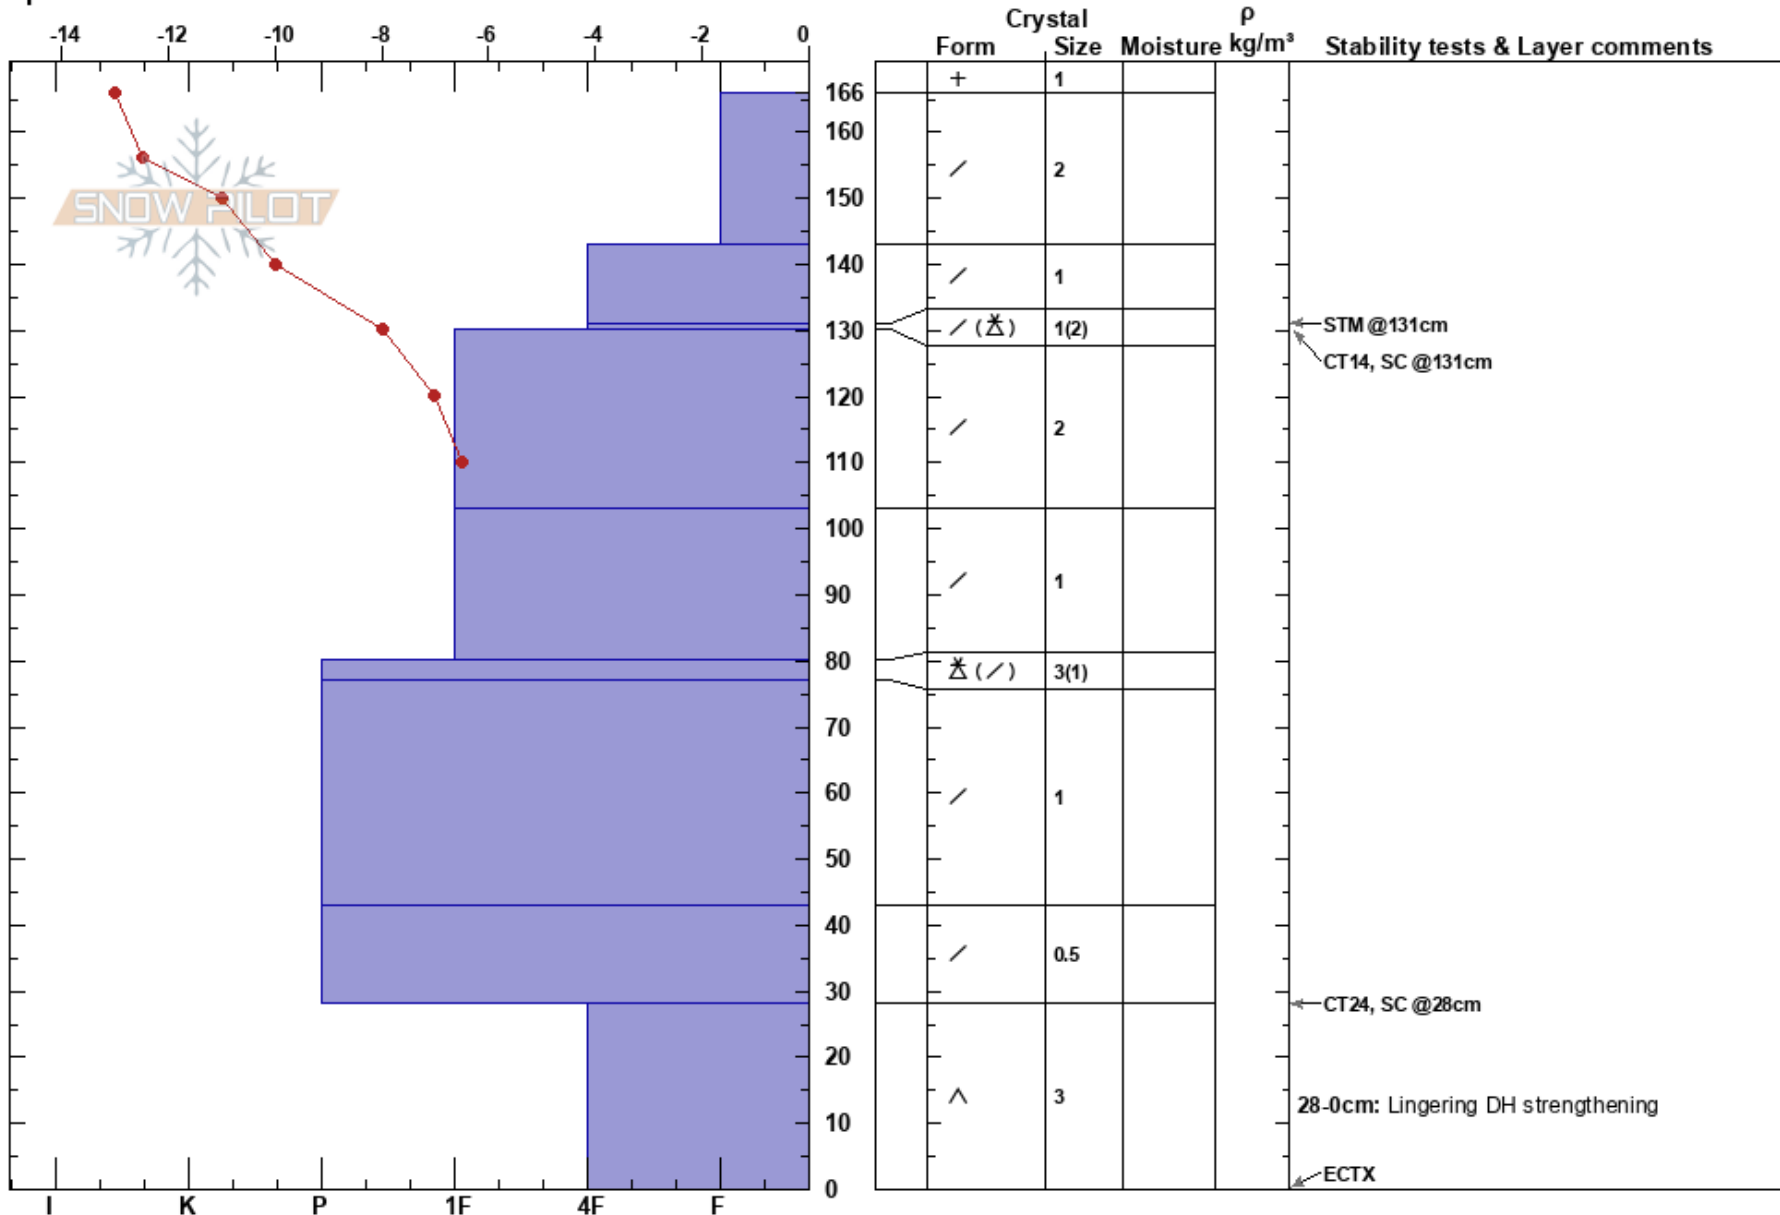

BD Pro 1 BC
 Central Wasatch
 UT
 Elevation: 9486 ft
 Aspect: NW
 Specifics:

Brett Davis
 12/16/2019 - 1:35am
 Co-ord:
 Slope Angle: 18°
 Wind Loading: no

Stability:
 Air Temperature: -14°C
 Sky Cover: OVC
 Precipitation: S-1
 Wind: Calm

HS:166
 PF:65
 PS:15
 28-0cm: Lingerig DH strengthening
 28-0cm: Problematic layer

Notes: