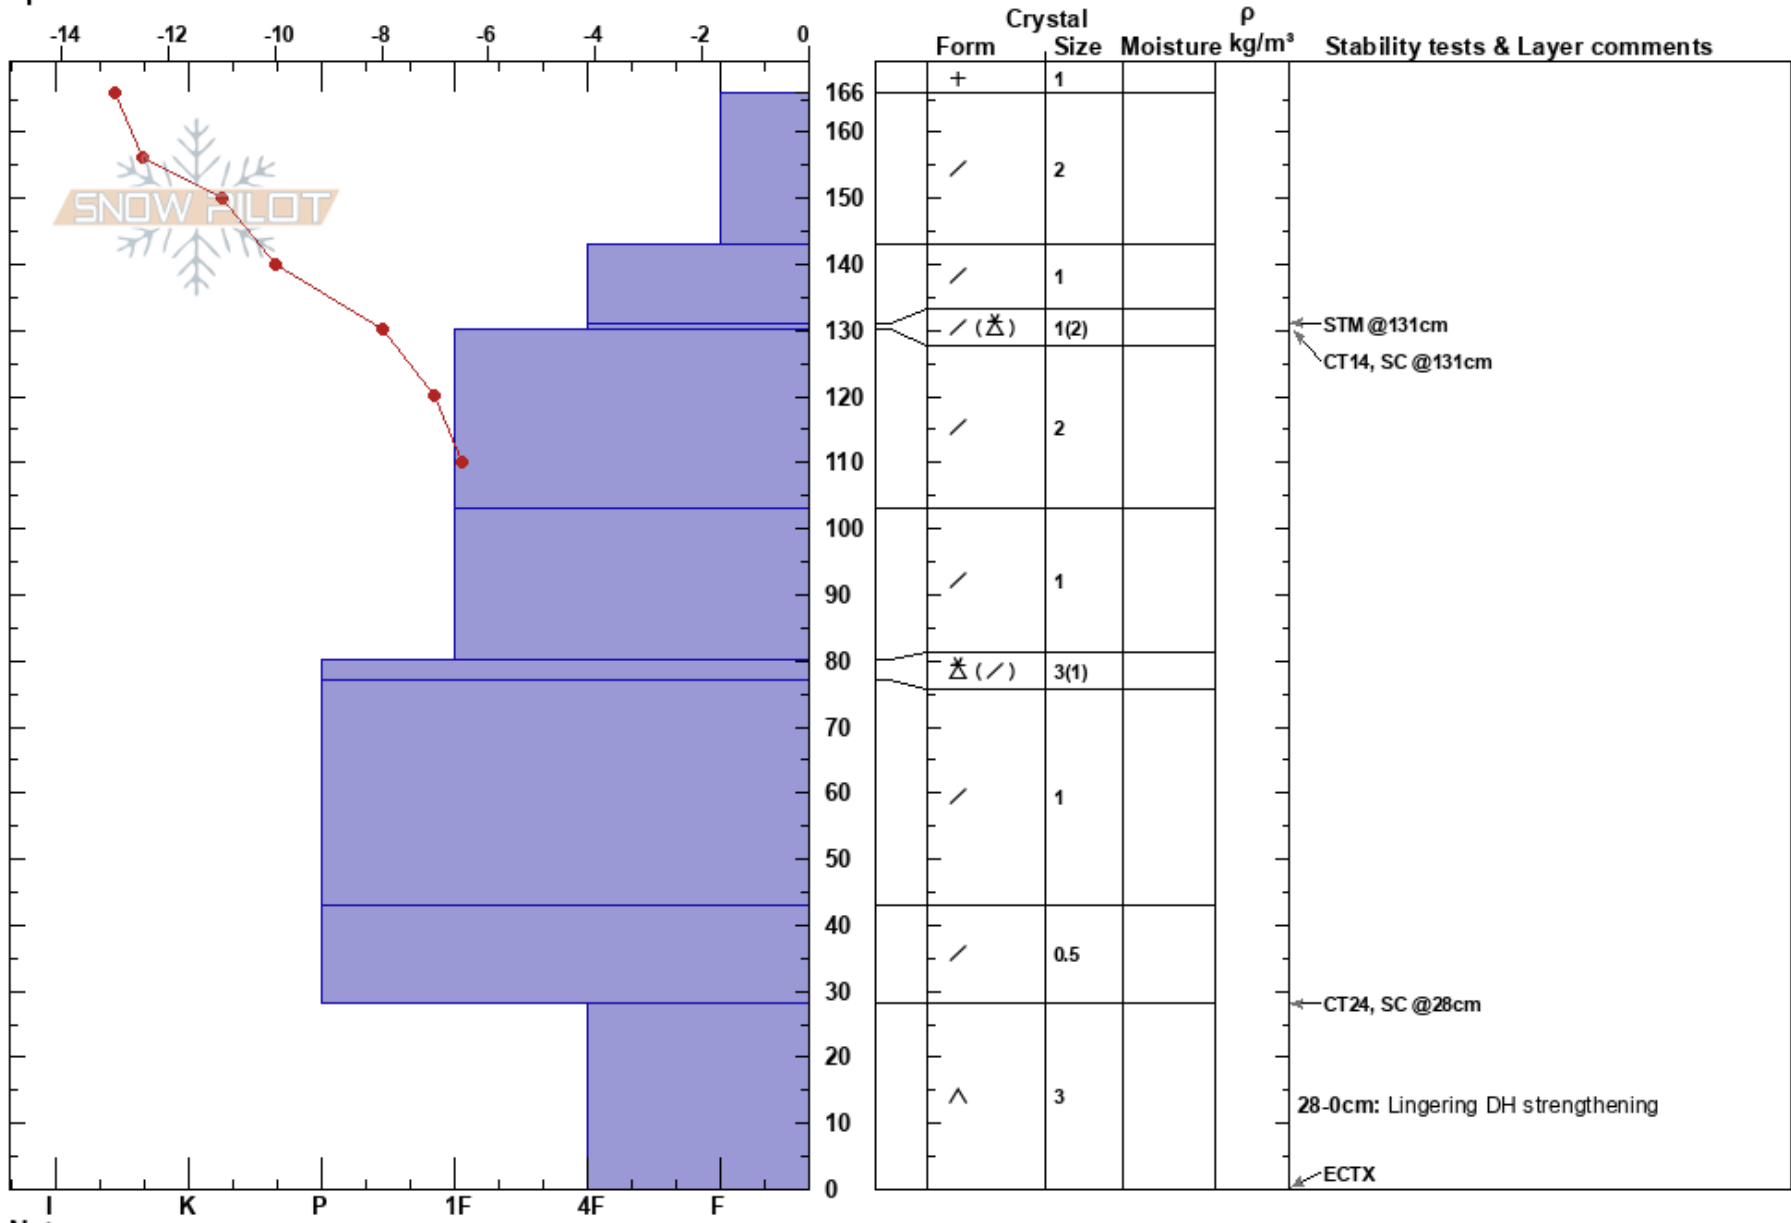

BD Pro 1 BC
 Central Wasatch
 UT
 Elevation: 9486 ft
 Aspect: NW
 Specifics:

Brett Davis
 12/16/2019 - 1:35am
 Co-ord:
 Slope Angle: 18°
 Wind Loading: no

Stability:
 Air Temperature: -14°C
 Sky Cover: OVC
 Precipitation: S-1
 Wind: Calm
 HS:166
 PF:65
 PS: 15
 28-0cm: Lingerig DH strengthening
 28-0cm: Problematic layer