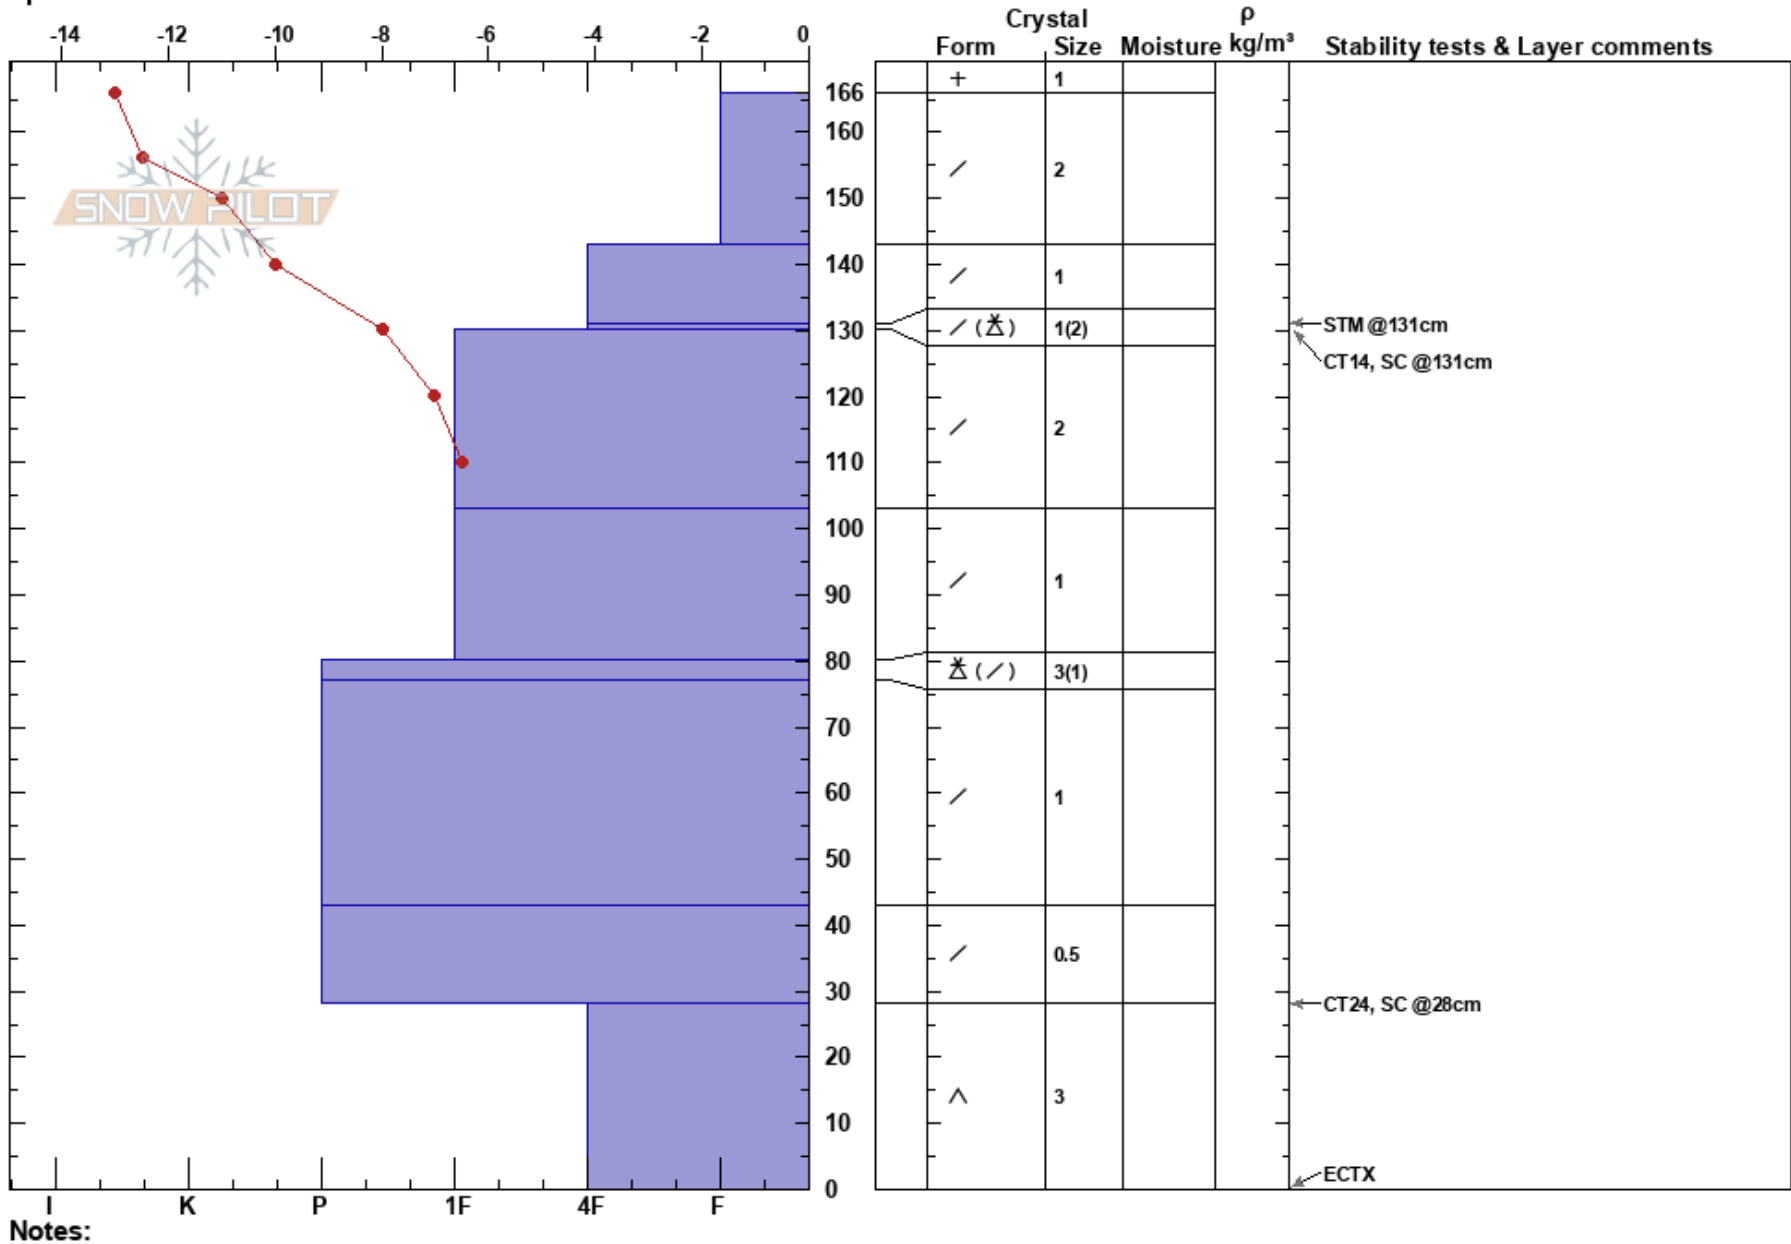

BD Pro 1 BC
 Central Wasatch
 UT
 Elevation: 9486 ft
 Aspect: NW
 Specifics:

Brett Davis
 12/16/2019 - 1:35am
 Co-ord:
 Slope Angle: 18°
 Wind Loading:

Stability:
 Air Temperature: -14°C
 Sky Cover: OVC
 Precipitation: S-1
 Wind: Calm
 HS:166
 PF:65
 PS:15
 28-0cm: Problematic layer