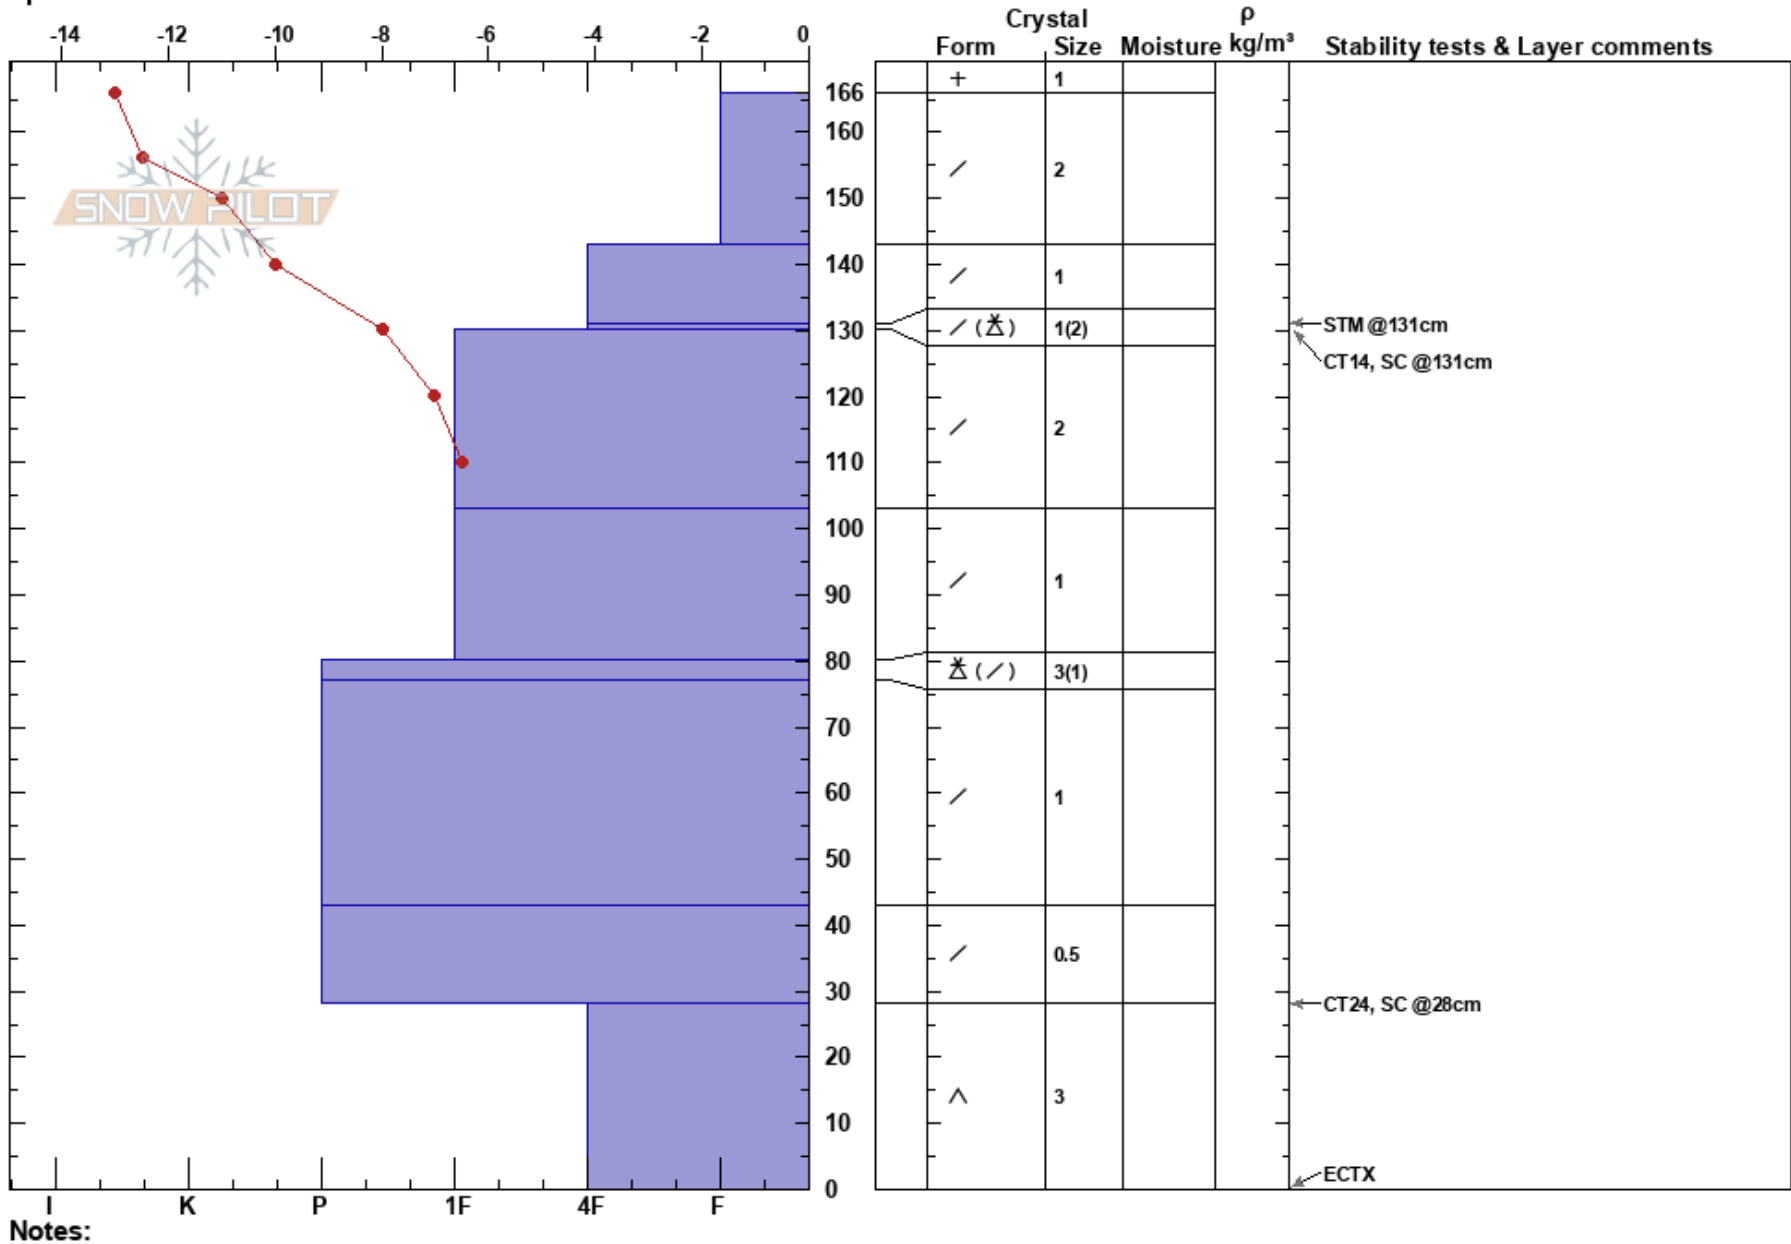

BD Pro 1 BC
 Central Wasatch
 UT
 Elevation: 9486 ft
 Aspect: NW
 Specifics:

Brett Davis
 12/16/2019 - 1:35am
 Co-ord:
 Slope Angle: 18°
 Wind Loading:

Stability:
 Air Temperature: -14°C
 Sky Cover: OVC
 Precipitation: S-1
 Wind: Calm
 HS:166
 PF:65
 PS: 15
 28-0cm: Problematic layer