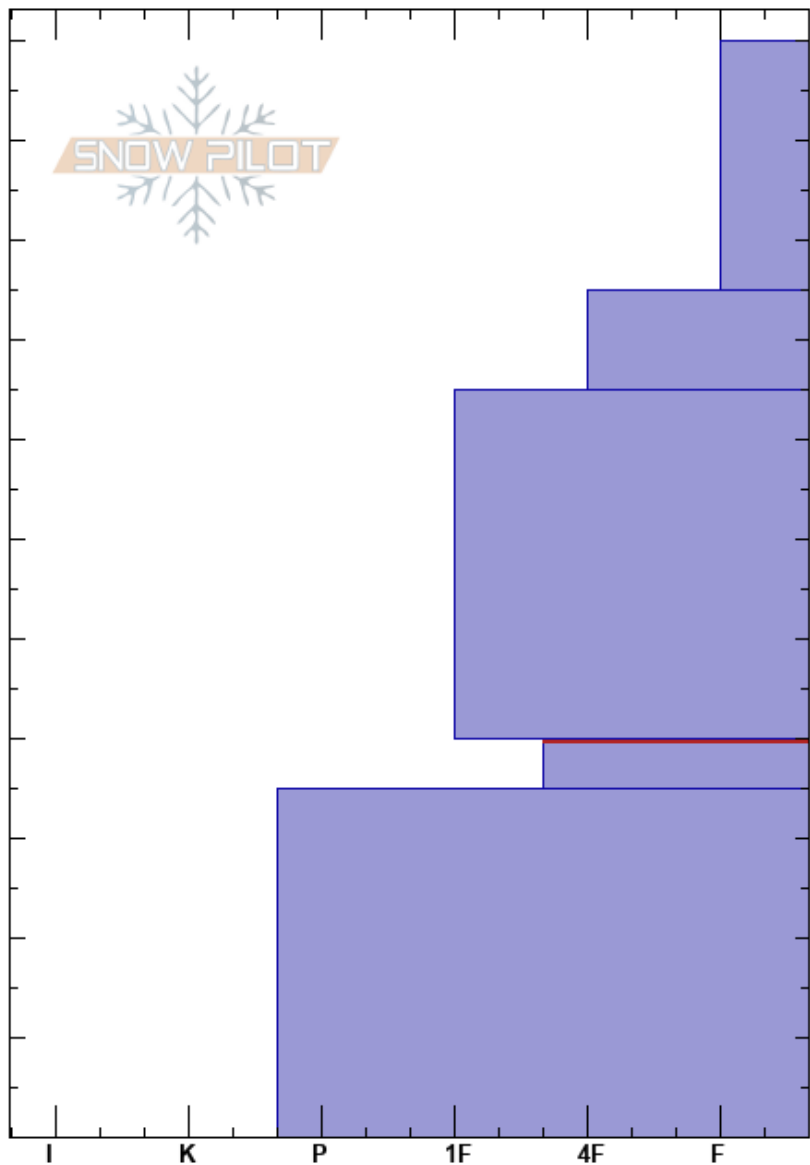

Gash 7100'
 Bitterroot
 MT
 Elevation: 7166 ft
 Aspect:
 Specifics:

Jeff Carty
 12/16/2019 - 12:30pm
 Co-ord: 46.41997N, -114.29413W
 Slope Angle:
 Wind Loading: yes

Stability:
 Air Temperature: -6°C
 Sky Cover: FEW
 Precipitation: NO
 Wind: SW Moderate
 HS:110
 PF:60
 PS:25
 40-35cm: Problematic layer

Height (ft)	Crystal		Moisture	ρ kg/m ³	Stability tests & Layer comments
	Form	Size			
110					
100	+				
90					
80	/				
70					
60	•				
50					
40	□				← CT12, RP @40cm ← ECTP21 @40cm
30					
20	⊙				
10					
0					