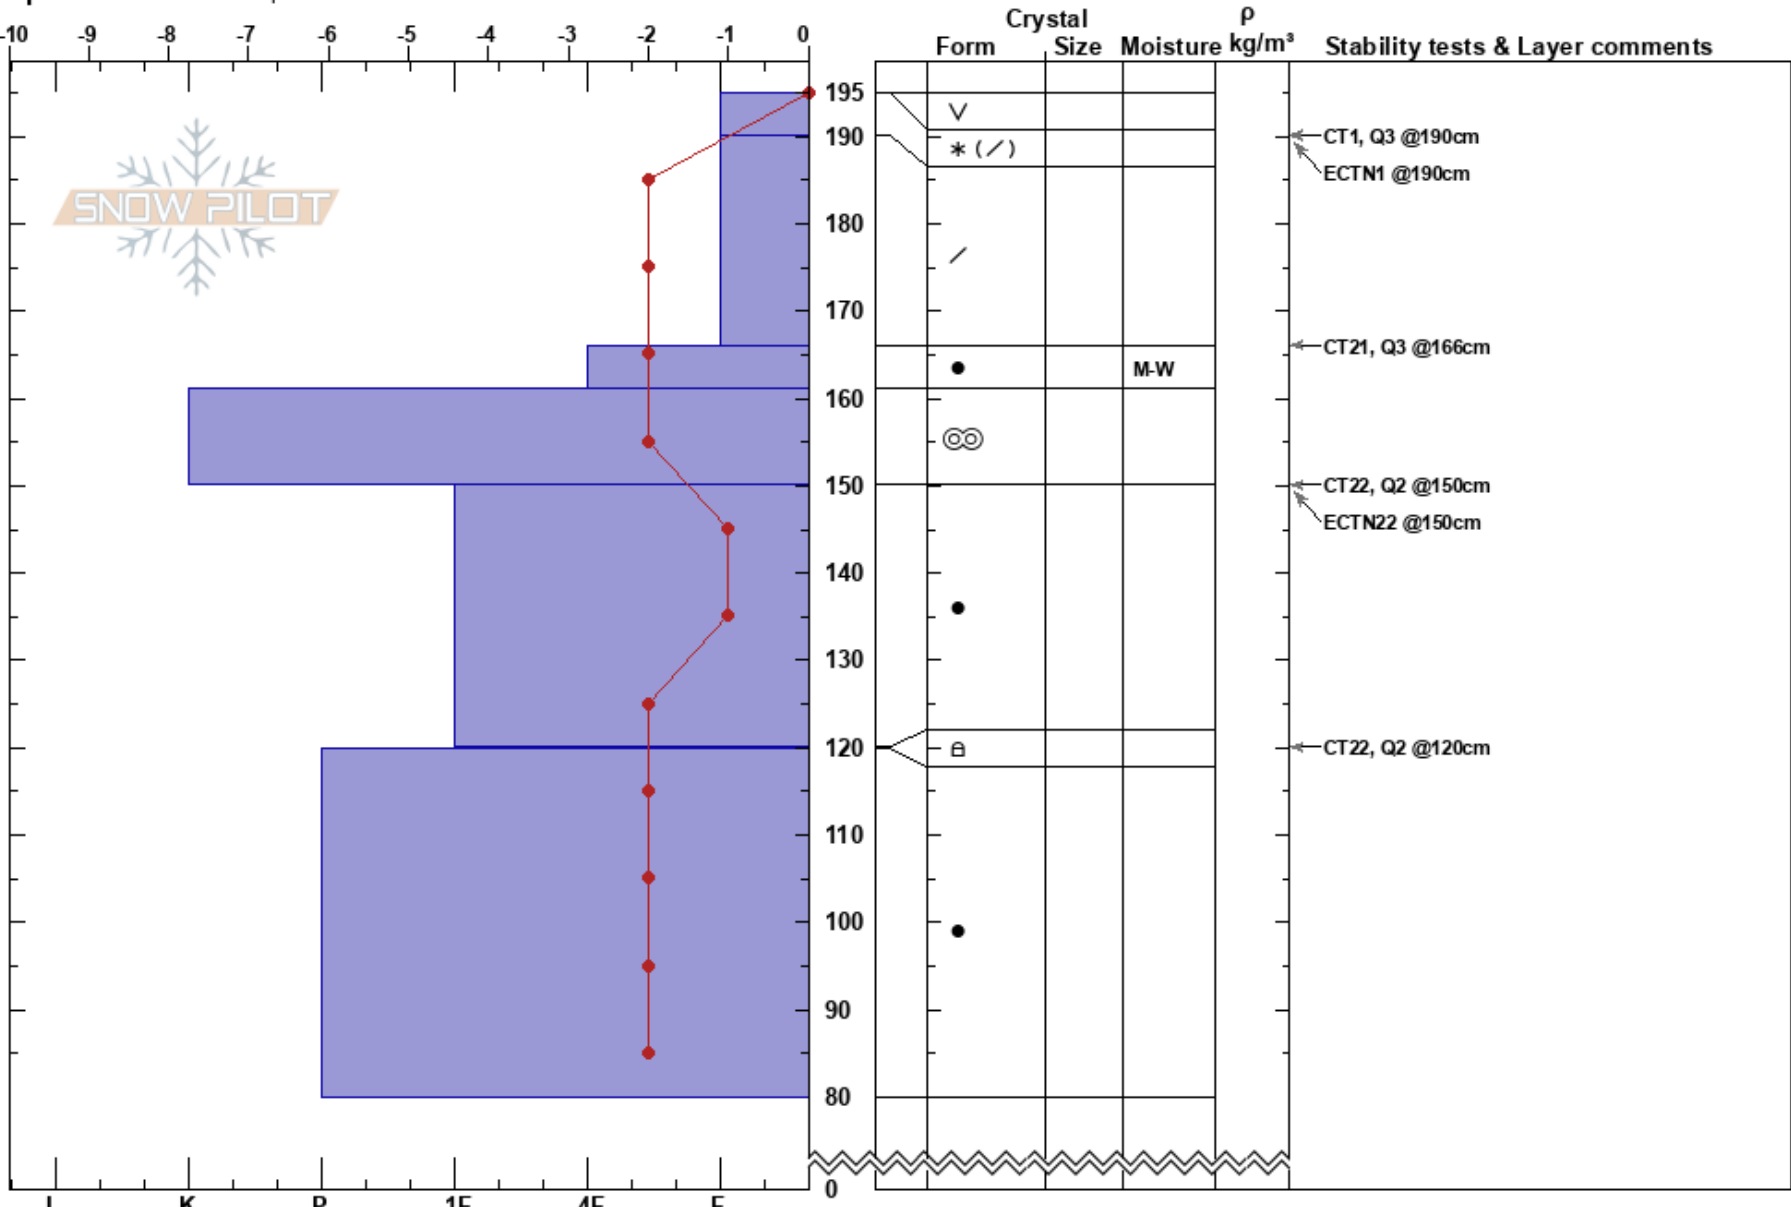

Spruce Creek
 Bitterroot
 MT
 Elevation: 7030 ft
 Aspect: 100°
 Specifics: We skied slope

Timothy Laroche
 02/13/2017 - 12:00pm
 Co-ord: 46.58467N, -114.40228W
 Slope Angle: 30°
 Wind Loading: previous

Stability: Very Good
 Air Temperature: 6°C
 Sky Cover: FEW
 Precipitation: NO
 Wind: SW Calm

HS:195
 Layer Notes:
 161-150cm:Problematic layer

Notes: