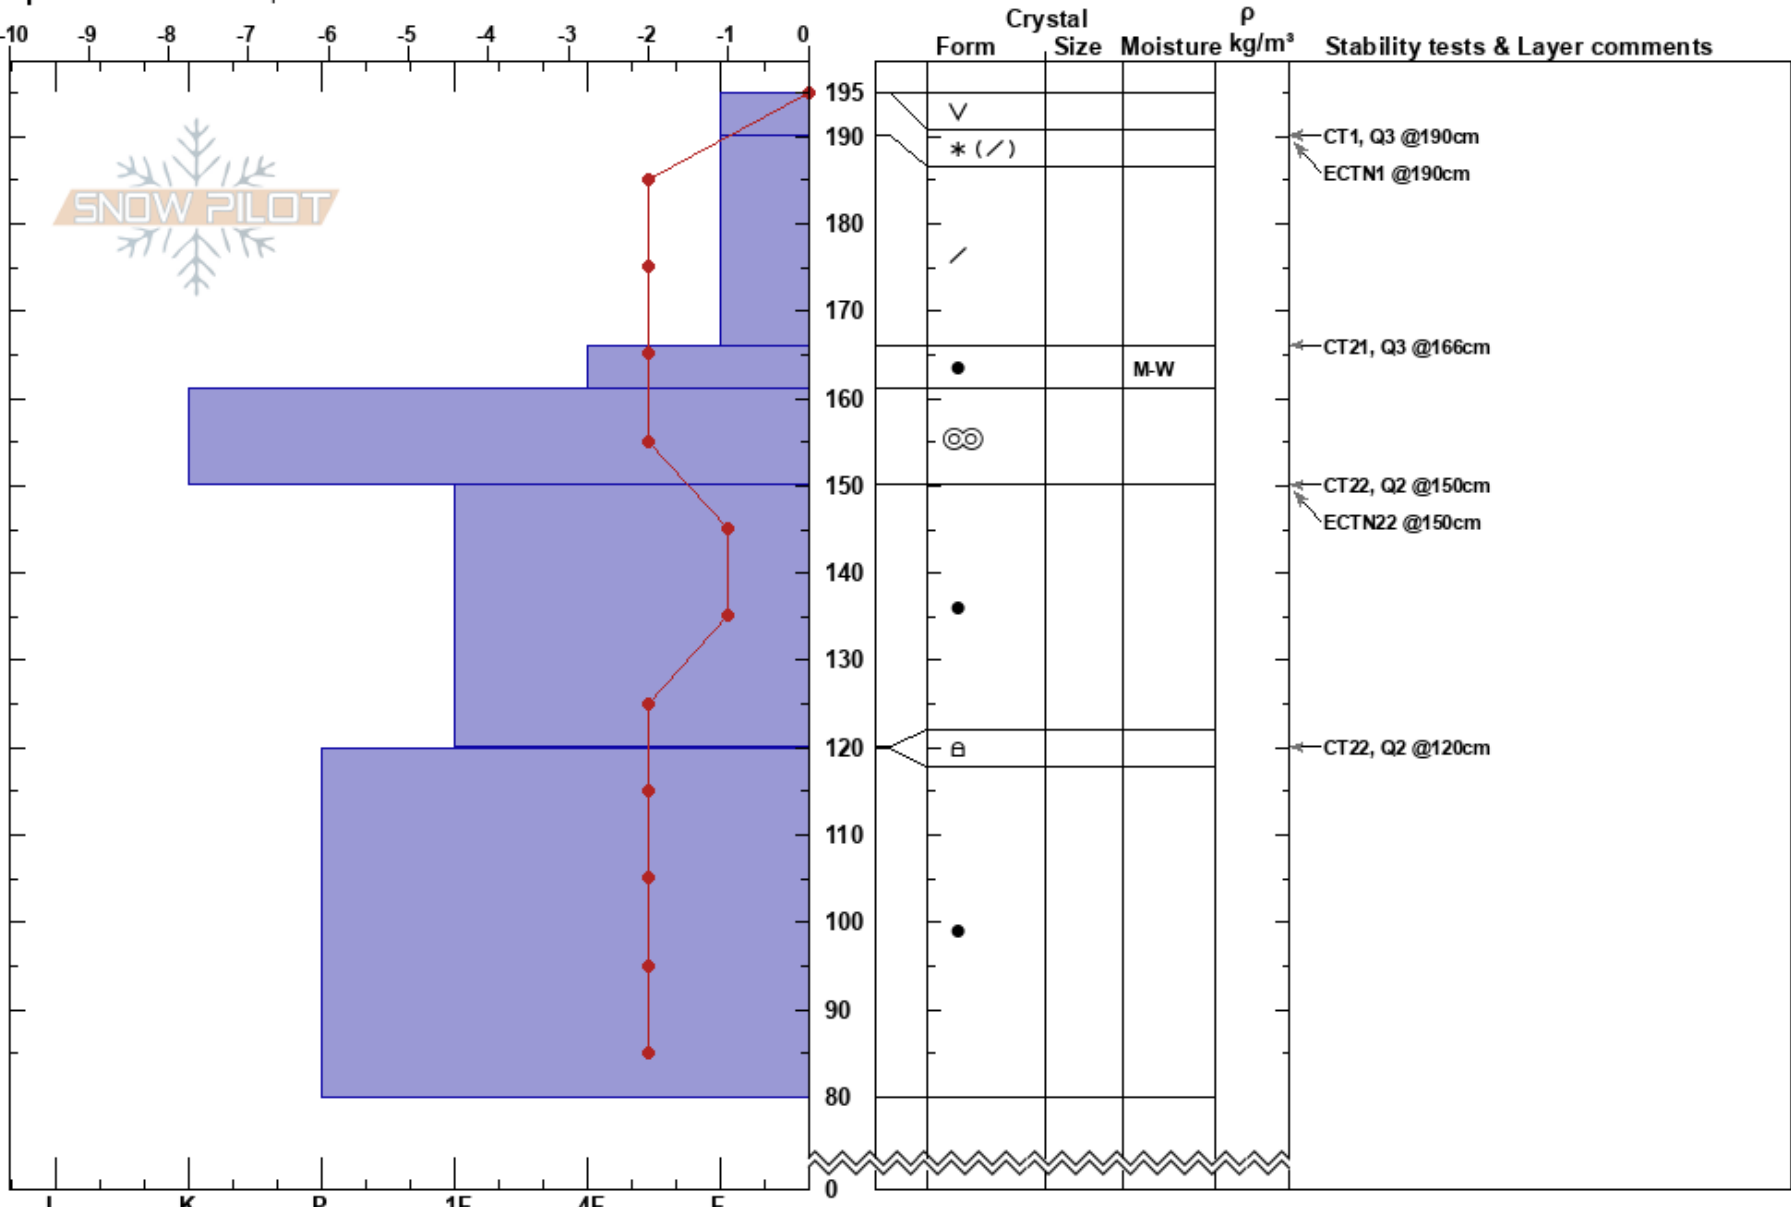

Spruce Creek  
 Bitterroot  
 MT  
 Elevation: 7030 ft  
 Aspect: 100°  
 Specifics: We skied slope

Timothy Laroche  
 02/13/2017 - 12:00pm  
 Co-ord: 46.58467N, -114.40228W  
 Slope Angle: 30°  
 Wind Loading: previous

Stability: Very Good  
 Air Temperature: 6°C  
 Sky Cover: FEW  
 Precipitation: NO  
 Wind: SW Calm

HS:195  
 Layer Notes:  
 161-150cm:Problematic layer

Notes: