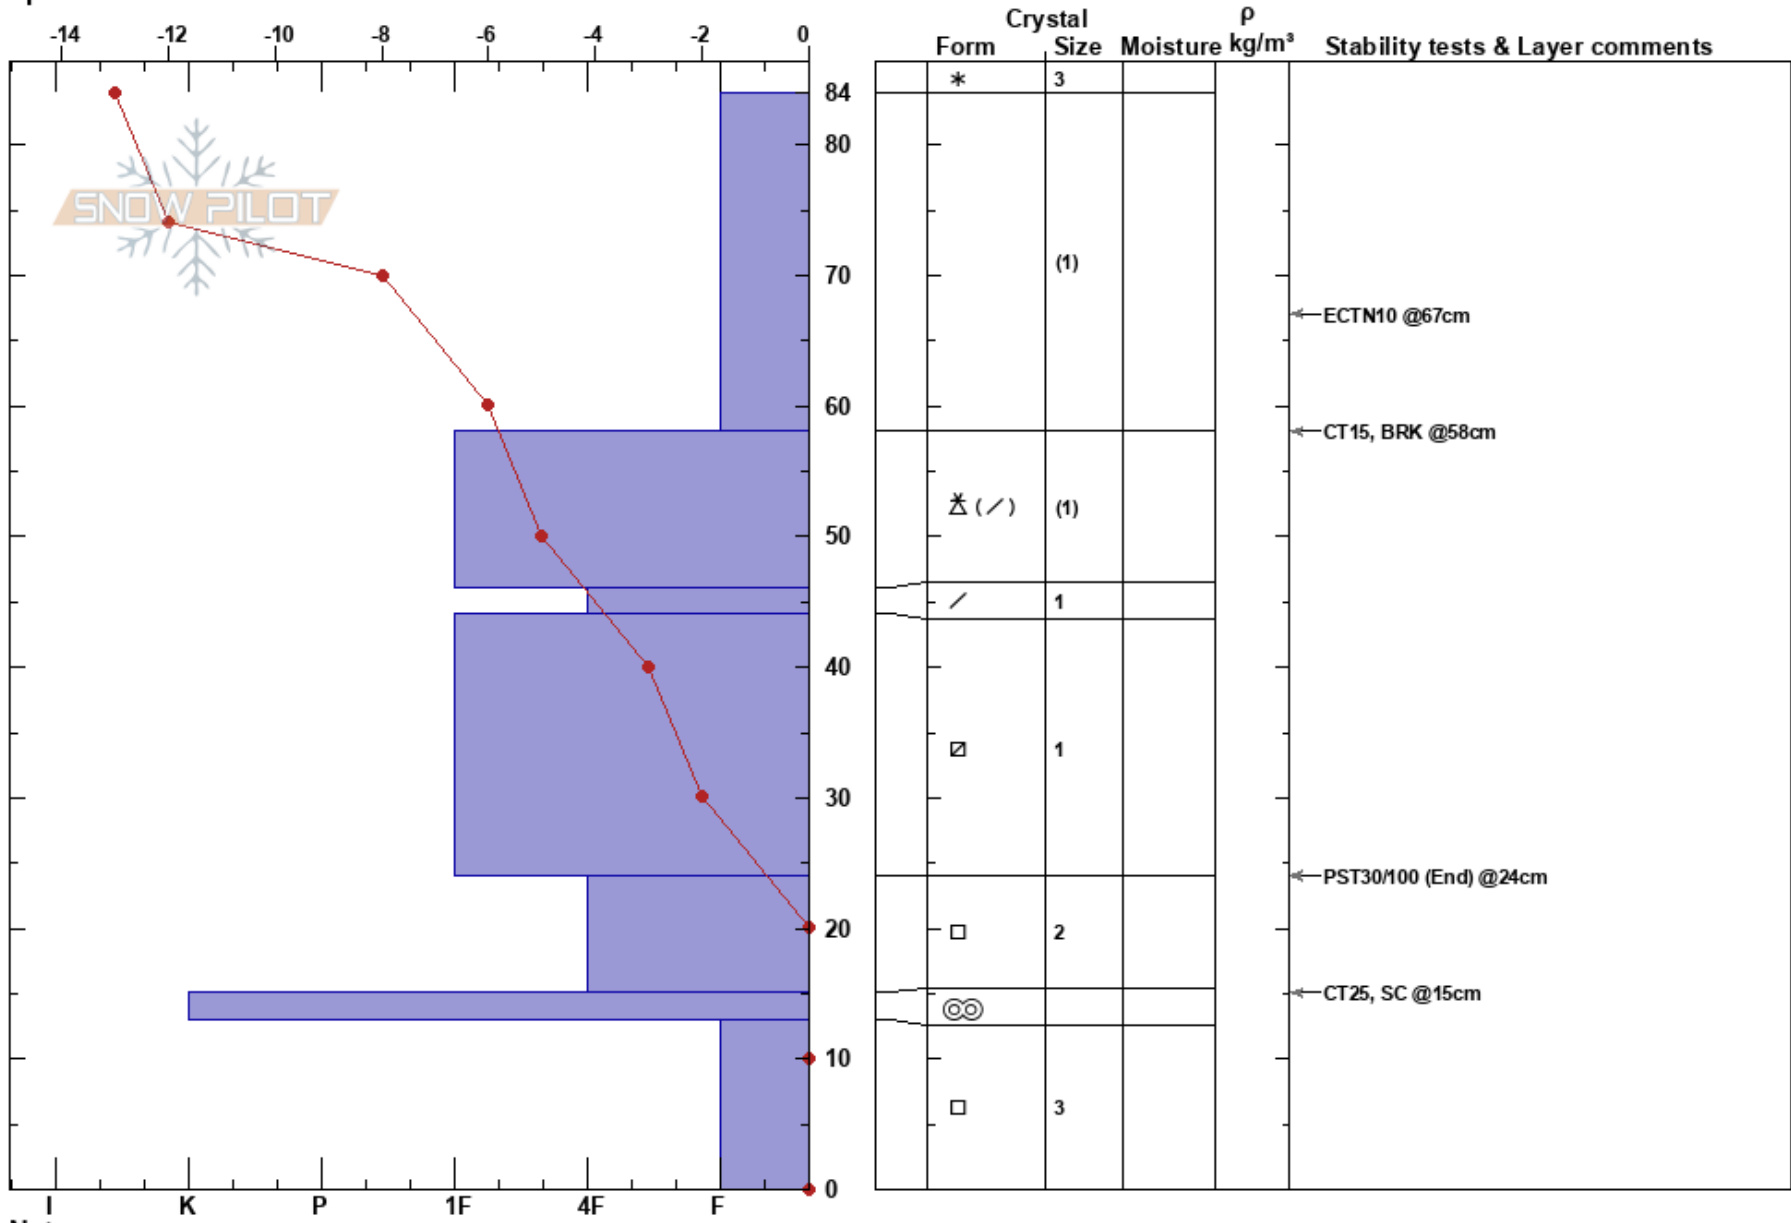

Phillips Bench
 Teton Range
 WY
 Elevation: 7920 ft
 Aspect: SE
 Specifics:

Wade Spiner
 12/16/2019 - 3:56pm
 Co-ord:
 Slope Angle: 15°
 Wind Loading: no

Stability:
 Air Temperature: -11°C
 Sky Cover: SCT
 Precipitation: NO
 Wind: Calm
 HS:84
 PF:40
 PS:20
 Layer Notes:
 13-0cm: Problematic layer