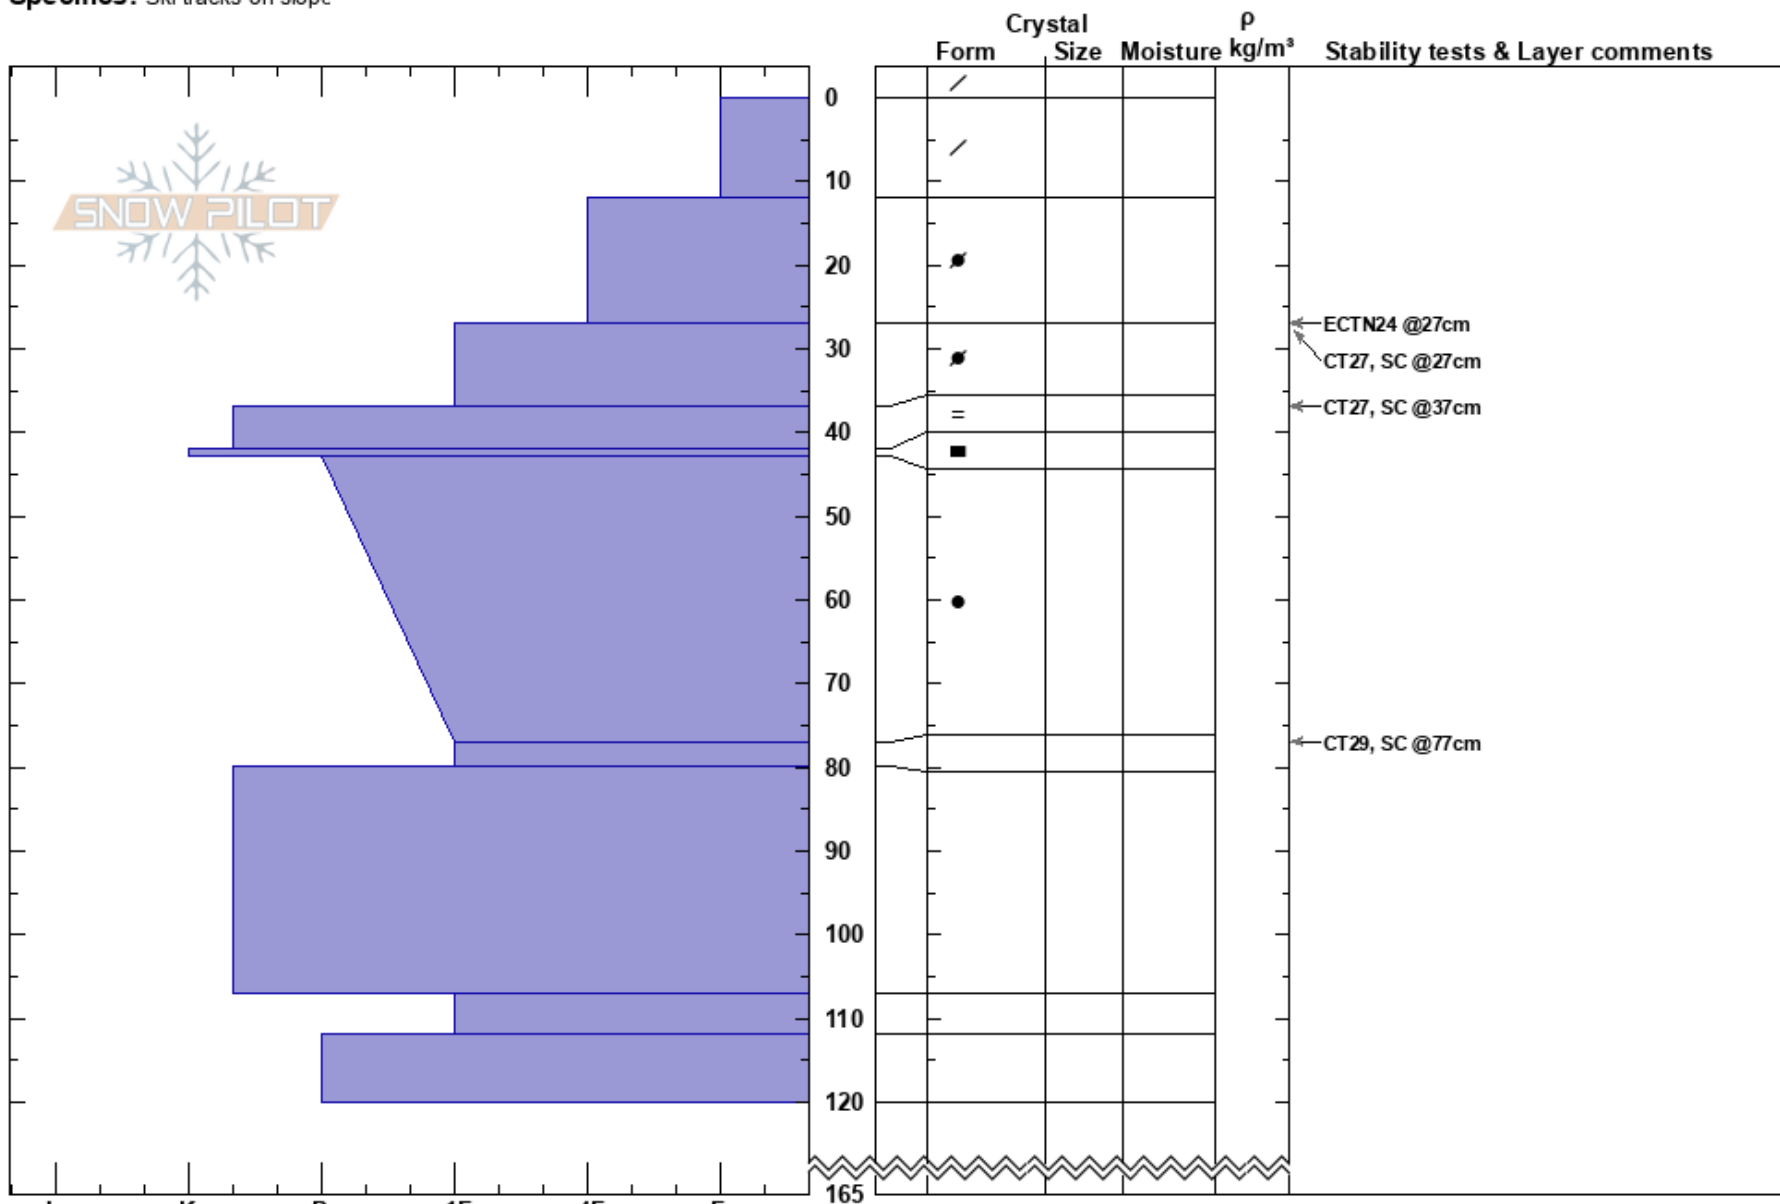

Snowpack observation  
 Sierra Nevada  
 CA  
 Elevation: 3068 m  
 Aspect: NE  
 Specifics: Ski tracks on slope

Barbara Wanner  
 12/16/2019 - 10:00am  
 Co-ord: 11S 301023W 4213157N  
 Slope Angle: 30°  
 Wind Loading:

Stability:  
 Air Temperature: -7°C  
 Sky Cover: CLR  
 Precipitation: NO  
 Wind: Calm

HS:165  
 PF:35 42-43cm:Problematic layer  
 PS:12

**Notes:** Calm, bluebird day in Red Lake Bowl today. No wind at all. No clouds. Cold and beautiful! Skied 20 -40 cm of light pow in 35 -40 degree gully, NNE aspect. Firm ice layer under new snow. Some wind deposited of snow along sidewalls deeper.