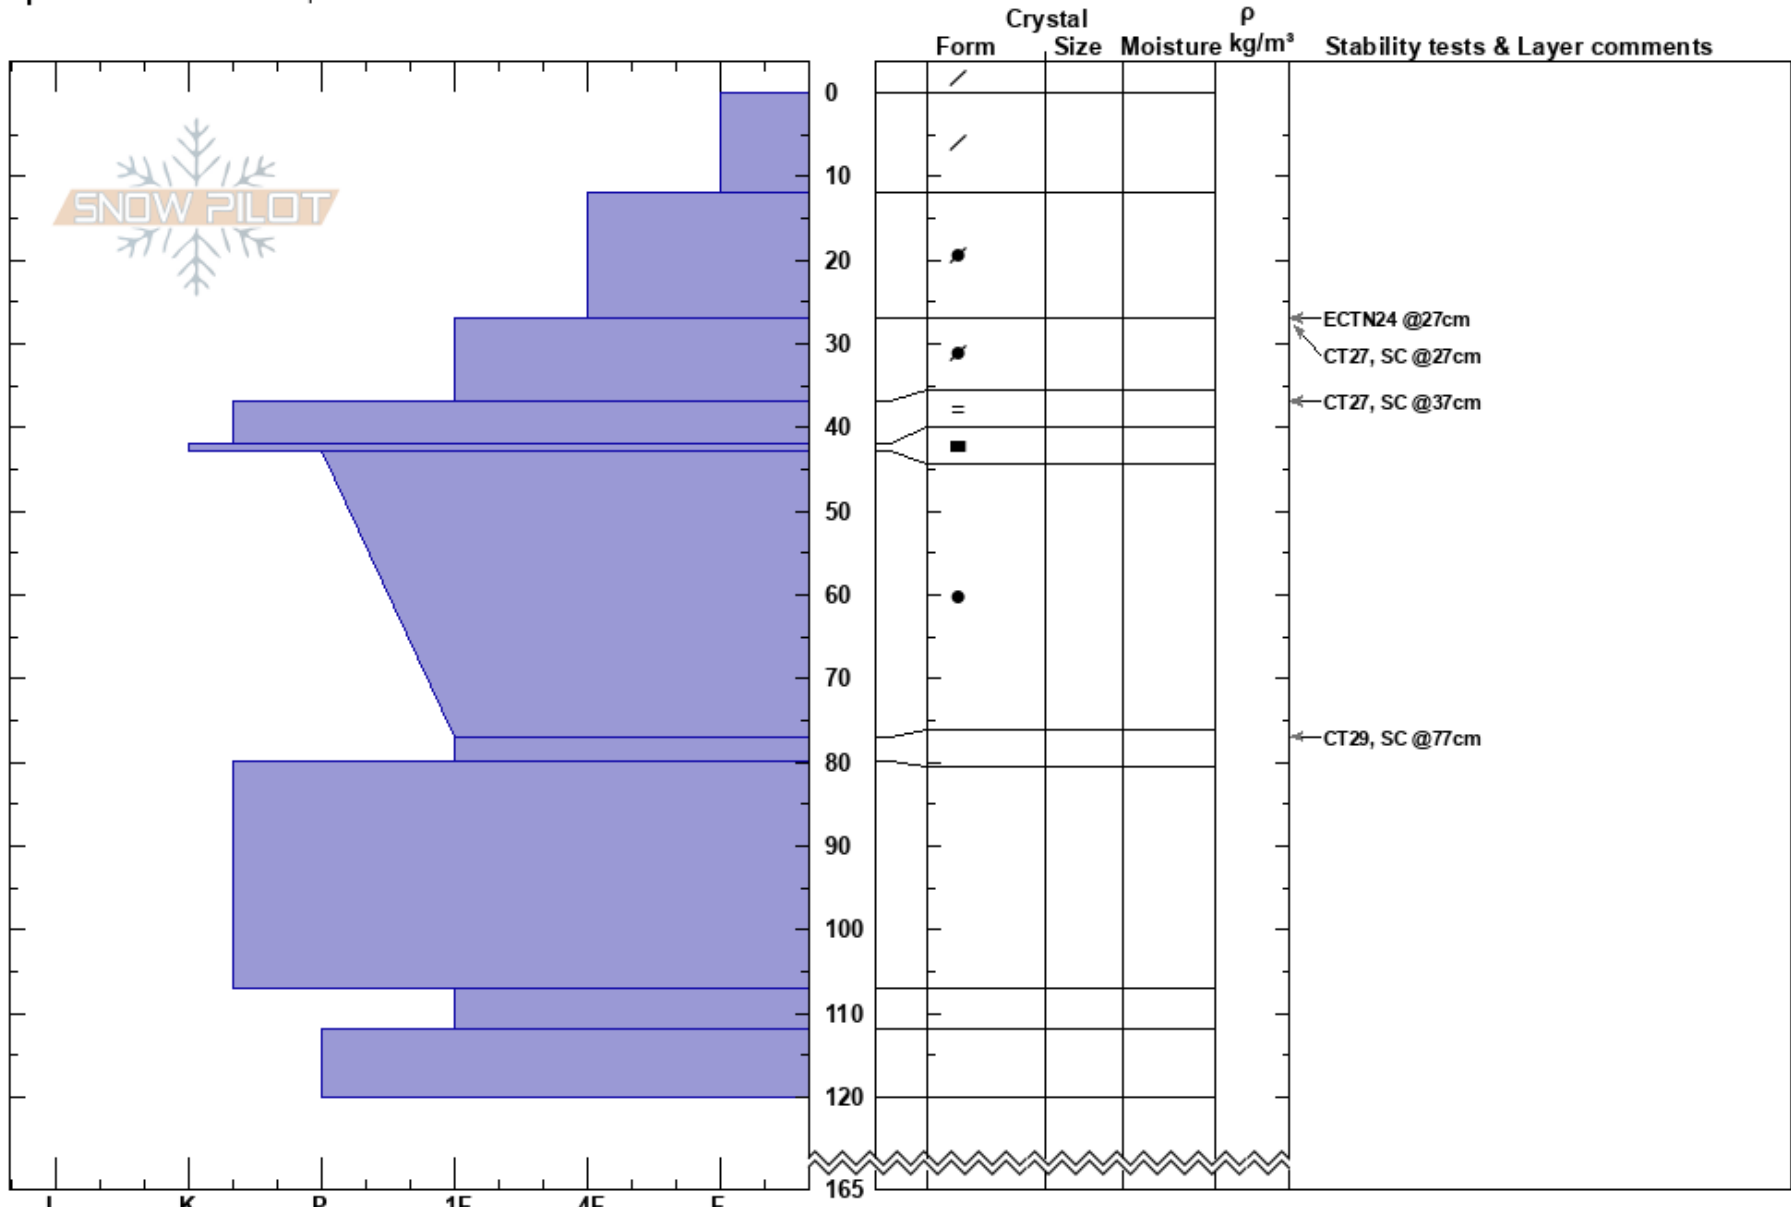

Snowpack observation
 Sierra Nevada
 CA
Elevation: 3068 m
Aspect: NE
Specifics: Ski tracks on slope

Barbara Wanner
 12/16/2019 - 10:00am
Co-ord: 11S 301023W 4213157N
Slope Angle: 30°
Wind Loading:

Stability:
Air Temperature: -7°C
Sky Cover: CLR
Precipitation: NO
Wind: Calm

HS:165
PF:35 42-43cm:Problematic layer
PS:12

Notes: Calm, bluebird day in Red Lake Bowl today. No wind at all. No clouds. Cold and beautiful! Skied 20 -40 cm of light pow in 35 -40 degree gully, NNE aspect. Firm ice layer under new snow. Some wind deposited of snow along sidewalls deeper.