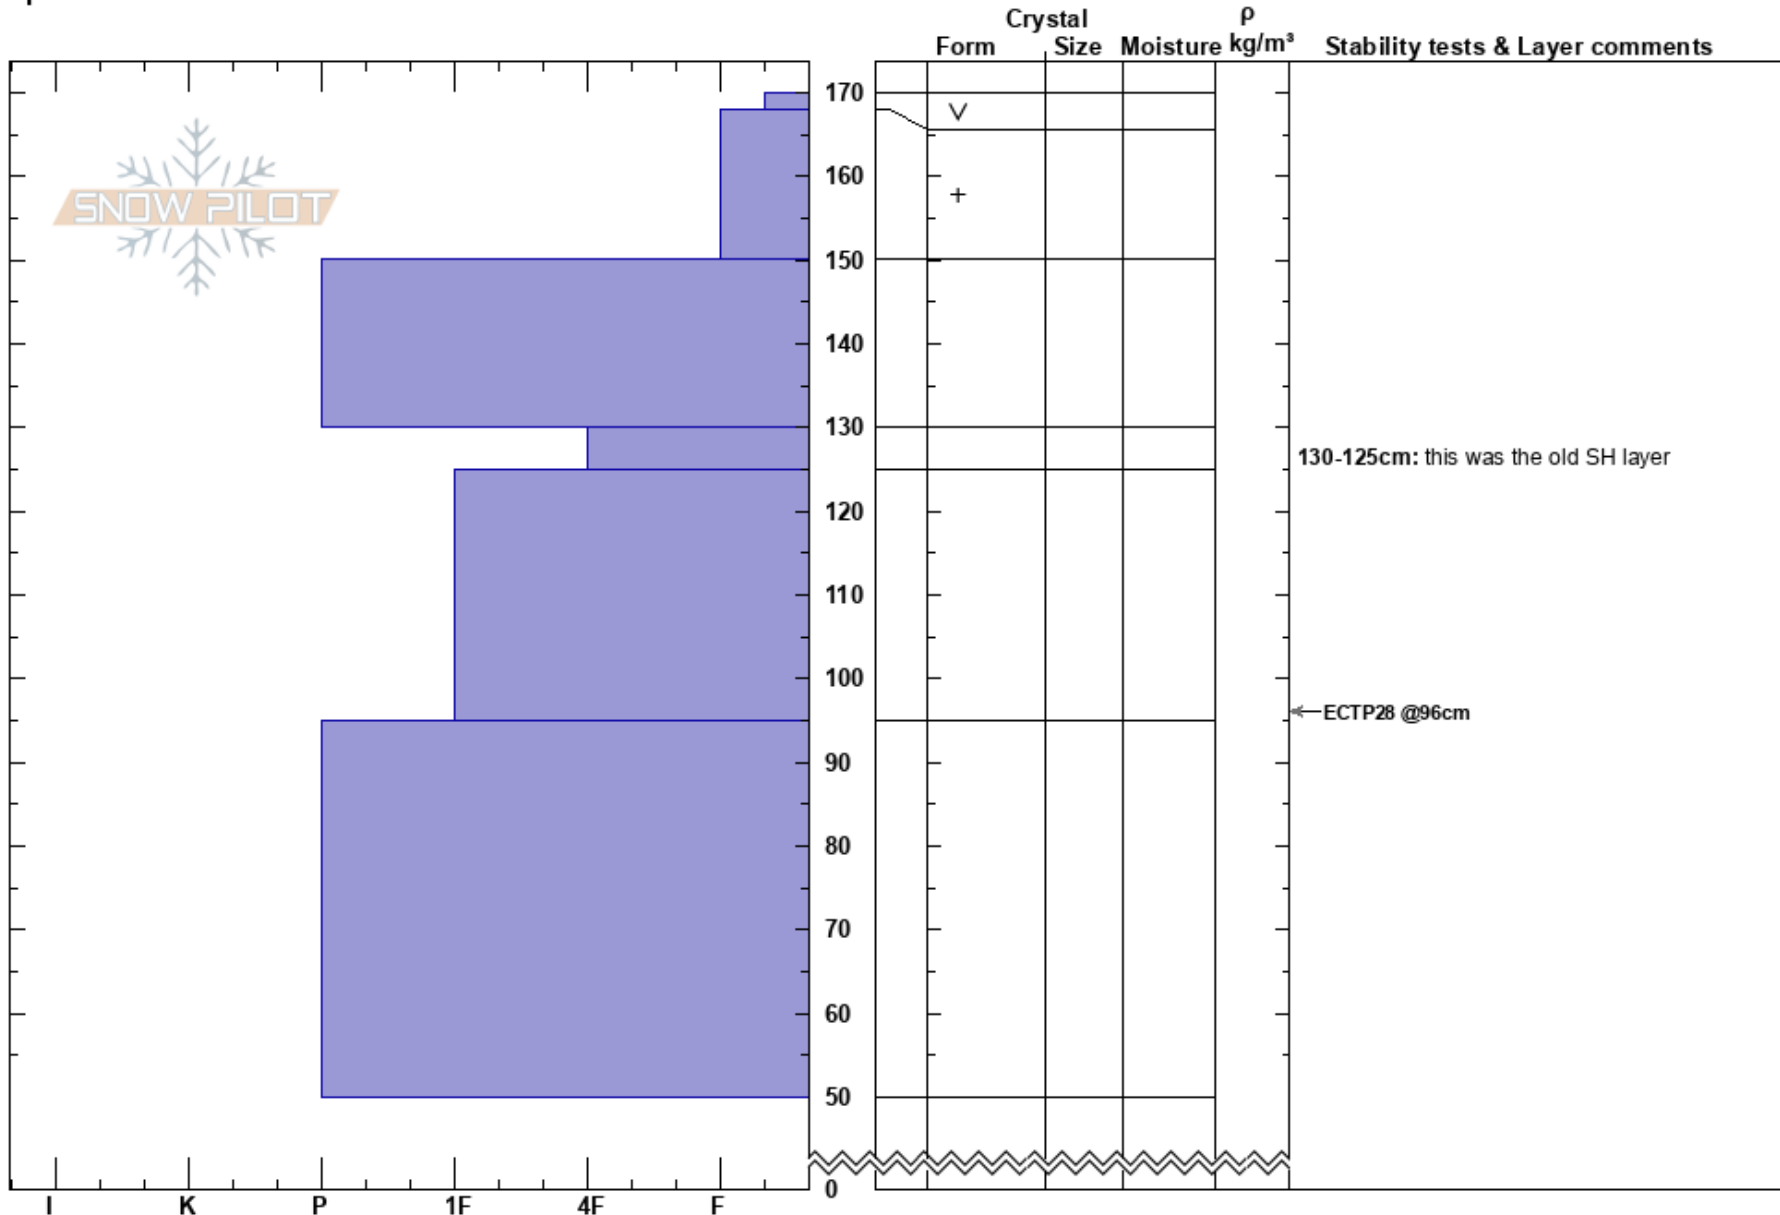

Parley's Canyon
 Central Wasatch
 UT
 Elevation: 8000 ft
 Aspect: 350°
 Specifics:

Chad Brackelsberg
 02/13/2017 - 2:00pm
 Co-ord: 12S 41W 112N
 Slope Angle: 28°
 Wind Loading: no

Stability:
 Air Temperature: -1°C
 Sky Cover: CLR
 Precipitation: NO
 Wind: Calm

HS:170
 Layer Notes:
 130-125cm: this was the old SH layer

Notes: