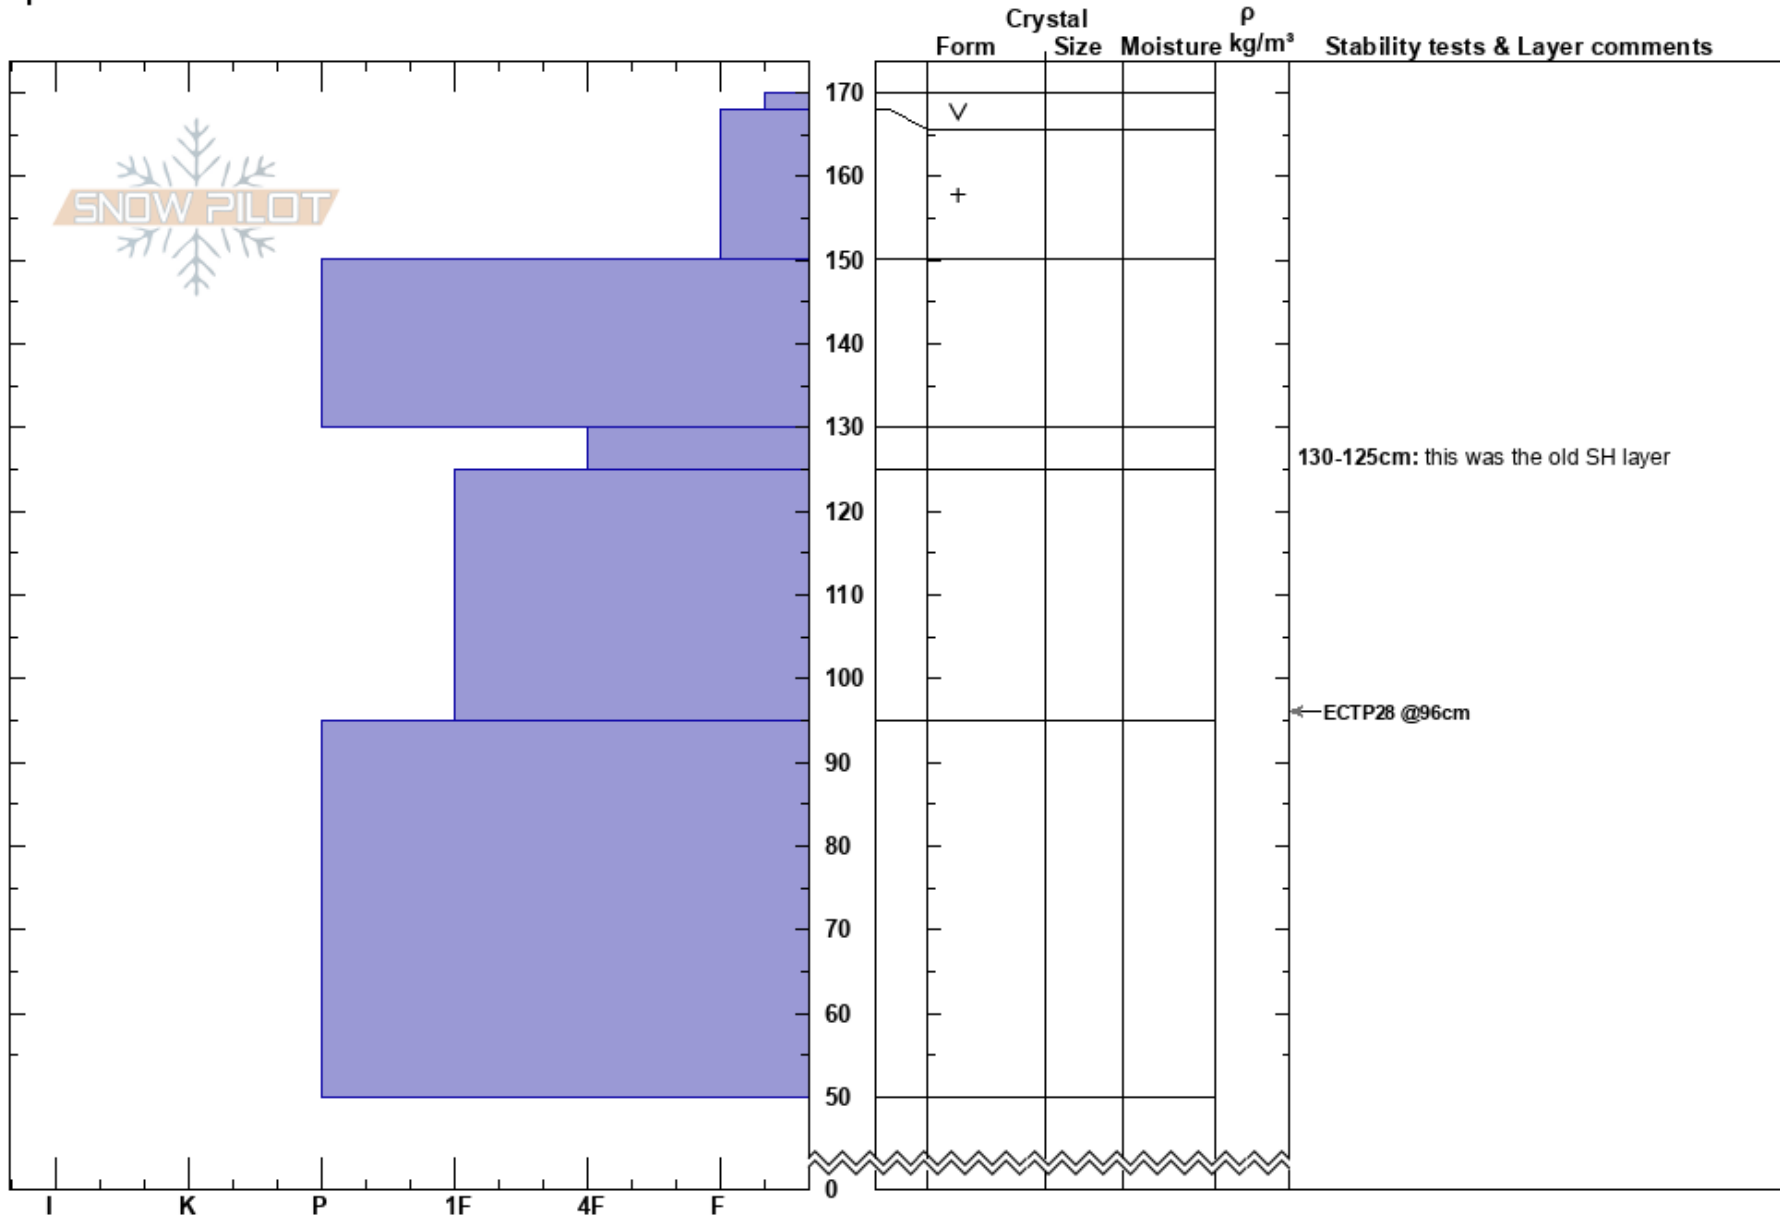

Parley's Canyon  
 Central Wasatch  
 UT  
 Elevation: 8000 ft  
 Aspect: 350°  
 Specifics:

Chad Brackelsberg  
 02/13/2017 - 2:00pm  
 Co-ord: 12S 41W 112N  
 Slope Angle: 28°  
 Wind Loading: no

Stability:  
 Air Temperature: -1°C  
 Sky Cover: CLR  
 Precipitation: NO  
 Wind: Calm

HS:170  
 Layer Notes:  
 130-125cm: this was the old SH layer

Notes: