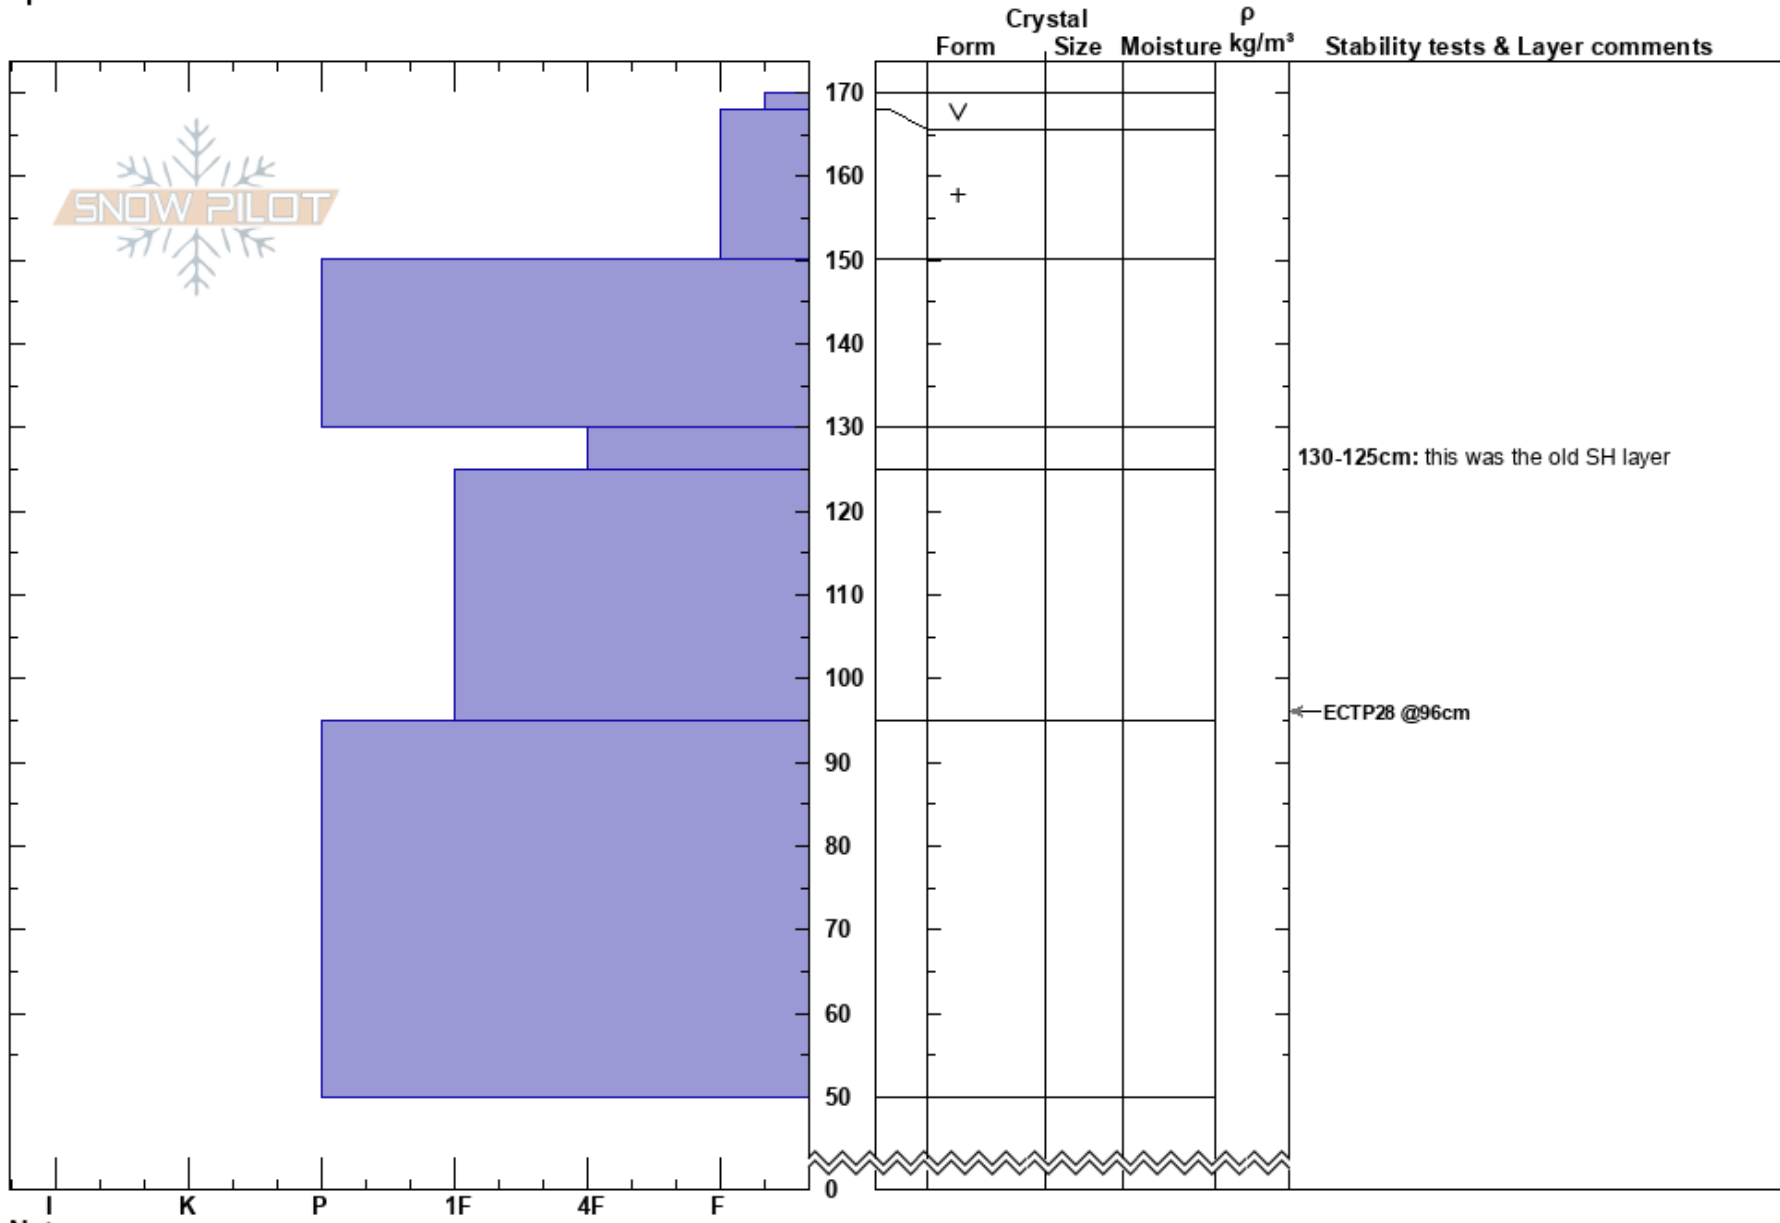

Parley's Canyon
 Central Wasatch
 UT
 Elevation: 8000 ft
 Aspect: 350°
 Specifics:

Chad Brackelsberg
 02/13/2017 - 2:00pm
 Co-ord: 12S 41W 112N
 Slope Angle: 28°
 Wind Loading: no

Stability:
 Air Temperature: -1°C
 Sky Cover: CLR
 Precipitation: NO
 Wind: Calm

HS:170
 Layer Notes:
 130-125cm: this was the old SH layer

Notes: