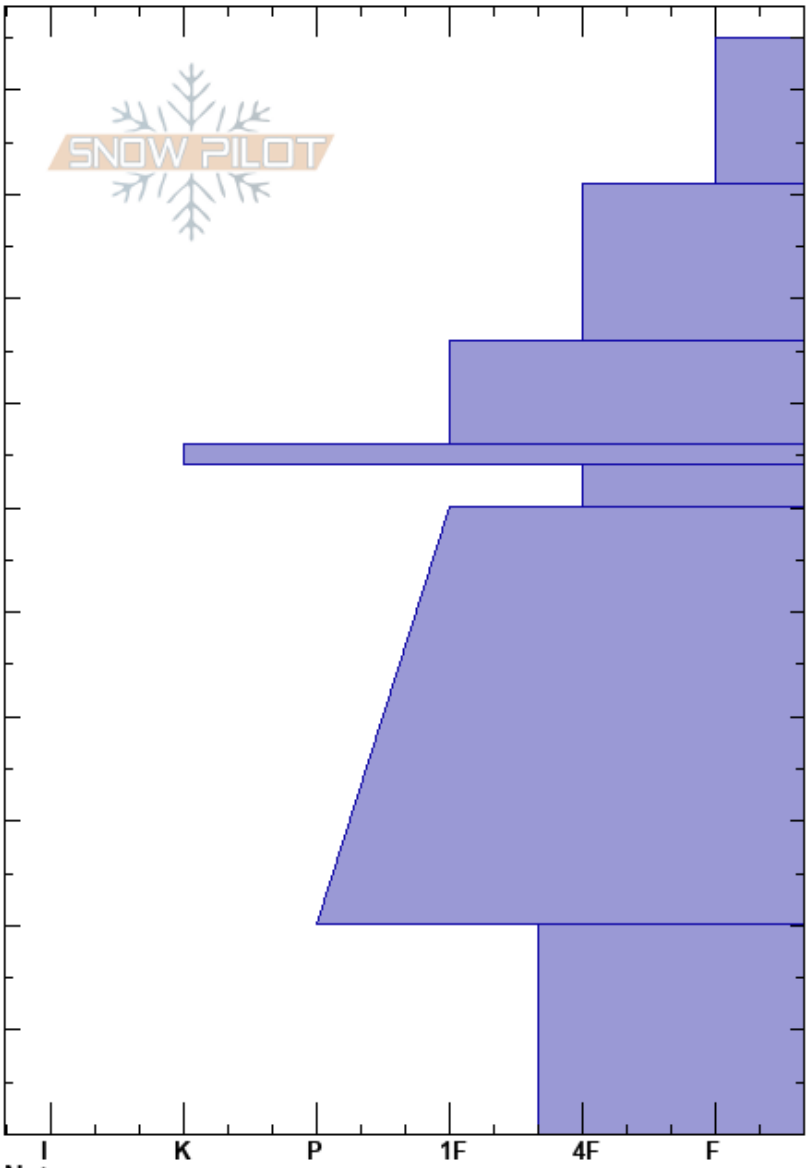

Blackmore, North Face  
 Gallatin Range-N  
 MT  
 Elevation: 9082 ft  
 Aspect: 350°  
 Specifics:

Spencer Jonas  
 12/16/2019 - 12:42pm  
 Co-ord: 45.44958N, -111.00186W  
 Slope Angle: 20°  
 Wind Loading: no

Stability:  
 Air Temperature: -13.2°C PS: 15  
 Sky Cover: SCT  
 Precipitation: NO  
 Wind: Calm

Layer Notes:

Height (cm)	Crystal		Moisture	$\rho$ kg/m <sup>3</sup>	Stability tests & Layer comments
	Form	Size			
105					
100					
90					
80					
70	⊖	1			
67	⊖	1			← ECTN12 @67cm
60	⊖	1			
50					
40	⊖	1			
30					
20					
10	⊖	2			
0					