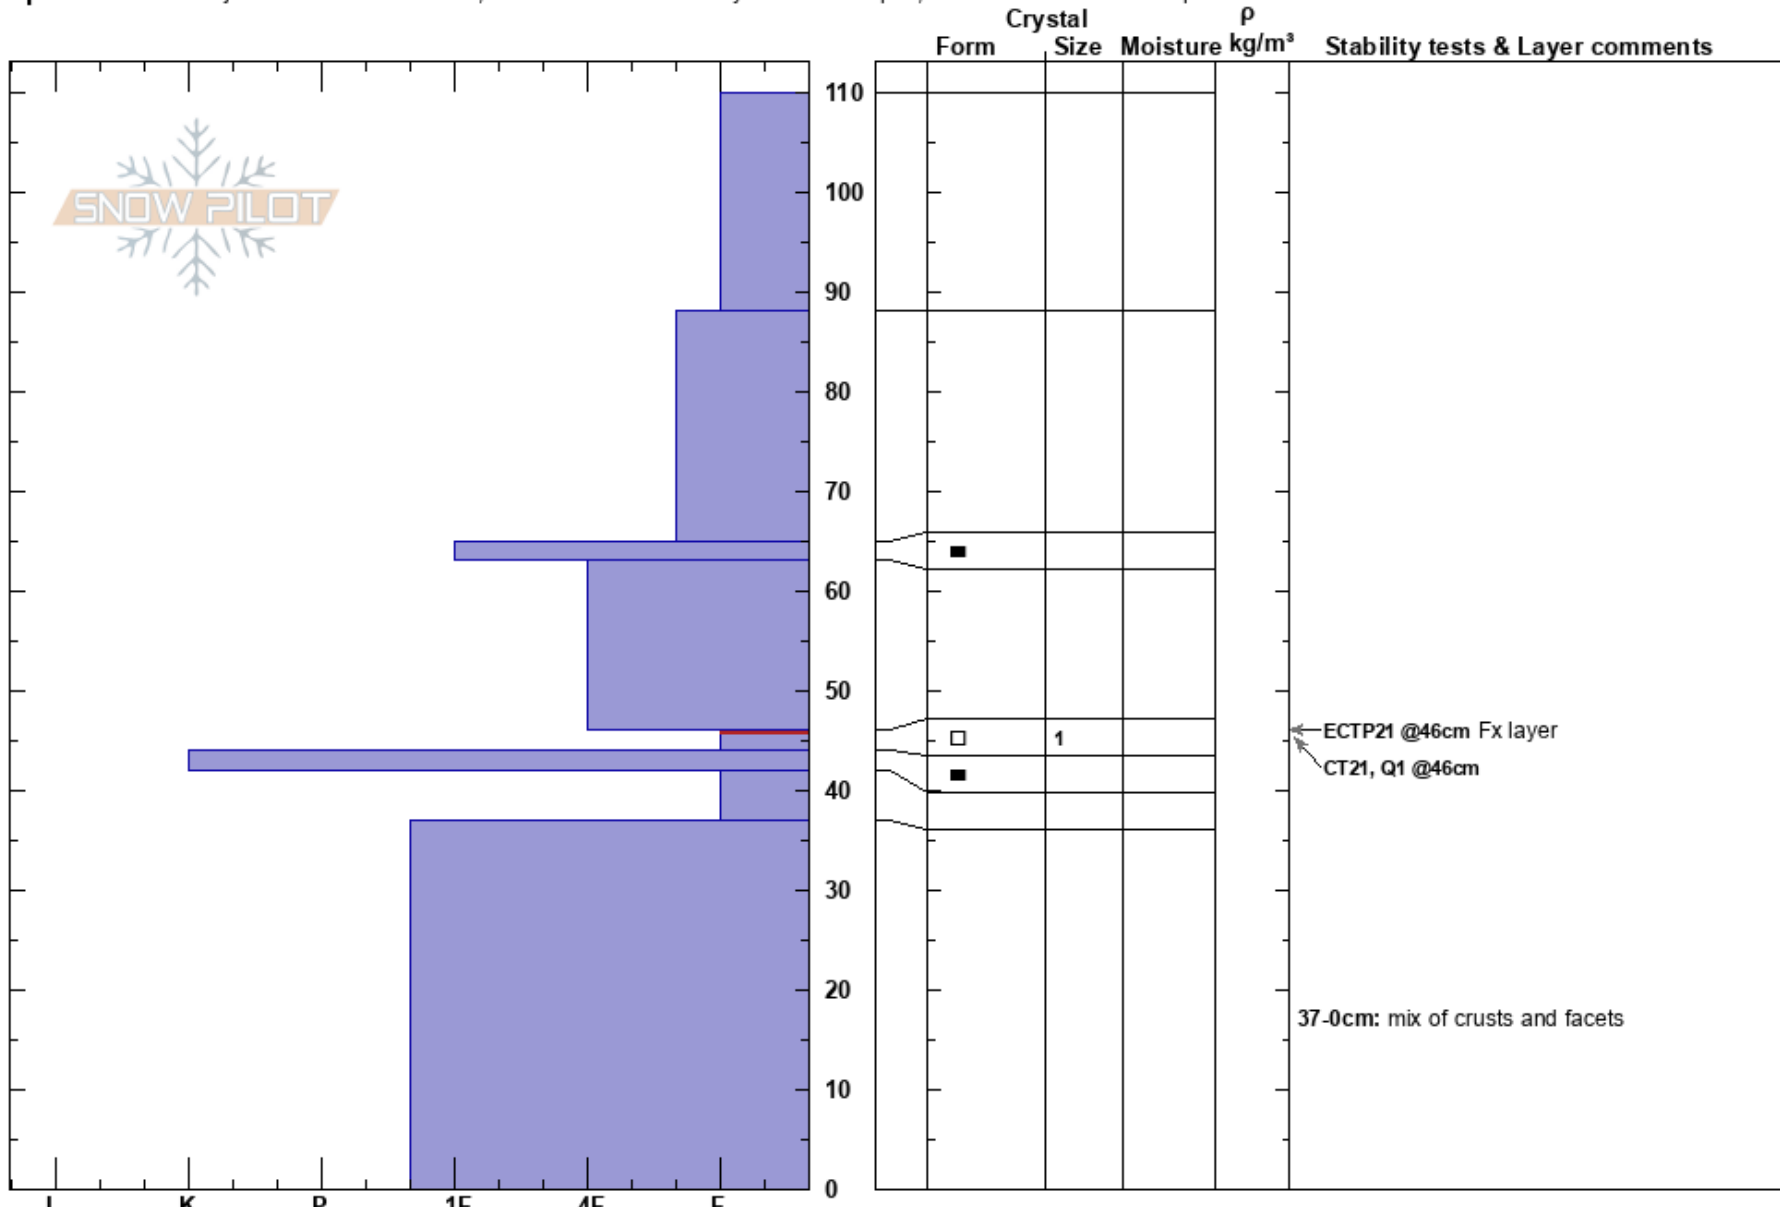

Abundance Avalanche
 Cooke City
 MT
 Elevation: 9432 ft
 Aspect: SE

Doug Chabot-Admin
 12/16/2019 - 9:10am
 Co-ord: 45.07342N, -110.01374W
 Slope Angle: 37°
 Wind Loading: previous

Stability: Poor
 Air Temperature: -6°C
 Sky Cover: OVC
 Precipitation: NO
 Wind:

HS:110
 Layer Notes:
 46-44cm: Problematic layer
 37-0cm: mix of crusts and facets

Specifics: Pit is adjacent to avalanche: flank; Recent avalanche activity on similar slopes; Snowmobile tracks on slope

Notes: This avalanche was triggered by a snowmobiler as he dropped onto the slope from the top.