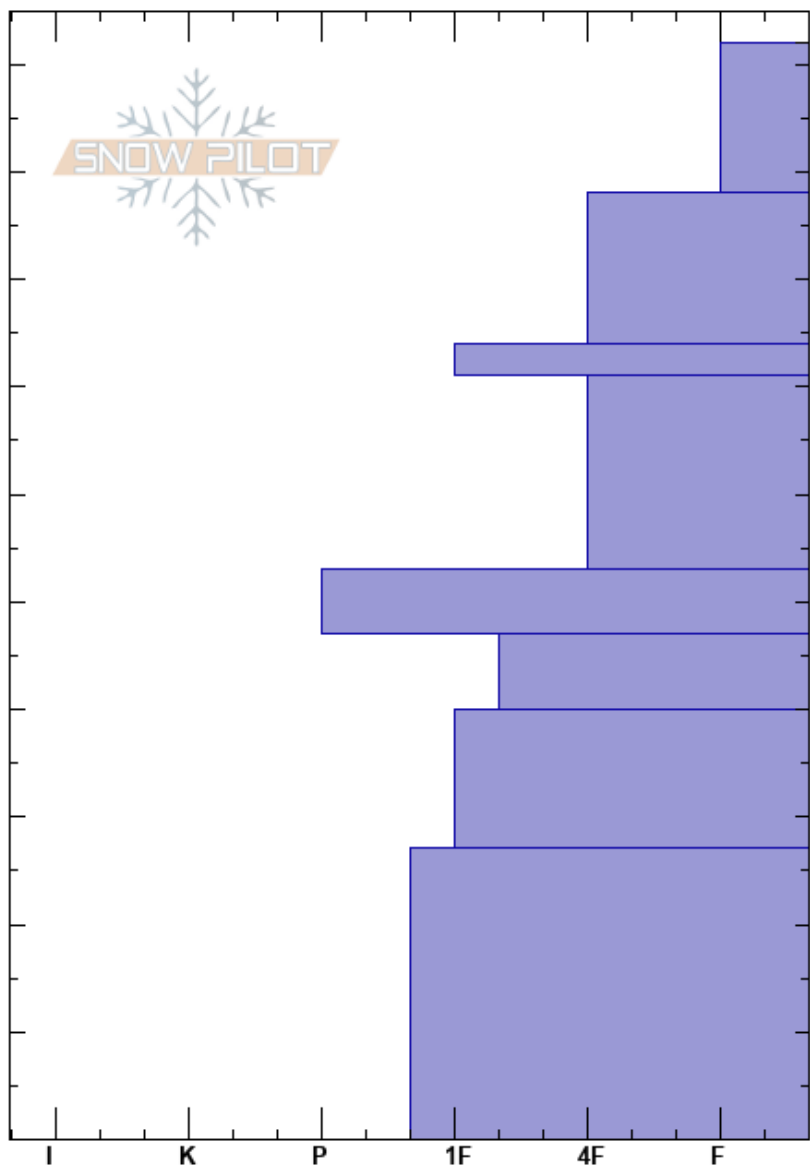

Blackmore, East Face
 Gallatin Range-N
 MT
 Elevation: 9585 ft
 Aspect: 140°
 Specifics:

Spencer Jonas
 12/16/2019 - 11:30am
 Co-ord: 45.44712N, -110.99956W
 Slope Angle: 25°
 Wind Loading:

Stability:
 Air Temperature:
 Sky Cover: SCT
 Precipitation: NO
 Wind: Calm

HS:102
 Layer Notes:
 71-53cm: Problematic layer

Depth (cm)	Crystal		ρ kg/m ³	Stability tests & Layer comments
	Form	Size		
100-102				
90-100	/			
70-90				
70-71				← ECTN12 @71cm
60-70	B	1		
50-60	⊙⊙			
40-50	B	1		
30-40	⊙⊙(□)			
10-30	B	1-1.5		