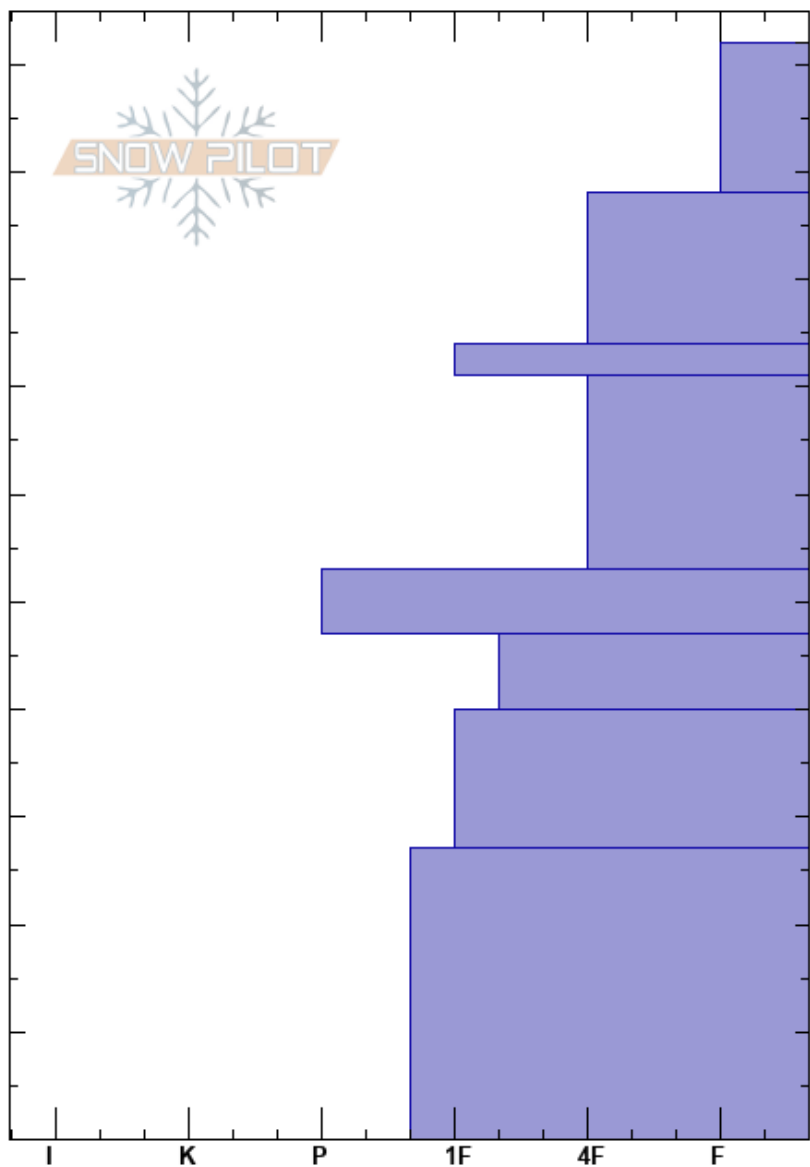

Blackmore, East Face
 Gallatin Range-N
 MT
 Elevation: 9585 ft
 Aspect: 140°
 Specifics:

Spencer Jonas
 12/16/2019 - 11:30am
 Co-ord: 45.44712N, -110.99956W
 Slope Angle: 25°
 Wind Loading:

Stability:
 Air Temperature:
 Sky Cover: SCT
 Precipitation: NO
 Wind: Calm

HS:102
 Layer Notes:
 71-53cm: Problematic layer

Crystal Form	Crystal Size	Moisture	ρ kg/m ³	Stability tests & Layer comments
/				
				← ECTN12 @71cm
B	1			
⊙⊙				
B	1			
⊙⊙(□)				
B	1-1.5			

Notes: