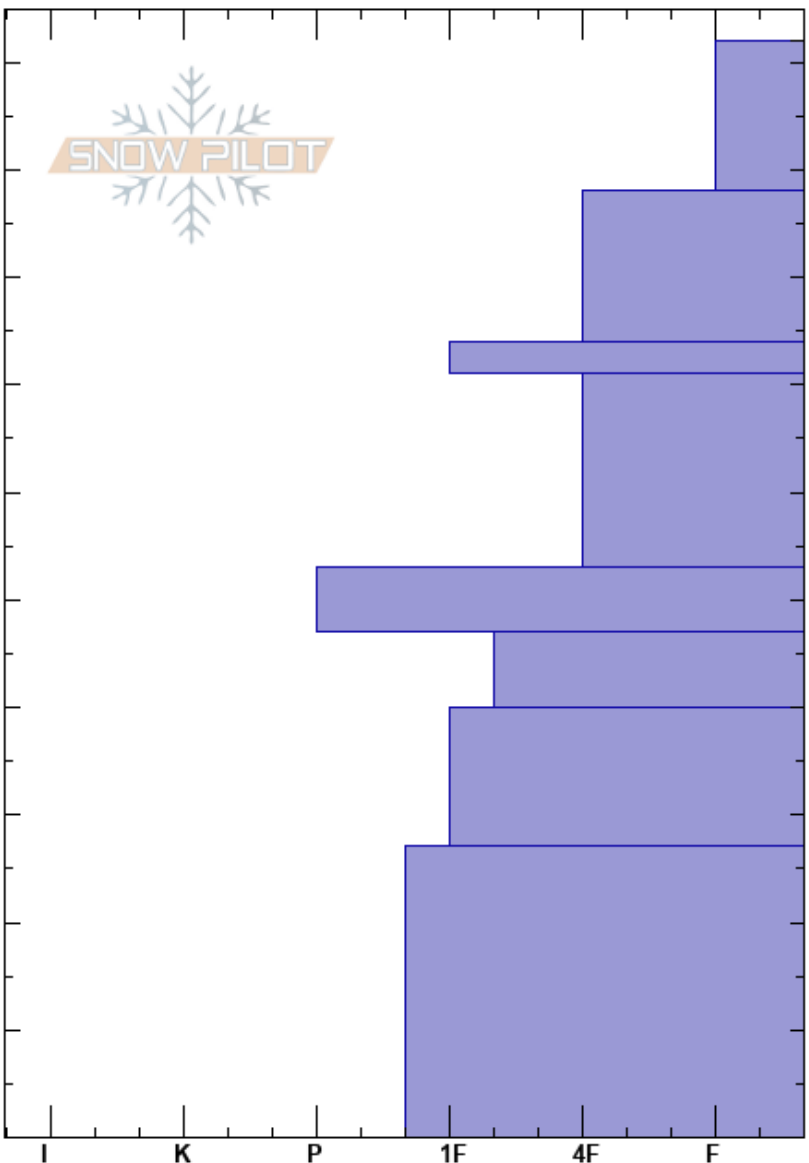

Blackmore, East Face
 Gallatin Range-N
 MT
 Elevation: 9585 ft
 Aspect: 140°
 Specifics:

Spencer Jonas
 12/16/2019 - 11:30am
 Co-ord: 45.44712N, -110.99956W
 Slope Angle: 25°
 Wind Loading:

Stability:
 Air Temperature:
 Sky Cover: SCT
 Precipitation: NO
 Wind: Calm

HS:102
 Layer Notes:
 71-53cm: Problematic layer

Crystal Form	Crystal Size	Moisture	ρ kg/m ³	Stability tests & Layer comments
/				
				← ECTN12 @71cm
B	1			
⊙⊙				
B	1			
⊙⊙(□)				
B	1-1.5			

Notes: