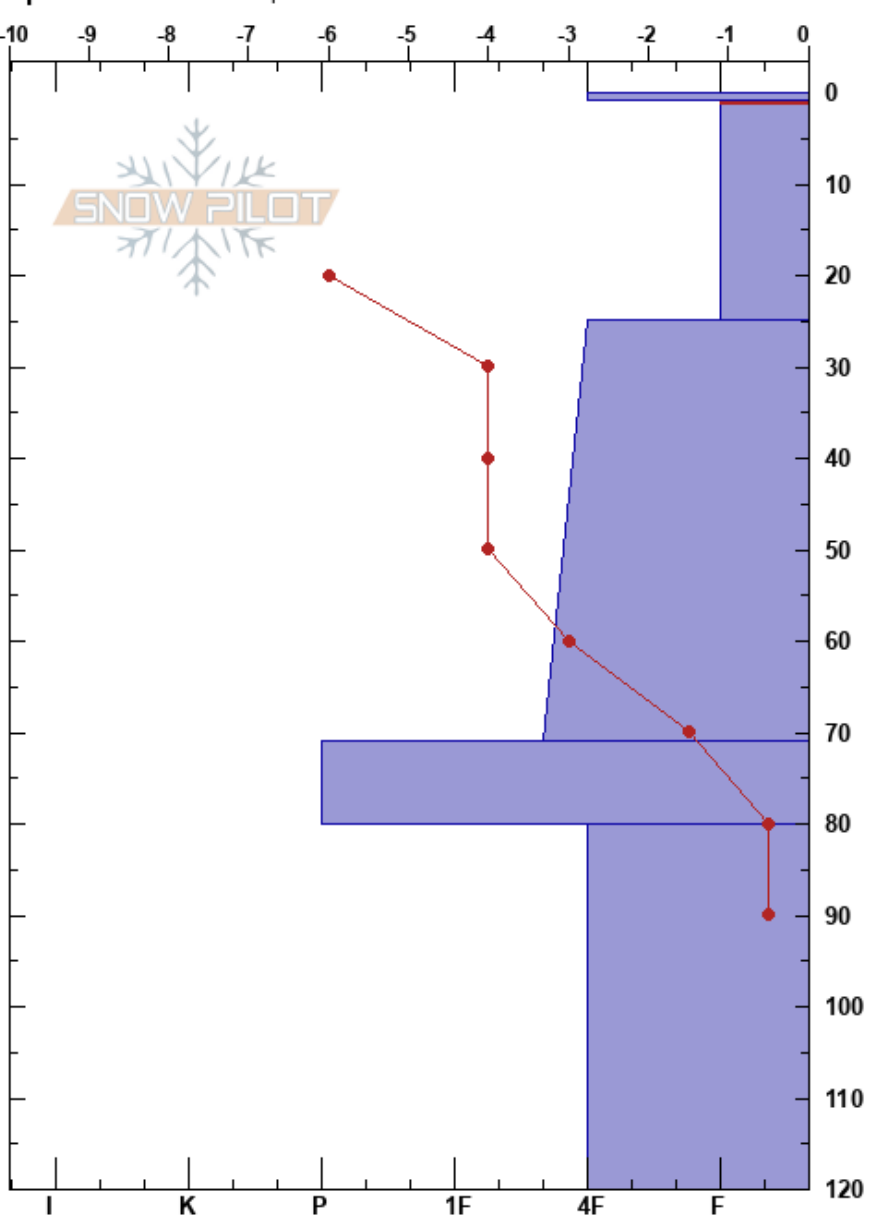

Poison Point
 Central Sierra
 CA
Elevation: 8420 ft
Aspect: 308°
Specifics: We skied slope

Brandon Schwartz
 02/13/2017 - 9:45am
Co-ord: 38.49844N, -120.01146W
Slope Angle: 32°
Wind Loading:

Stability: Good **PS:** 10
Air Temperature: 3°C
Sky Cover: SCT
Precipitation: NO
Wind: NE Light Breeze

Layer Notes:
 1-25cm: Problematic layer

Form	Crystal		ρ kg/m ³	Stability tests & Layer comments
	Size	Moisture		
•	0.5			
/	0.5-1			← PST95/100 (End) @17cm ← ECTN5 @17cm ← CT4, RP @17cm
/ (•)	0.5			
=				← CT24, RP @60cm
⊕	3-4			

Notes: Pit dug on open slope just below treeline. HS>4.2m.