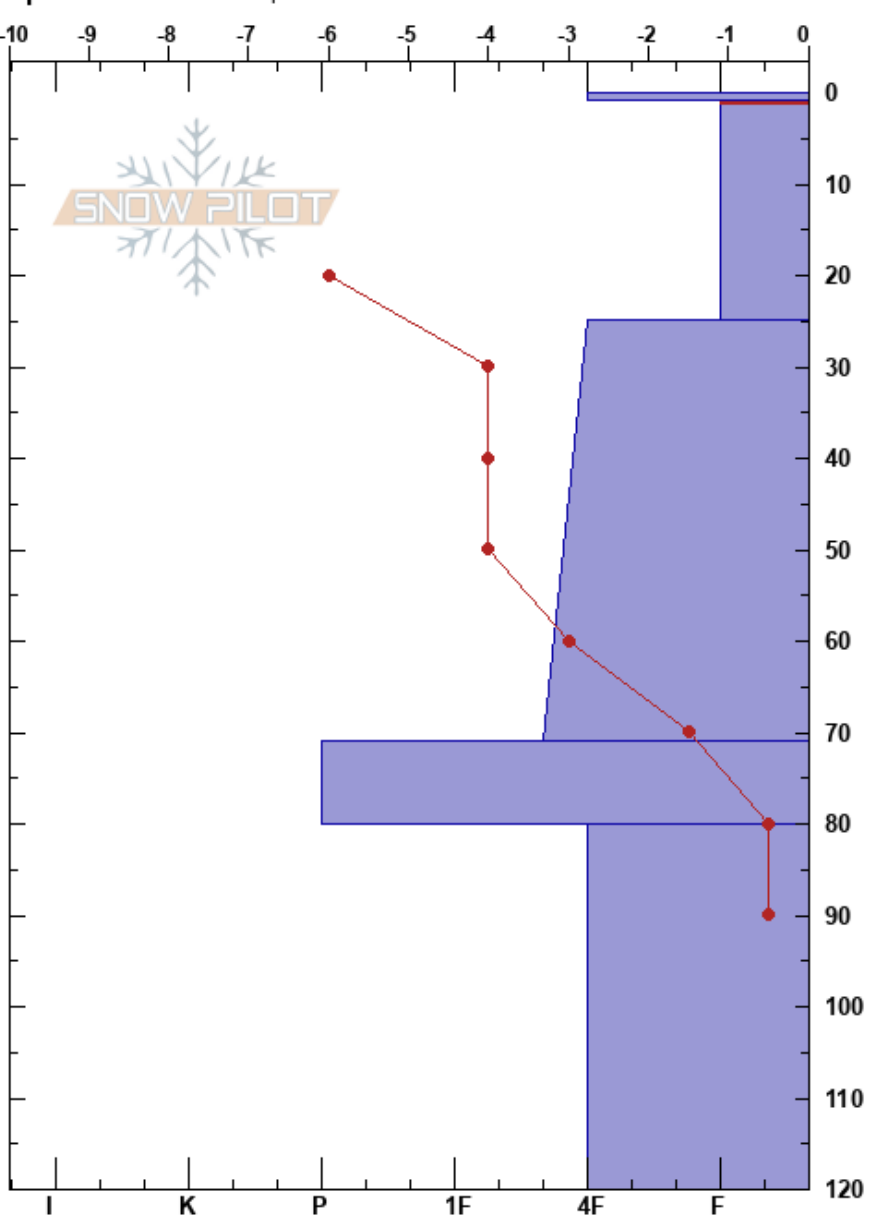

Poison Point
 Central Sierra
 CA
Elevation: 8420 ft
Aspect: 308°
Specifics: We skied slope

Brandon Schwartz
 02/13/2017 - 9:45am
Co-ord: 38.49844N, -120.01146W
Slope Angle: 32°
Wind Loading:

Stability: Good
Air Temperature: 3°C
Sky Cover: SCT
Precipitation: NO
Wind: NE Light Breeze

PS: 10
Layer Notes:
 1-25cm: Problematic layer

Form	Crystal Size	Moisture	ρ kg/m ³	Stability tests & Layer comments
●	0.5			
/	0.5-1			← PST95/100 (End) @17cm ← ECTN5 @17cm ← CT4, RP @17cm
/ (●)	0.5			← CT24, RP @60cm
=				
⊕	3-4			

Notes: Pit dug on open slope just below treeline. HS>4.2m.