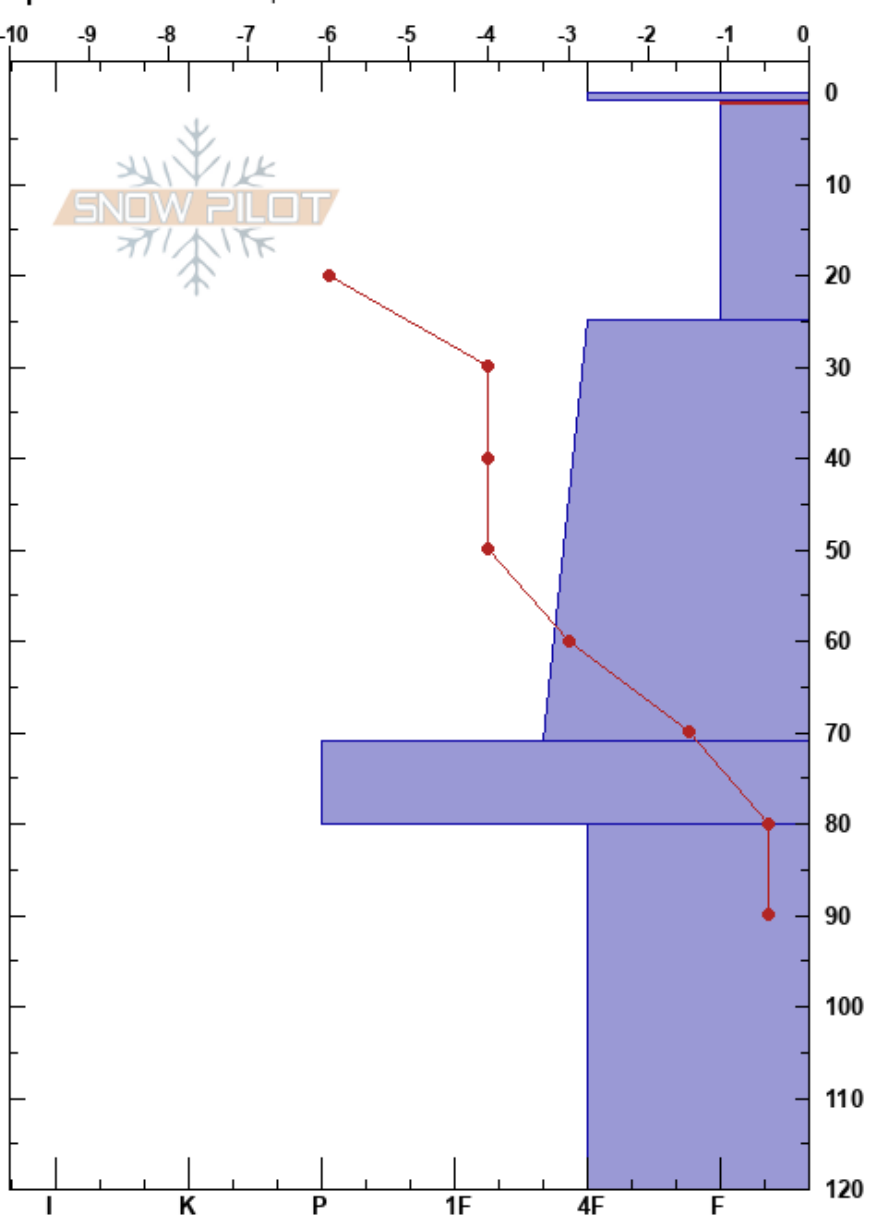

Poison Point
 Central Sierra
 CA
Elevation: 8420 ft
Aspect: 308°
Specifics: We skied slope

Brandon Schwartz
 02/13/2017 - 9:45am
Co-ord: 38.49844N, -120.01146W
Slope Angle: 32°
Wind Loading:

Stability: Good
Air Temperature: 3°C
Sky Cover: SCT
Precipitation: NO
Wind: NE Light Breeze

PS: 10
Layer Notes:
 1-25cm: Problematic layer

Form	Crystal Size	Moisture	ρ kg/m ³	Stability tests & Layer comments
•	0.5			
/	0.5-1			← PST95/100 (End) @17cm ← ECTN5 @17cm ← CT4, RP @17cm
/ (•)	0.5			← CT24, RP @60cm
=				
⊕	3-4			

Notes: Pit dug on open slope just below treeline. HS>4.2m.