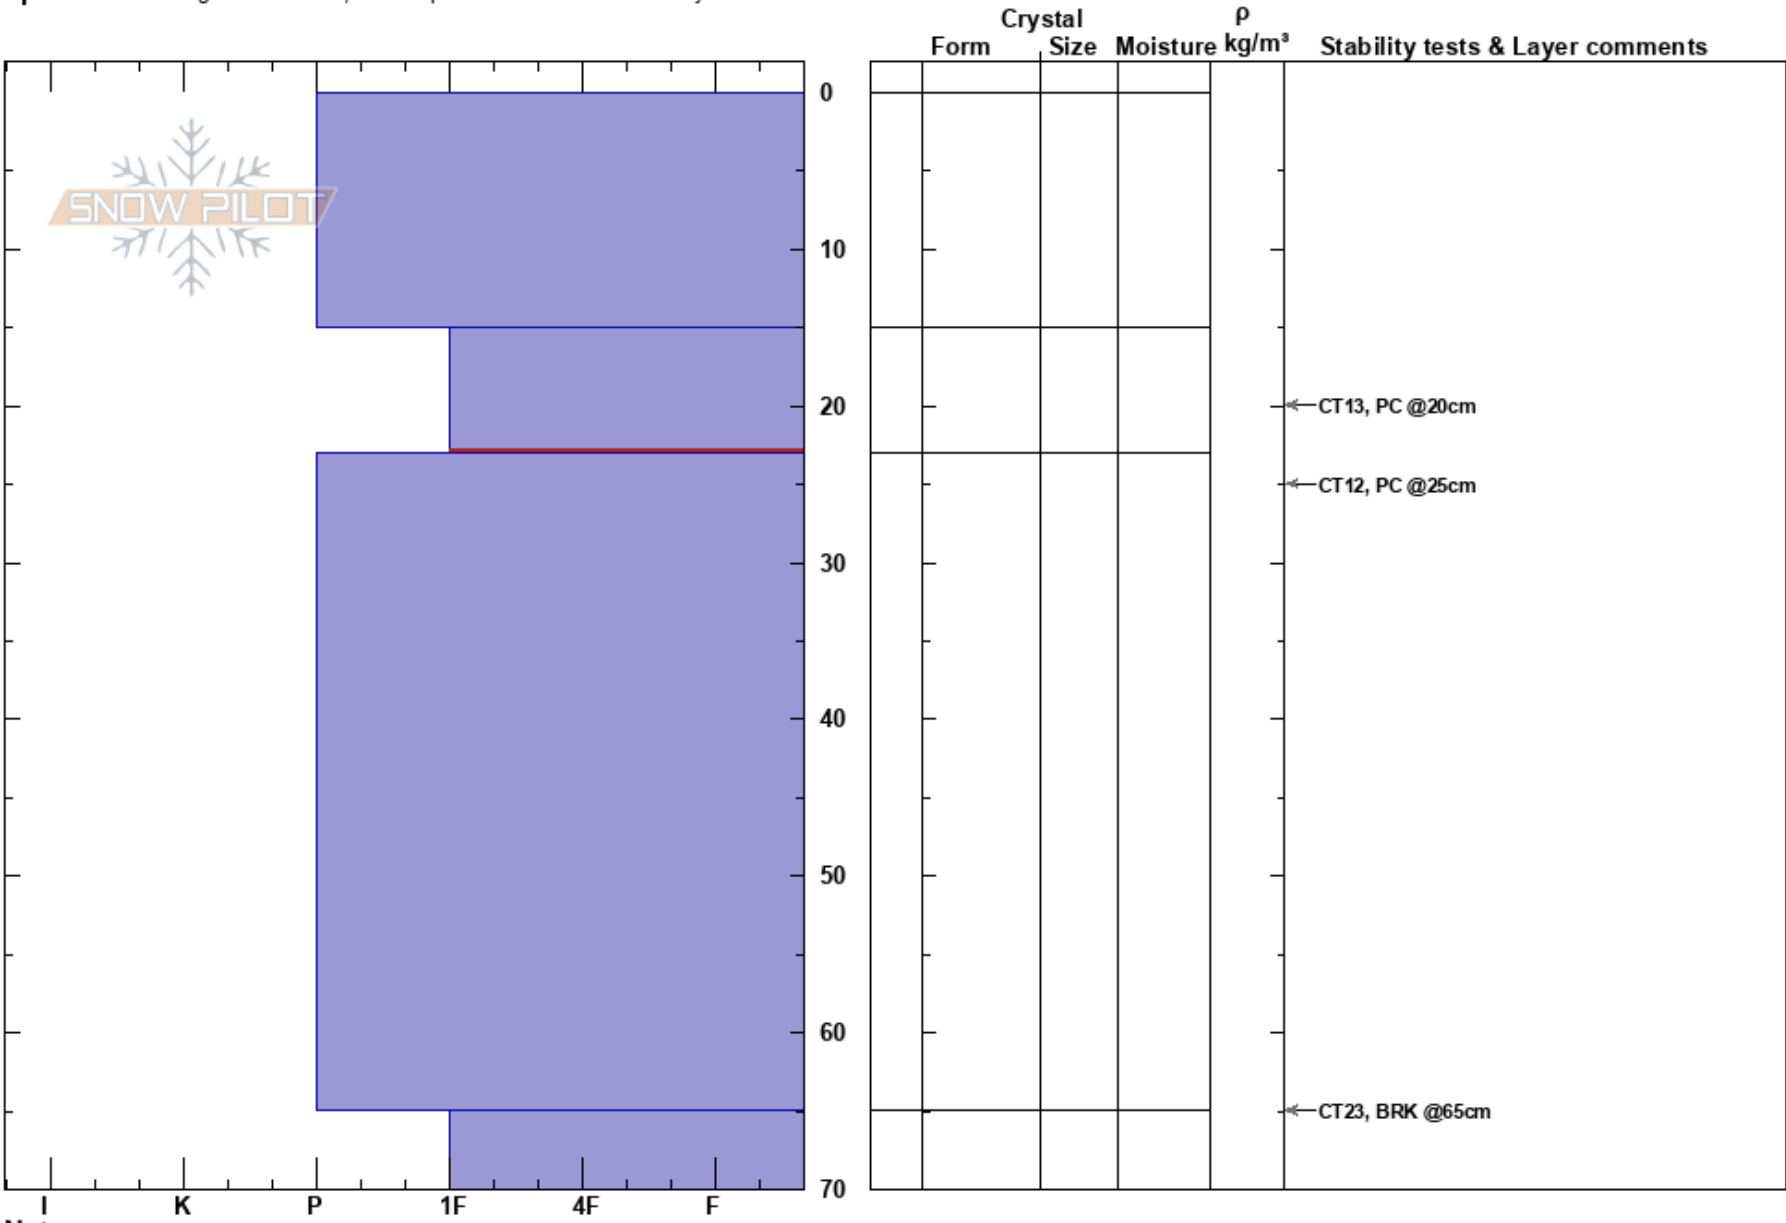

Memorial Bowl
 Mt. Hood
 OR
 Elevation: 6606 ft
 Aspect: 45°
 Specifics: Pit dug in a Ski Area; Pit is representative of backcountry

Nick Burks
 12/15/2019 - 10:00am
 Co-ord:
 Slope Angle:
 Wind Loading: yes

Stability:
 Air Temperature:
 Sky Cover: CLR
 Precipitation: NO
 Wind: Calm

HS:70
 Layer Notes:
 15-23cm: Problematic layer

Notes:

I K P 1F 4F F