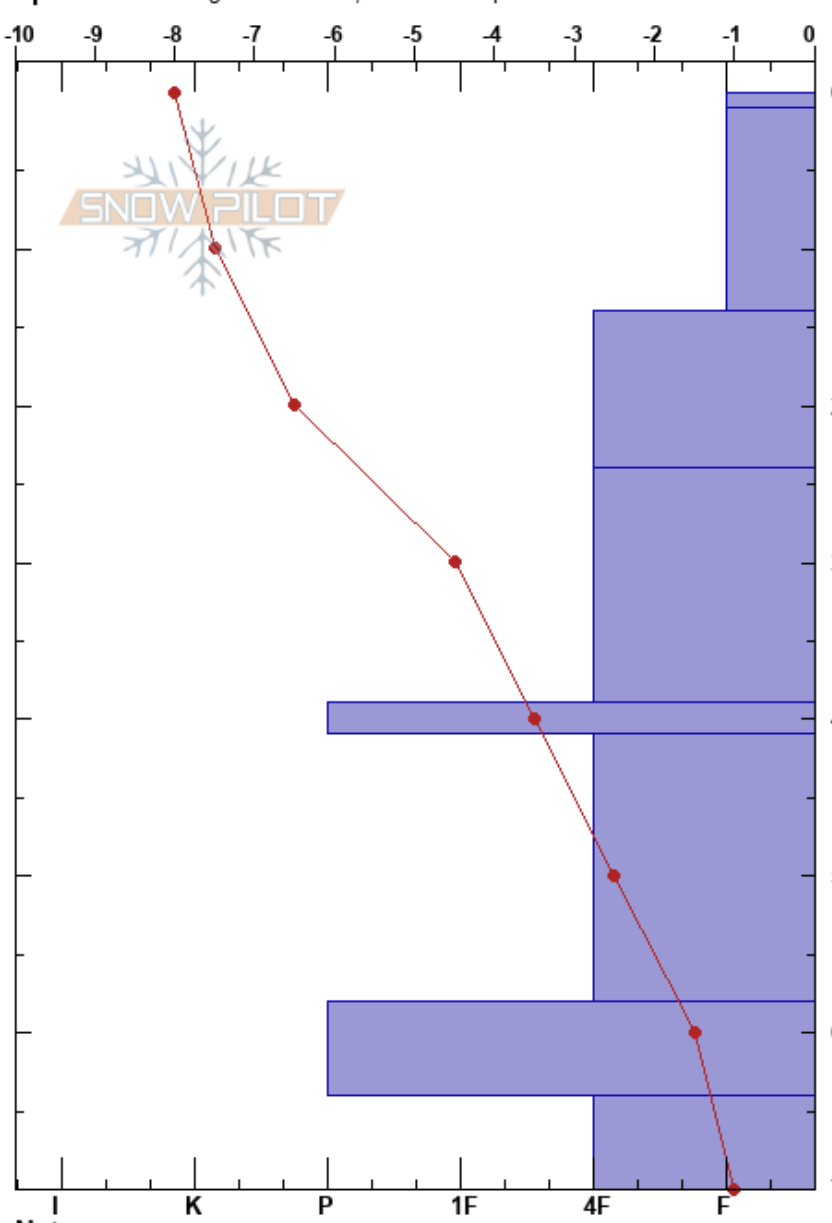

Titan Road
 Mt. Hood
 OR
 Elevation: 5900 ft
 Aspect: 360°
 Specifics: Pit dug in a Ski Area; We skied slope

Nick Burks
 12/15/2019 - 12:55pm
 Co-ord:
 Slope Angle: 30°
 Wind Loading: yes

Stability: **HS:70**
 Air Temperature: -8°C
 Sky Cover: CLR
 Precipitation: NO
 Wind: Calm

Layer Notes:
 14-24cm: Problematic layer

Form	Crystal Size	Moisture	ρ kg/m ³	Stability tests & Layer comments
∇	0.3			
∇	2			
/	2			
⊗	2-5			
⊗	1			← CT12 @26cm
•				← CT13 @41cm
•				
•	1			

Notes:

I K P 1F 4F F