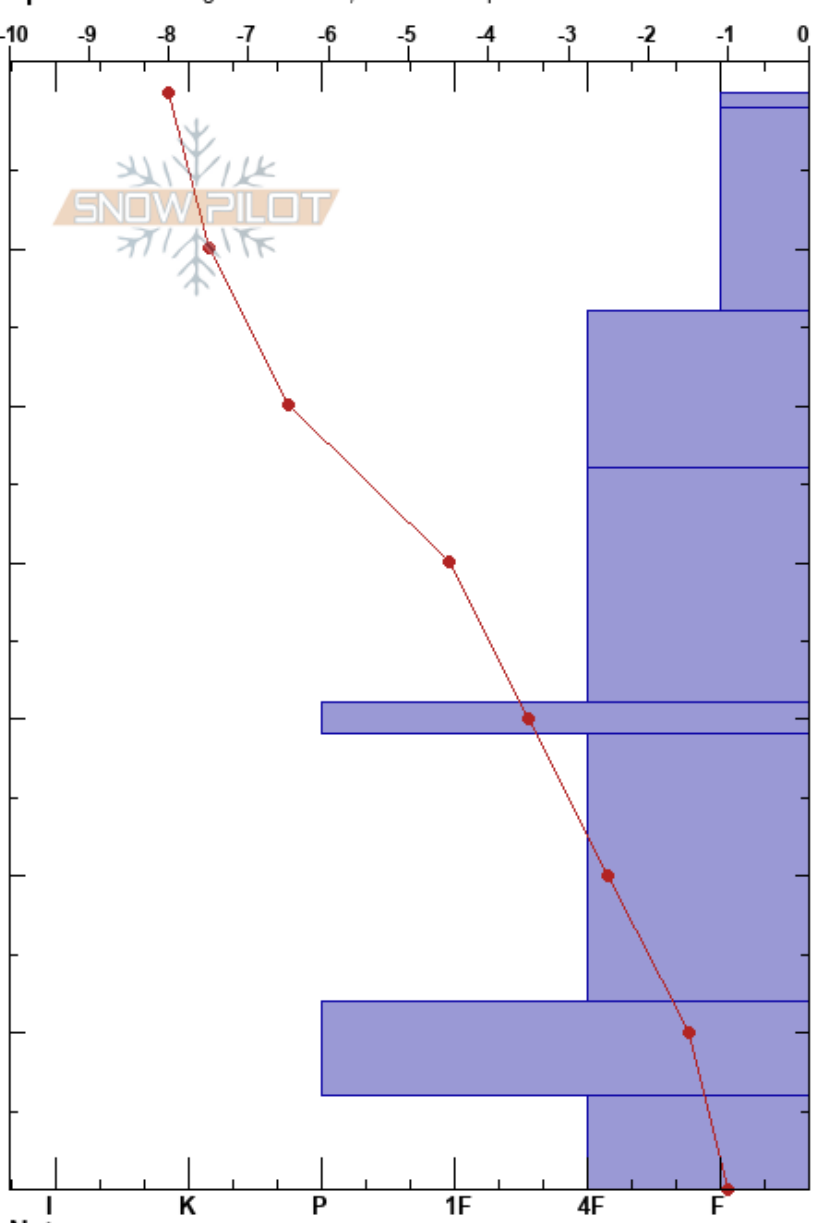

Titan Road
 Mt. Hood
 OR
 Elevation: 5900 ft
 Aspect: 360°
 Specifics: Pit dug in a Ski Area; We skied slope

Nick Burks
 12/15/2019 - 12:55pm
 Co-ord:
 Slope Angle: 30°
 Wind Loading: yes

Stability: **HS:70**
 Air Temperature: -8°C
 Sky Cover: CLR
 Precipitation: NO
 Wind: Calm
 Layer Notes: 14-24cm: Problematic layer

Form	Crystal Size	Moisture	ρ kg/m ³	Stability tests & Layer comments
∨	0.3			
∨	2			
/	2			
⊗	2-5			
⊗	1			← CT12 @26cm
•				← CT13 @41cm
•				
•	1			

Notes:

I K P 1F 4F F