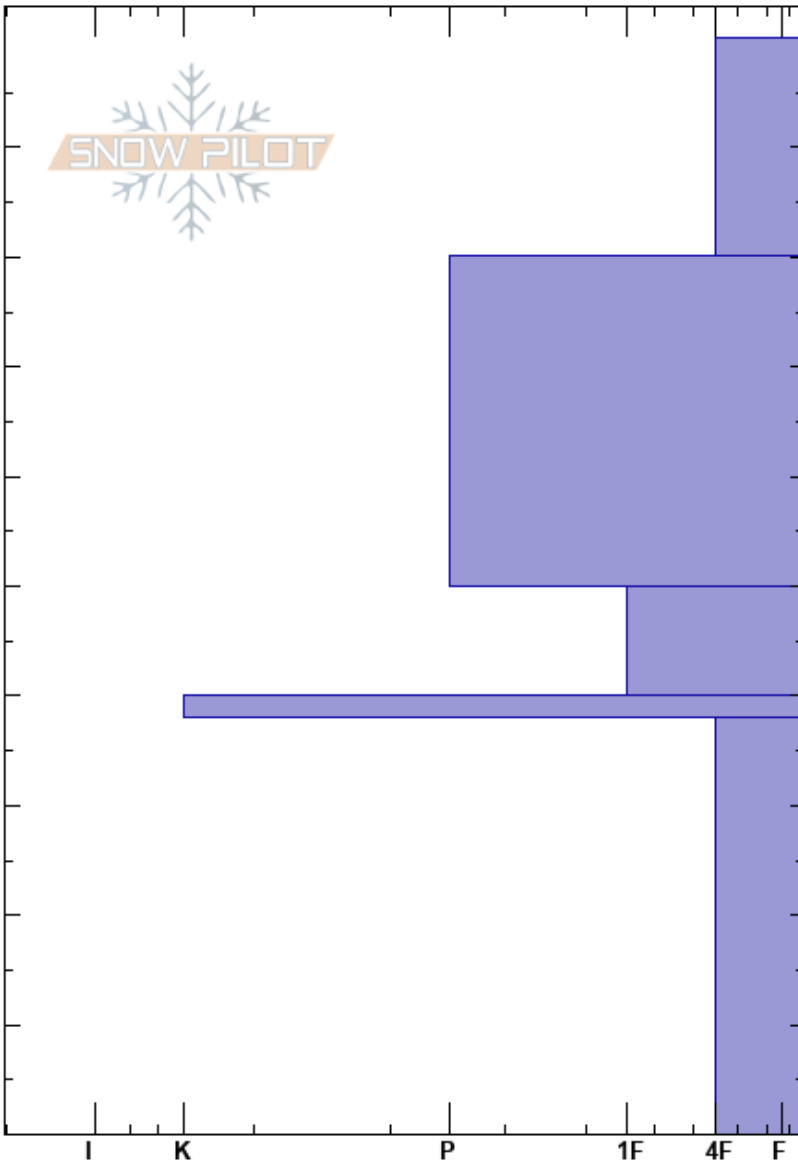

N. Shoulder N. Peak  
 Canadian Rockies  
 AB  
 Elevation: 2188 m  
 Aspect: NE  
 Specifics:

Nata de Leeuw  
 16/12/2019 - 10:30  
 Co-ord: 11U 686022W 5466035N  
 Slope Angle:  
 Wind Loading: yes

Stability:  
 Air Temperature:  
 Sky Cover: SCT  
 Precipitation: NO  
 Wind: Moderate

HS:100

Layer Notes:

Crystal Form	Crystal Size	Moisture	$\rho$ kg/m <sup>3</sup>	Stability tests & Layer comments
--------------	--------------	----------	--------------------------	----------------------------------

Crystal Form	Crystal Size	Moisture	$\rho$ kg/m <sup>3</sup>	Stability tests & Layer comments
/				
•				
□				
⊙ ⊙				
□ (^)	2-3			

Notes: Var wind direction and loading