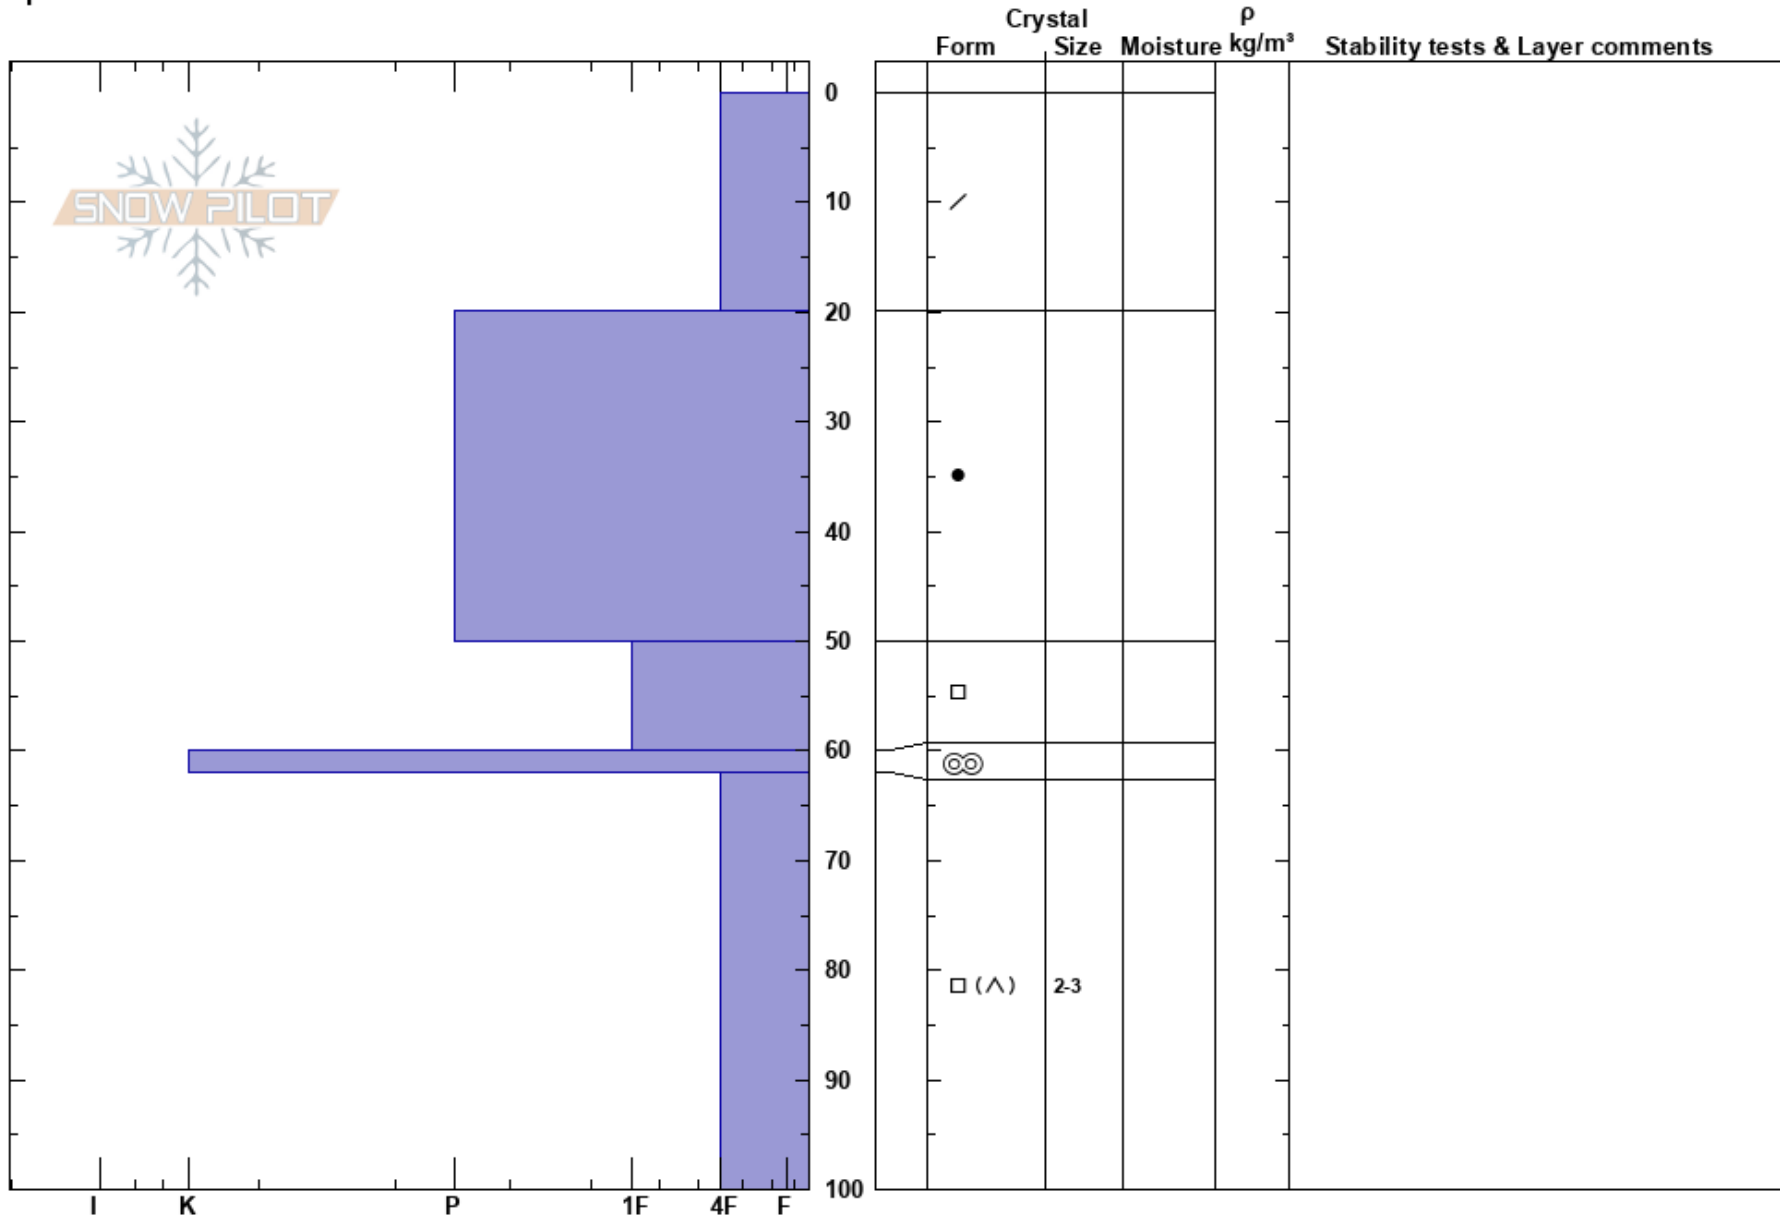

N. Shoulder N. Peak
 Canadian Rockies
 AB
 Elevation: 2188 m
 Aspect: NE
 Specifics:

Nata de Leeuw
 16/12/2019 - 10:30
 Co-ord: 11U 686022W 5466035N
 Slope Angle:
 Wind Loading: yes

Stability:
 Air Temperature:
 Sky Cover: SCT
 Precipitation: NO
 Wind: Moderate

HS:100

Layer Notes:

Notes: Var wind direction and loading