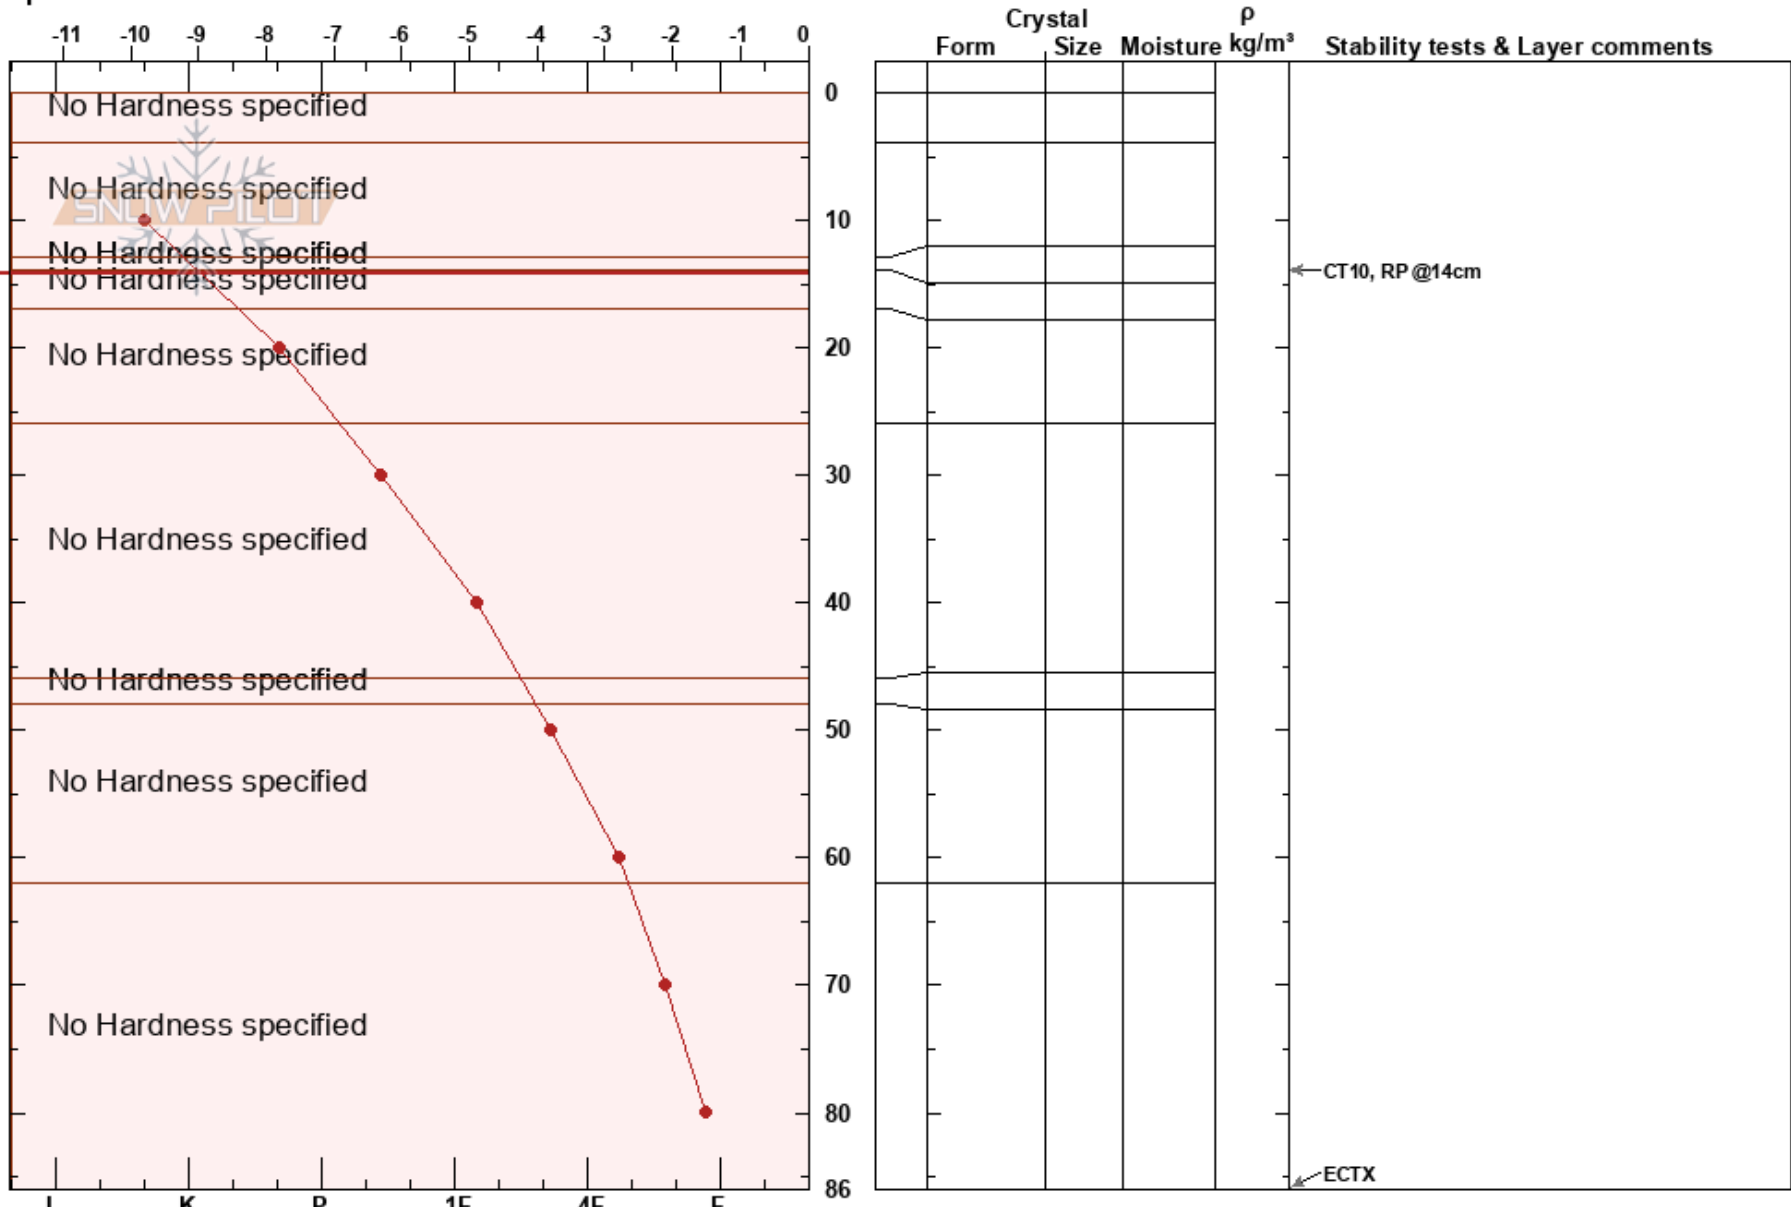

Serpent shoulder  
 Ominecas  
 BC  
 Elevation: 1956 m  
 Aspect: 270°  
 Specifics:

Simon Lacroix-Faucher  
 15/12/2019 - 12:00  
 Co-ord: 56.57998N, -126.12751W  
 Slope Angle: 25°  
 Wind Loading: yes

Stability: **HS:86**  
 Air Temperature: -8.5°C PF:40  
 Sky Cover: CLR  
 Precipitation: NO  
 Wind: NW Moderate  
 Layer Notes: 14-17cm: Problematic layer

Notes: Strong NW gusting at ridgetop loading snow onto SE lees.