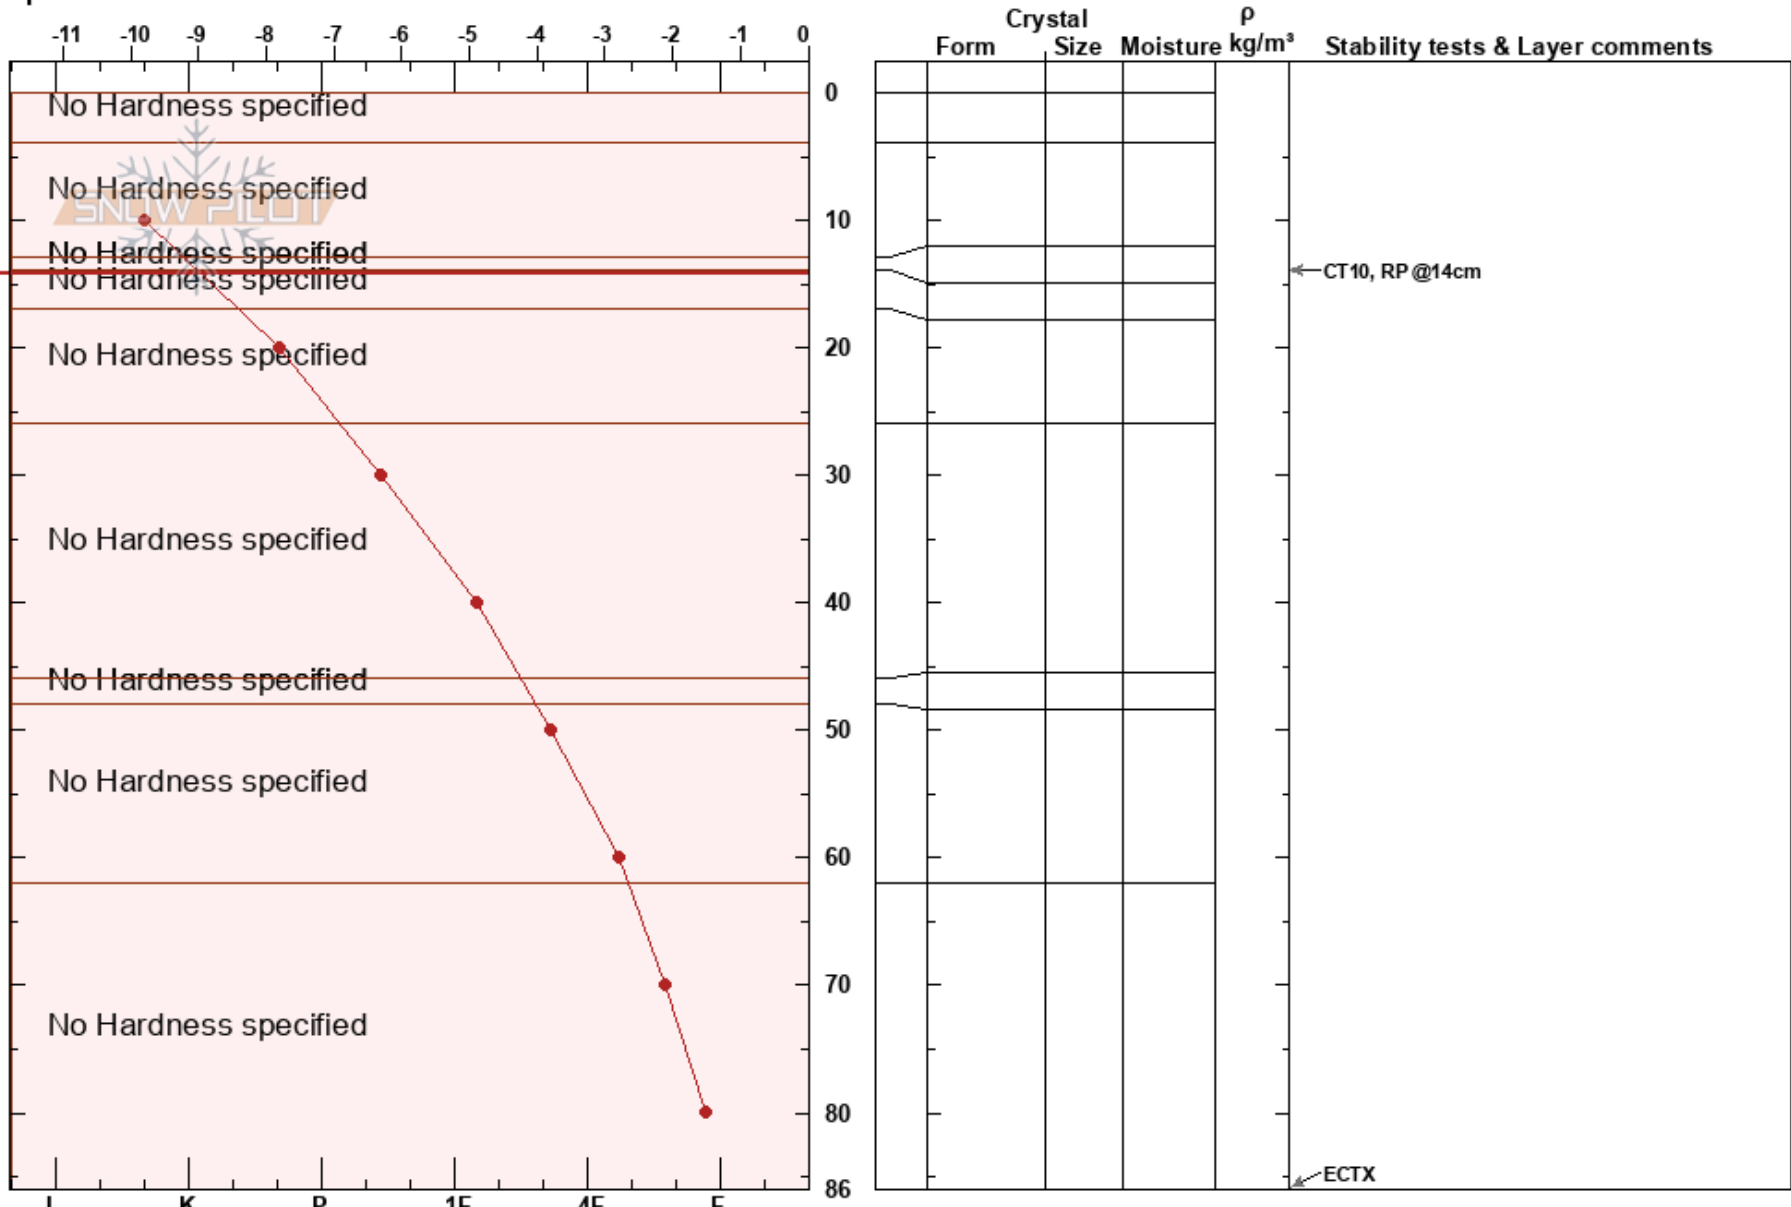

Serpent shoulder
 Ominecas
 BC
 Elevation: 1956 m
 Aspect: 270°
 Specifics:

Simon Lacroix-Faucher
 15/12/2019 - 12:00
 Co-ord: 56.57998N, -126.12751W
 Slope Angle: 25°
 Wind Loading: yes

Stability: **HS:86**
 Air Temperature: -8.5°C PF:40 14-17cm:Problematic layer
 Sky Cover: CLR
 Precipitation: NO
 Wind: NW Moderate

Notes: Strong NW gusting at ridgetop loading snow onto SE lees.