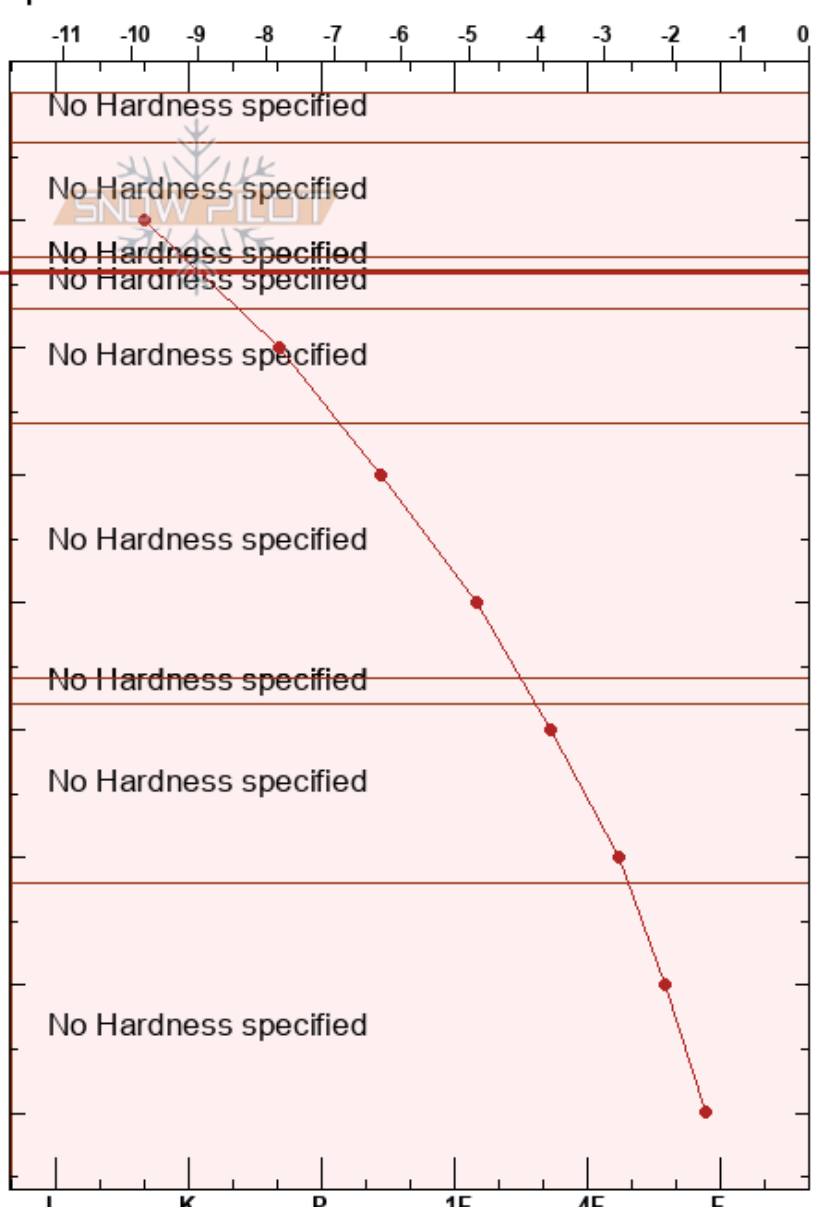

Serpent shoulder
 Ominecas
 BC
 Elevation: 1956 m
 Aspect: 270°
 Specifics:

Simon Lacroix-Faucher
 15/12/2019 - 12:00
 Co-ord: 56.57998N, -126.12751W
 Slope Angle: 25°
 Wind Loading: yes

Stability: **HS:86**
 Air Temperature: -8.5°C PF:40 14-17cm:Problematic layer
 Sky Cover: CLR
 Precipitation: NO
 Wind: NW Moderate

Depth (cm)	Crystal		Moisture	ρ kg/m ³	Stability tests & Layer comments
	Form	Size			
0					
10					
14					← CT10, RP @14cm
20					
30					
40					
50					
60					
70					
80					
86					← ECTX

Notes: Strong NW gusting at ridgetop loading snow onto SE lees.