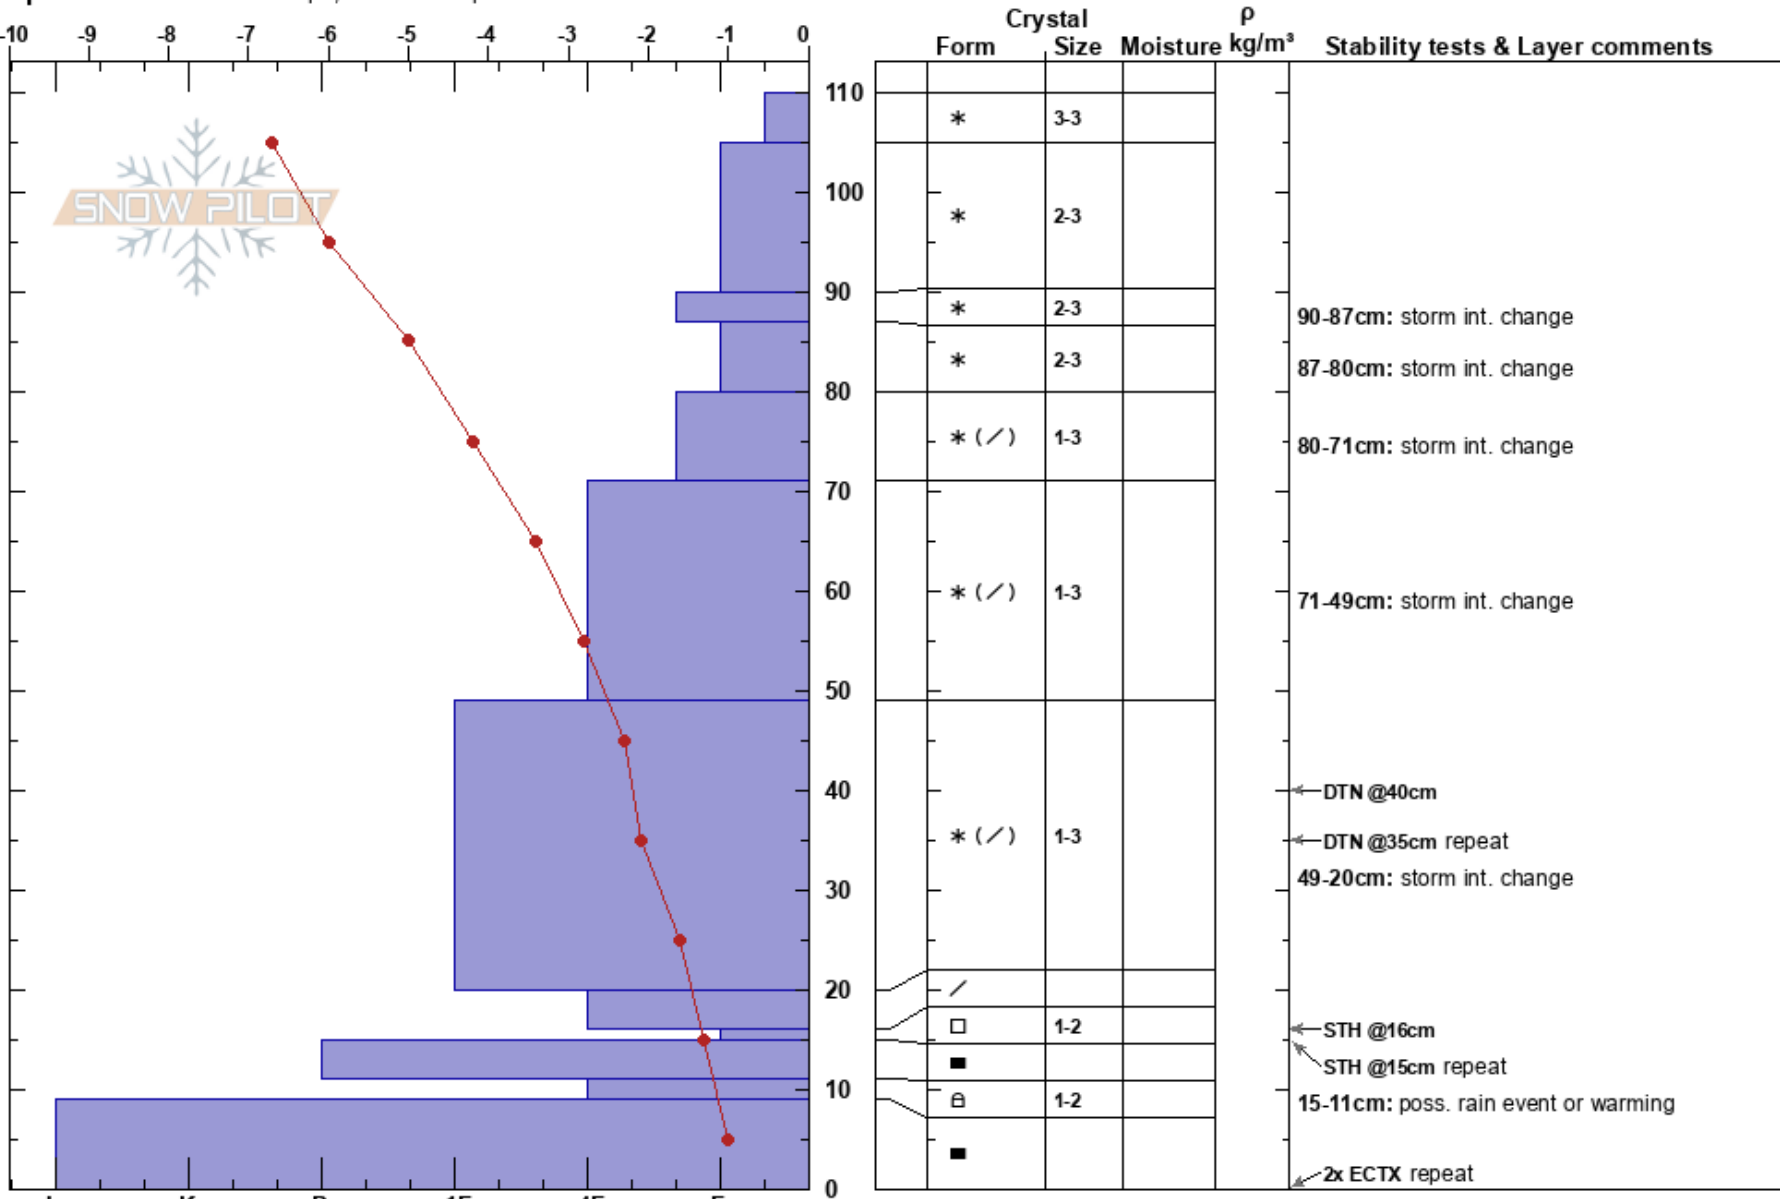

Guido's Glades area
North Cascades, West
WA

Ryan Johnson
12/15/2019 - 9:53am
Co-ord: 48.84614N, -121.69570W
Slope Angle: 30°
Wind Loading: no

Stability: **HS:110**
Air Temperature: -6.8°C **PF:85**
Sky Cover: OVC **PS:35**
Precipitation: NO
Wind: Calm

Layer Notes:
90-87cm: storm int. change
87-80cm: storm int. change
80-71cm: storm int. change
71-49cm: storm int. change
49-20cm: storm int. change
[\[More Layer Comments below\]](#)

Elevation: 4935 ft
Aspect: SE
Specifics: Ski tracks on slope; We skied slope

Notes: Additional Layer Comments: 15-16cm: Problematic layer; 11-15cm: poss. rain event or warming;