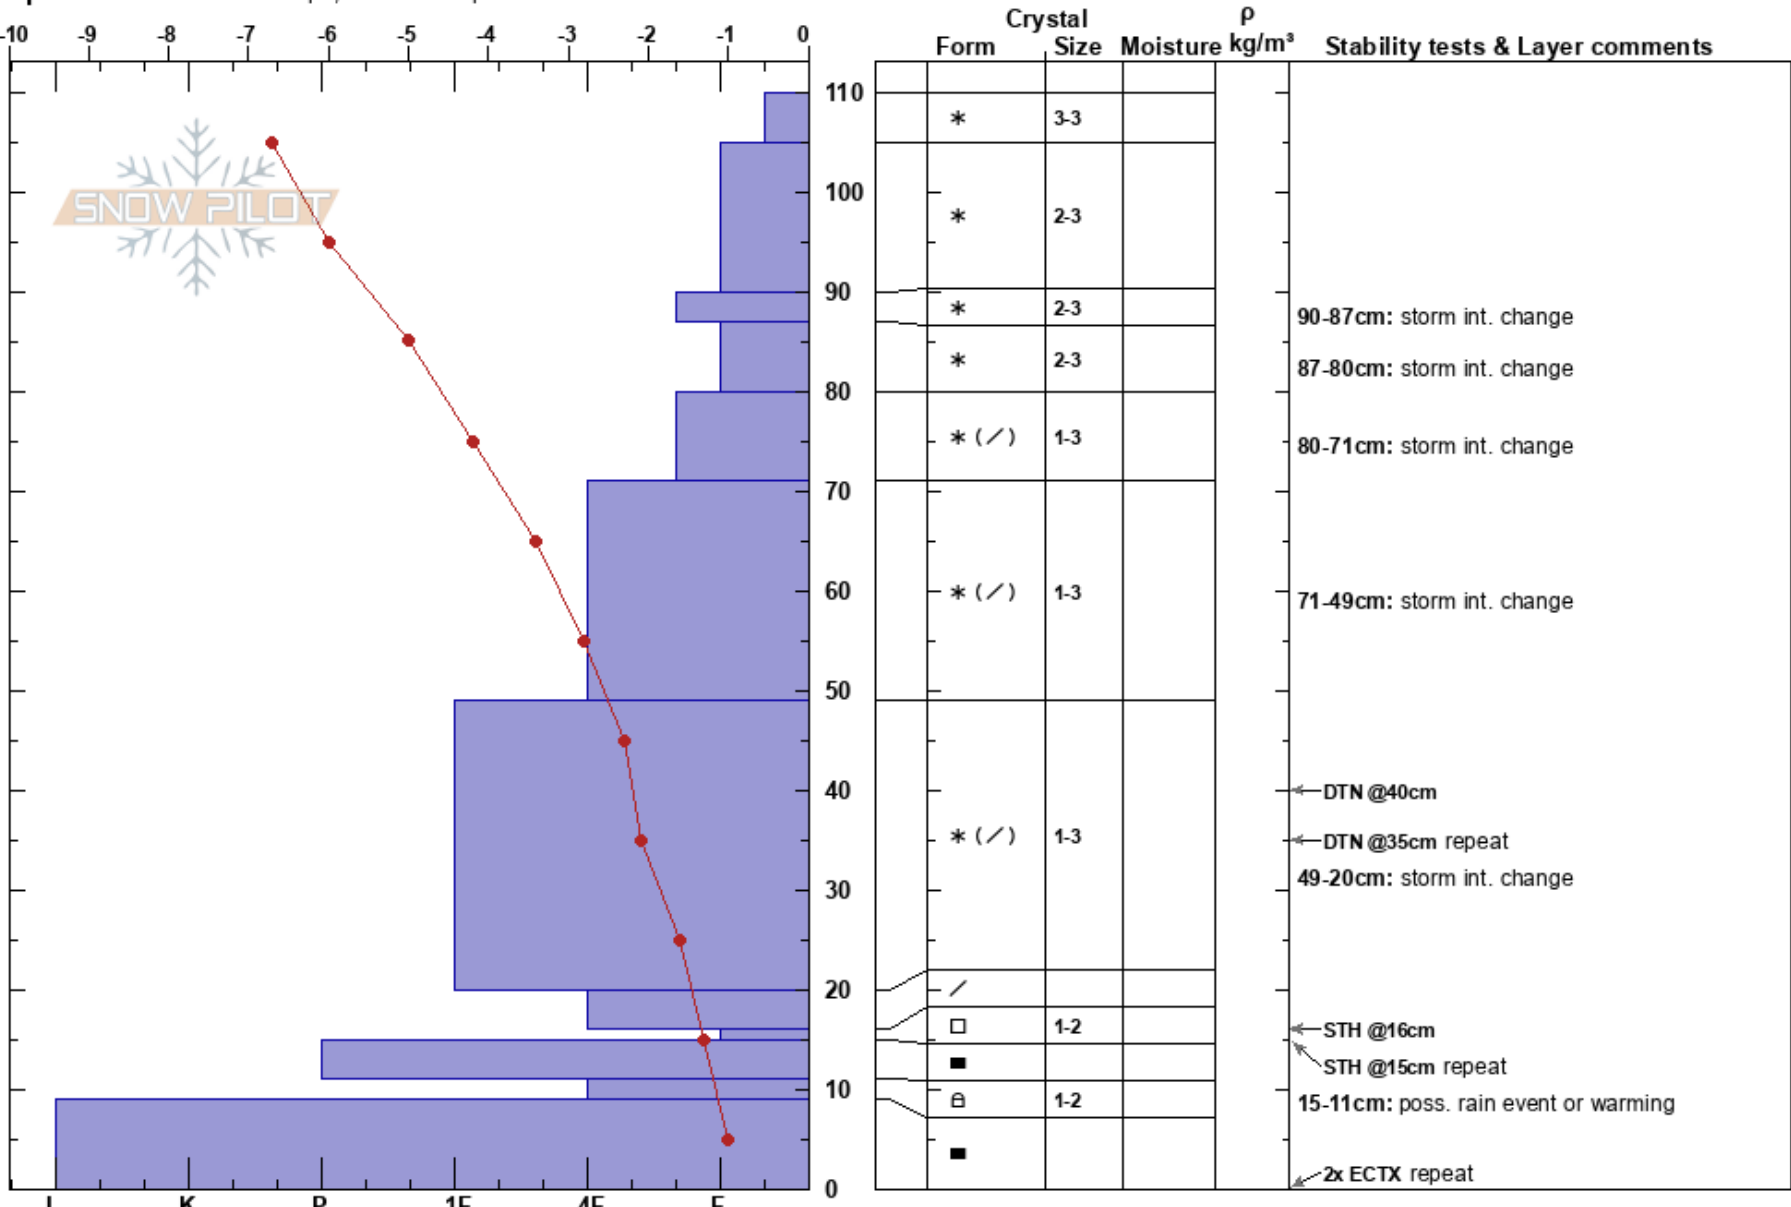

Guido's Glades area
North Cascades, West
WA

Ryan Johnson
12/15/2019 - 9:53am
Co-ord: 48.84614N, -121.69570W
Slope Angle: 30°
Wind Loading: no

Stability: **Air Temperature:** -6.8°C
Sky Cover: OVC
Precipitation: NO
Wind: Calm

HS: 110
PF: 85
PS: 35
90-87cm: storm int. change
87-80cm: storm int. change
80-71cm: storm int. change
71-49cm: storm int. change
49-20cm: storm int. change
[\[More Layer Comments below\]](#)

Elevation: 4935 ft
Aspect: SE
Specifics: Ski tracks on slope; We skied slope

Notes: Additional Layer Comments: 15-16cm: Problematic layer; 11-15cm: poss. rain event or warming;