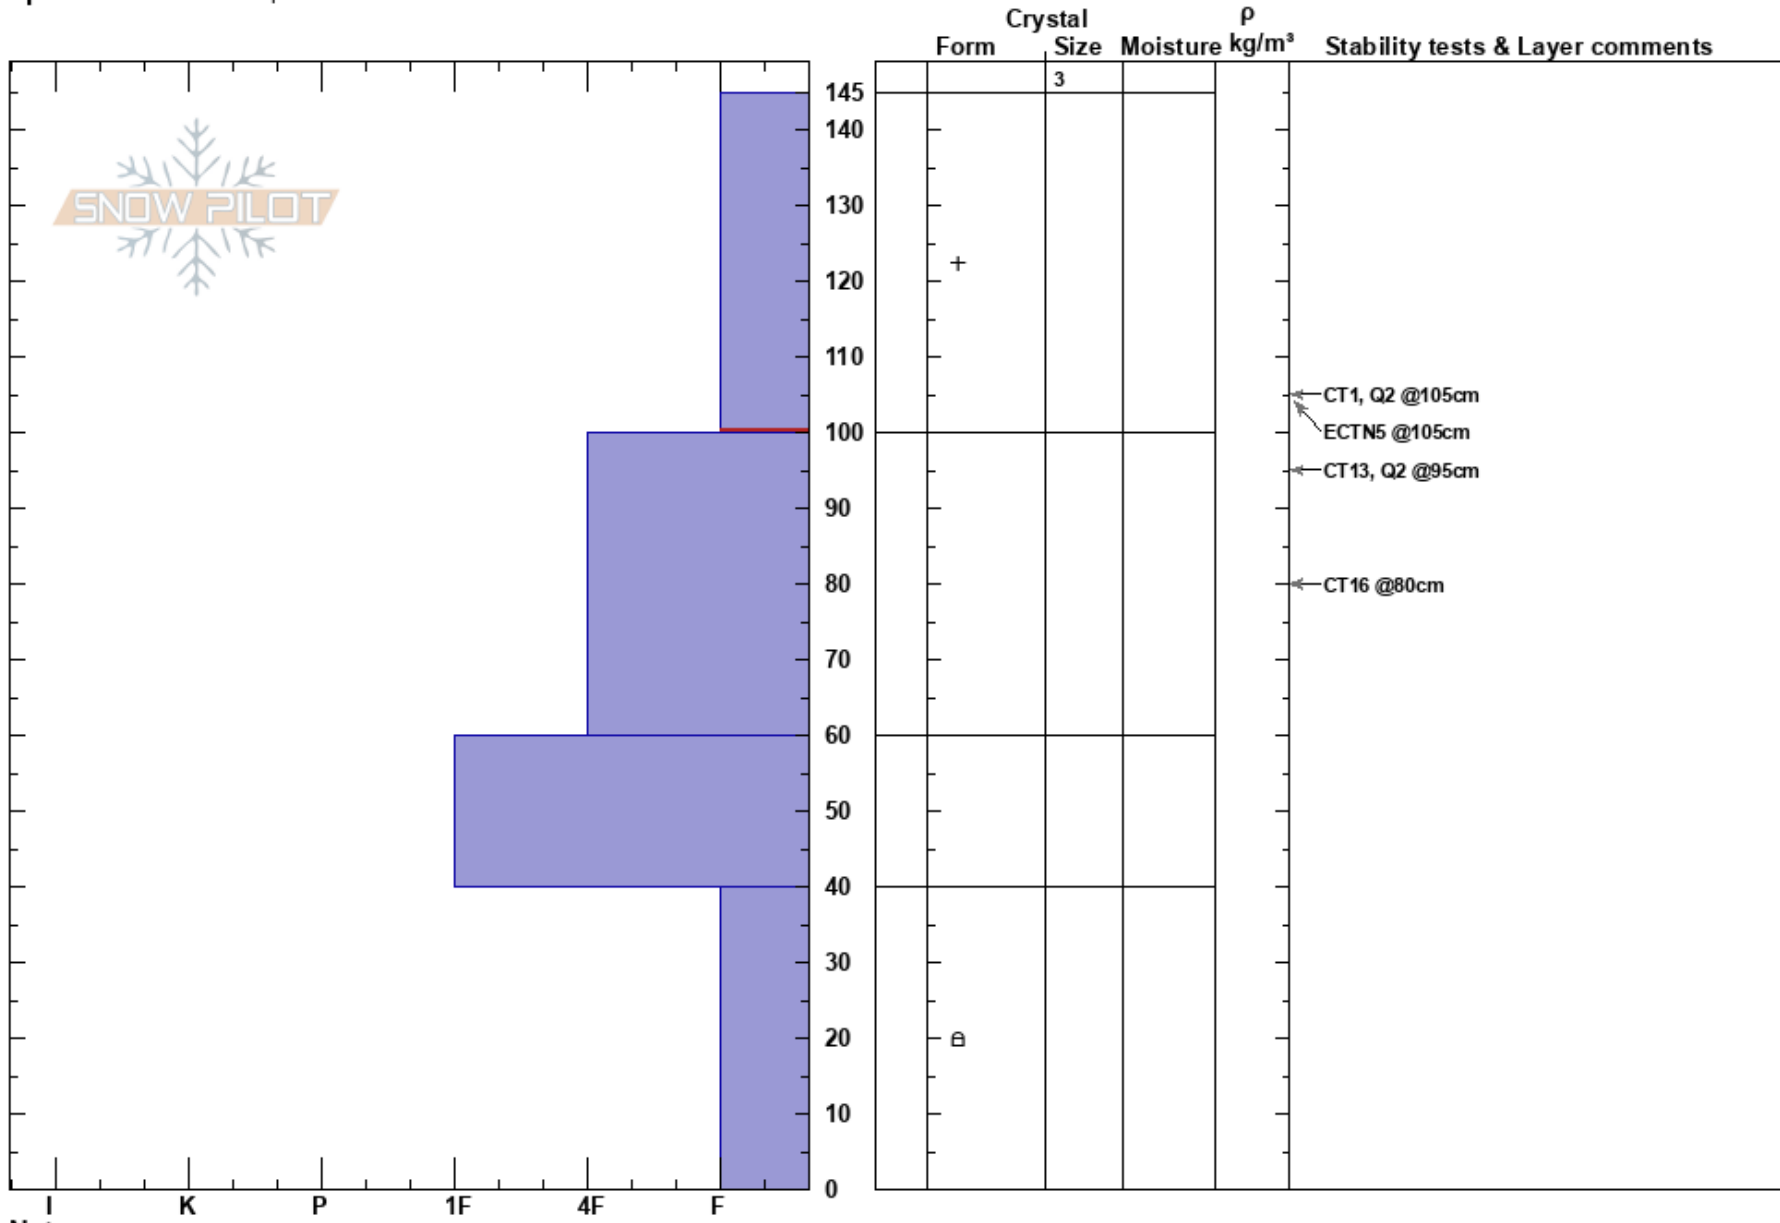

Steam Mill Peak  
 Bear River Range  
 UT  
**Elevation:** 8713 ft  
**Aspect:** 60°  
**Specifics:** We skied slope

Crest Simeon  
 12/15/2019 - 4:00am  
**Co-ord:** 12T 449019W 4644523N  
**Slope Angle:** 29°  
**Wind Loading:** no

**Stability:** Fair  
**Air Temperature:**  
**Sky Cover:** SCT  
**Precipitation:** NO  
**Wind:** Calm

**HS:** 145  
**PF:** 60  
**PS:** 30  
**Layer Notes:**  
 145-100cm: Problematic layer

Notes: