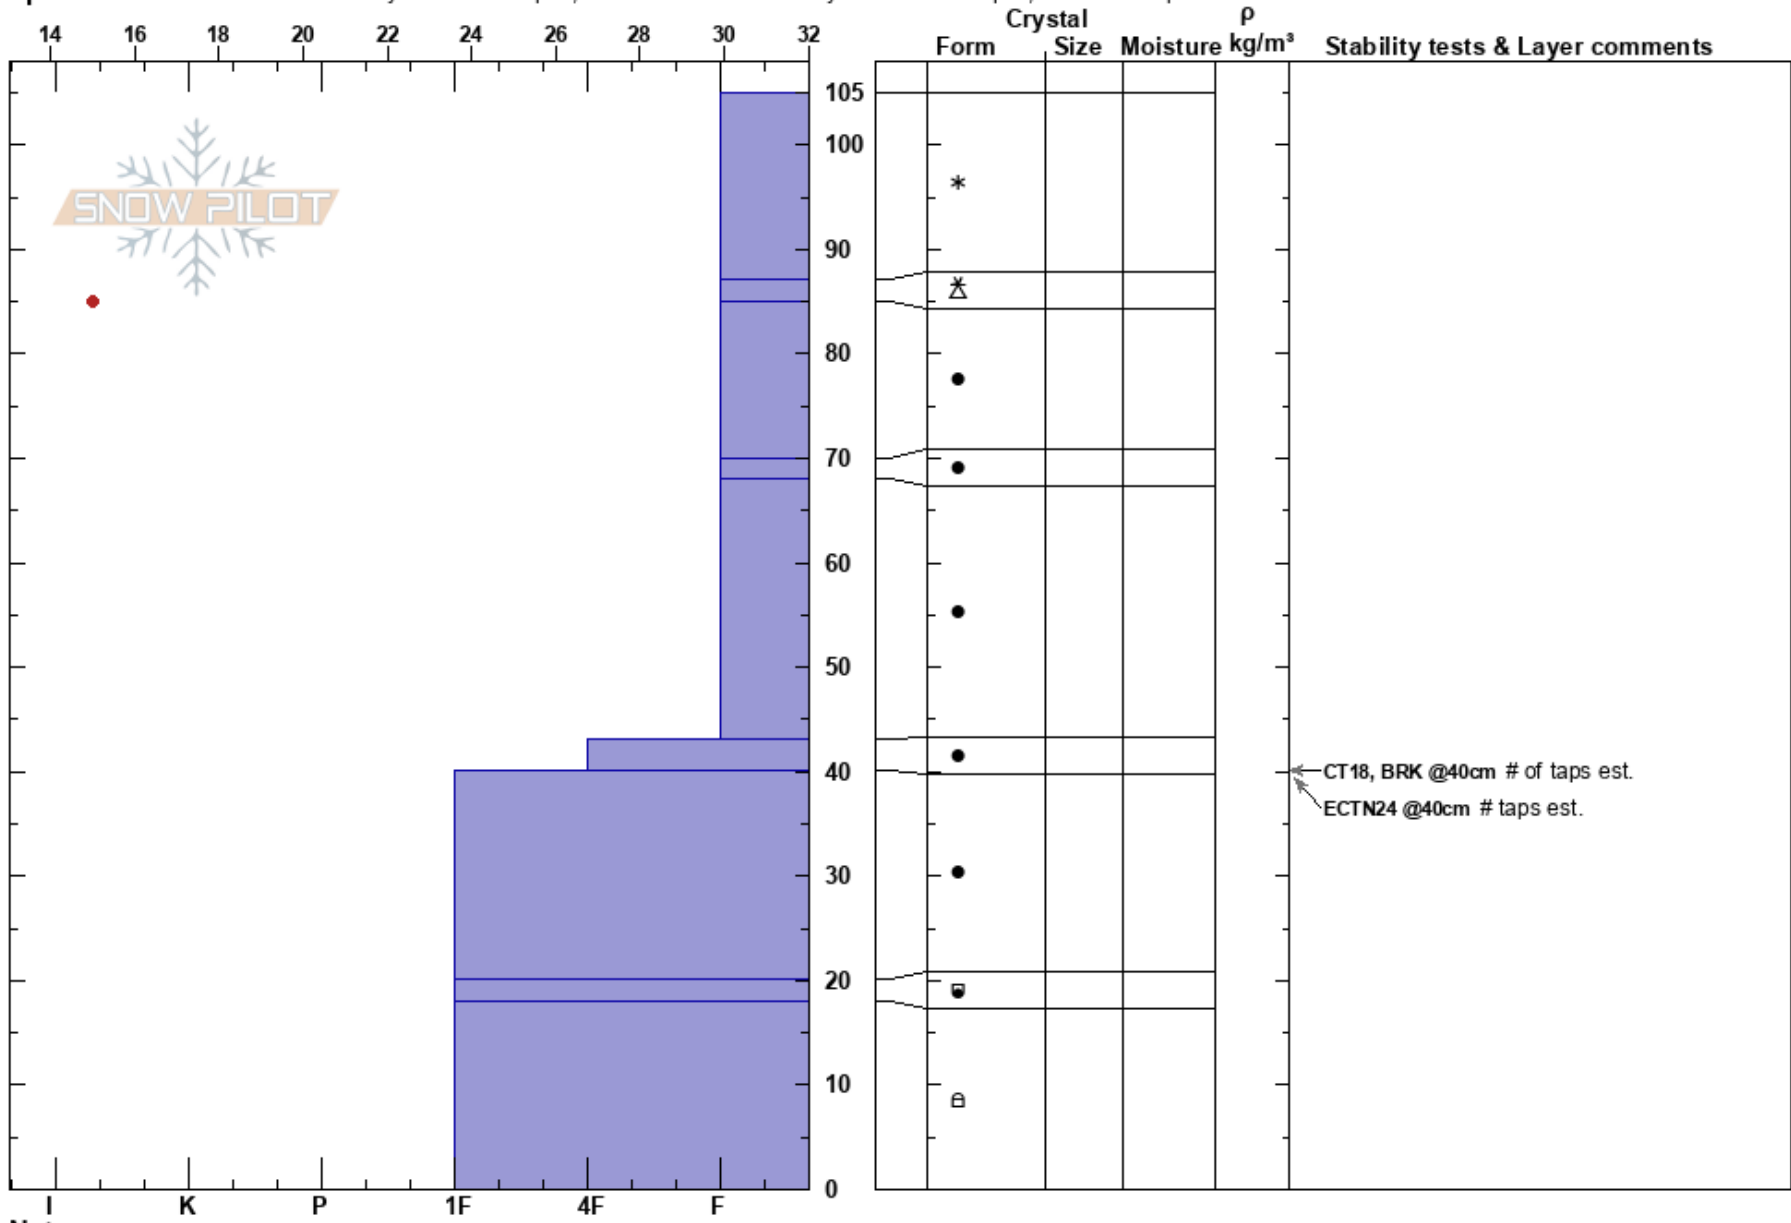

Williams Lake Trail  
Sangre de Cristo Range  
NM

Brock Tice  
12/15/2019 - 2:00pm  
Co-ord: 36.56400N, -105.43700W  
Slope Angle: 31°  
Wind Loading:

Stability: Very Good HS:105  
Air Temperature: 15°F  
Sky Cover: OVC  
Precipitation: GR  
Wind: Calm  
Layer Notes:

Specifics: Recent avalanche activity on similar slopes; Recent avalanche activity on different slopes; We skied slope

Notes: