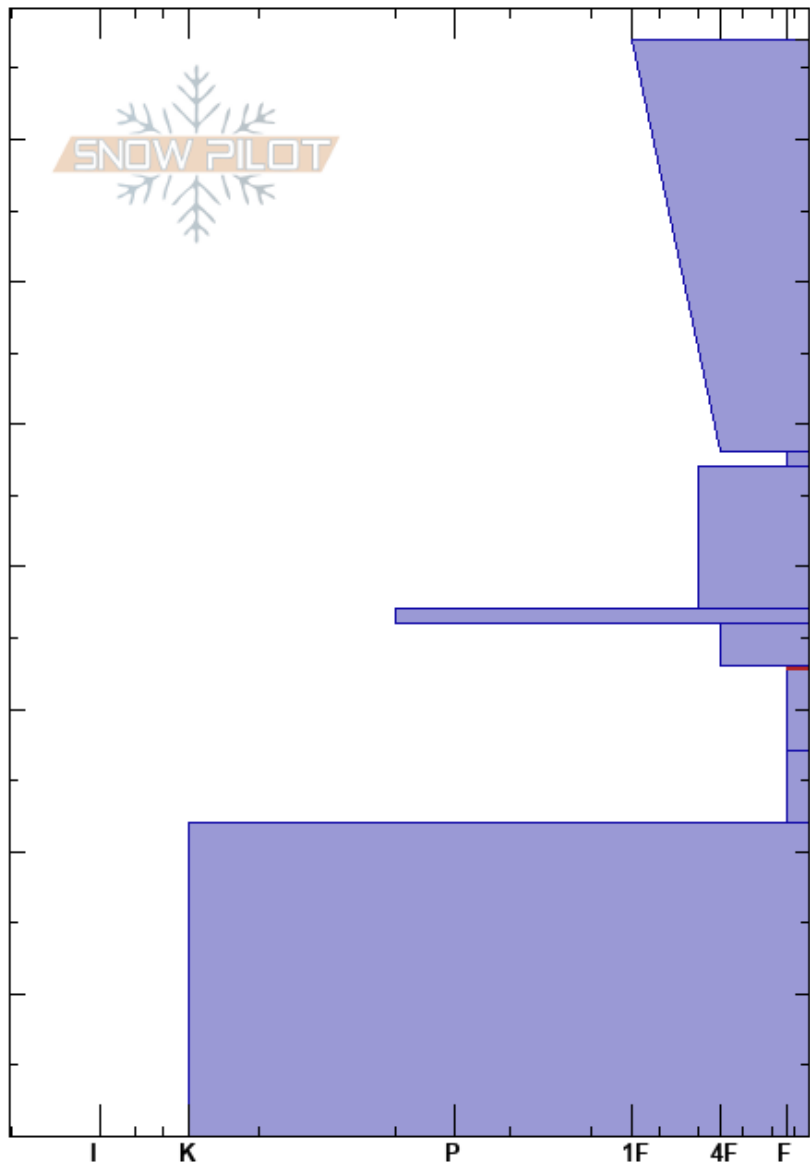

Mission Pk  
 Central Cascades, East WA  
 Elevation: 6766 ft  
 Aspect: 35°  
 Specifics: Collapsing, localized; Cracking

Hirshberg Josh  
 12/14/2019 - 12:30pm  
 Co-ord: 10T 693751W 5239807N  
 Slope Angle: 26°  
 Wind Loading: previous

Stability: Poor  
 Air Temperature: HS:77 PF:40  
 Sky Cover: OVC  
 Precipitation: S-1  
 Wind: Light Breeze

Layer Notes:  
 48-47cm: Dec 10  
 37-36cm: Friable  
 33-27cm: Crack to 33cm  
 33-27cm: Problematic layer

Crystal Form	Crystal Size	Moisture	$\rho$ kg/m <sup>3</sup>	Stability tests & Layer comments
/		D		
V	10	D		48-47cm: Dec 10
•	0.3	D		
⊙⊙		D		37-36cm: Friable
B	0.5	D		
V	15	D		33-27cm: Crack to 33cm
B	3	D		
○		D		

Notes: Slope collapsed & cracked on approach