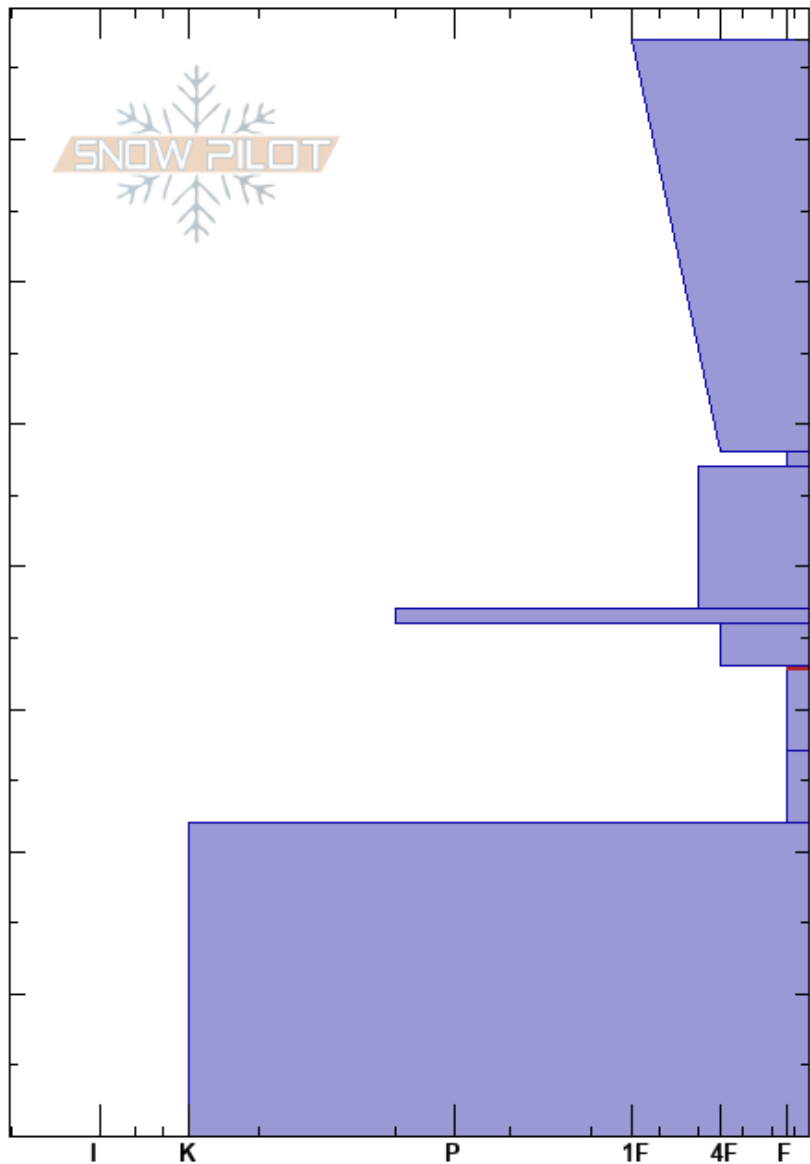

Mission Pk
 Central Cascades, East WA
 Elevation: 6766 ft
 Aspect: 35°
 Specifics: Collapsing, localized; Cracking

Hirshberg Josh
 12/14/2019 - 12:30pm
 Co-ord: 10T 693751W 5239807N
 Slope Angle: 26°
 Wind Loading: previous

Stability: Poor
 Air Temperature: HS:77 PF:40
 Sky Cover: OVC
 Precipitation: S-1
 Wind: Light Breeze

Layer Notes:
 48-47cm: Dec 10
 37-36cm: Friable
 33-27cm: Crack to 33cm
 33-27cm: Problematic layer

Crystal Form	Crystal Size	Moisture	ρ kg/m ³	Stability tests & Layer comments
/		D		
V	10	D		48-47cm: Dec 10
•	0.3	D		
⊙⊙		D		37-36cm: Friable
B	0.5	D		
∨	15	D		33-27cm: Crack to 33cm
B	3	D		
○		D		

Notes: Slope collapsed & cracked on approach