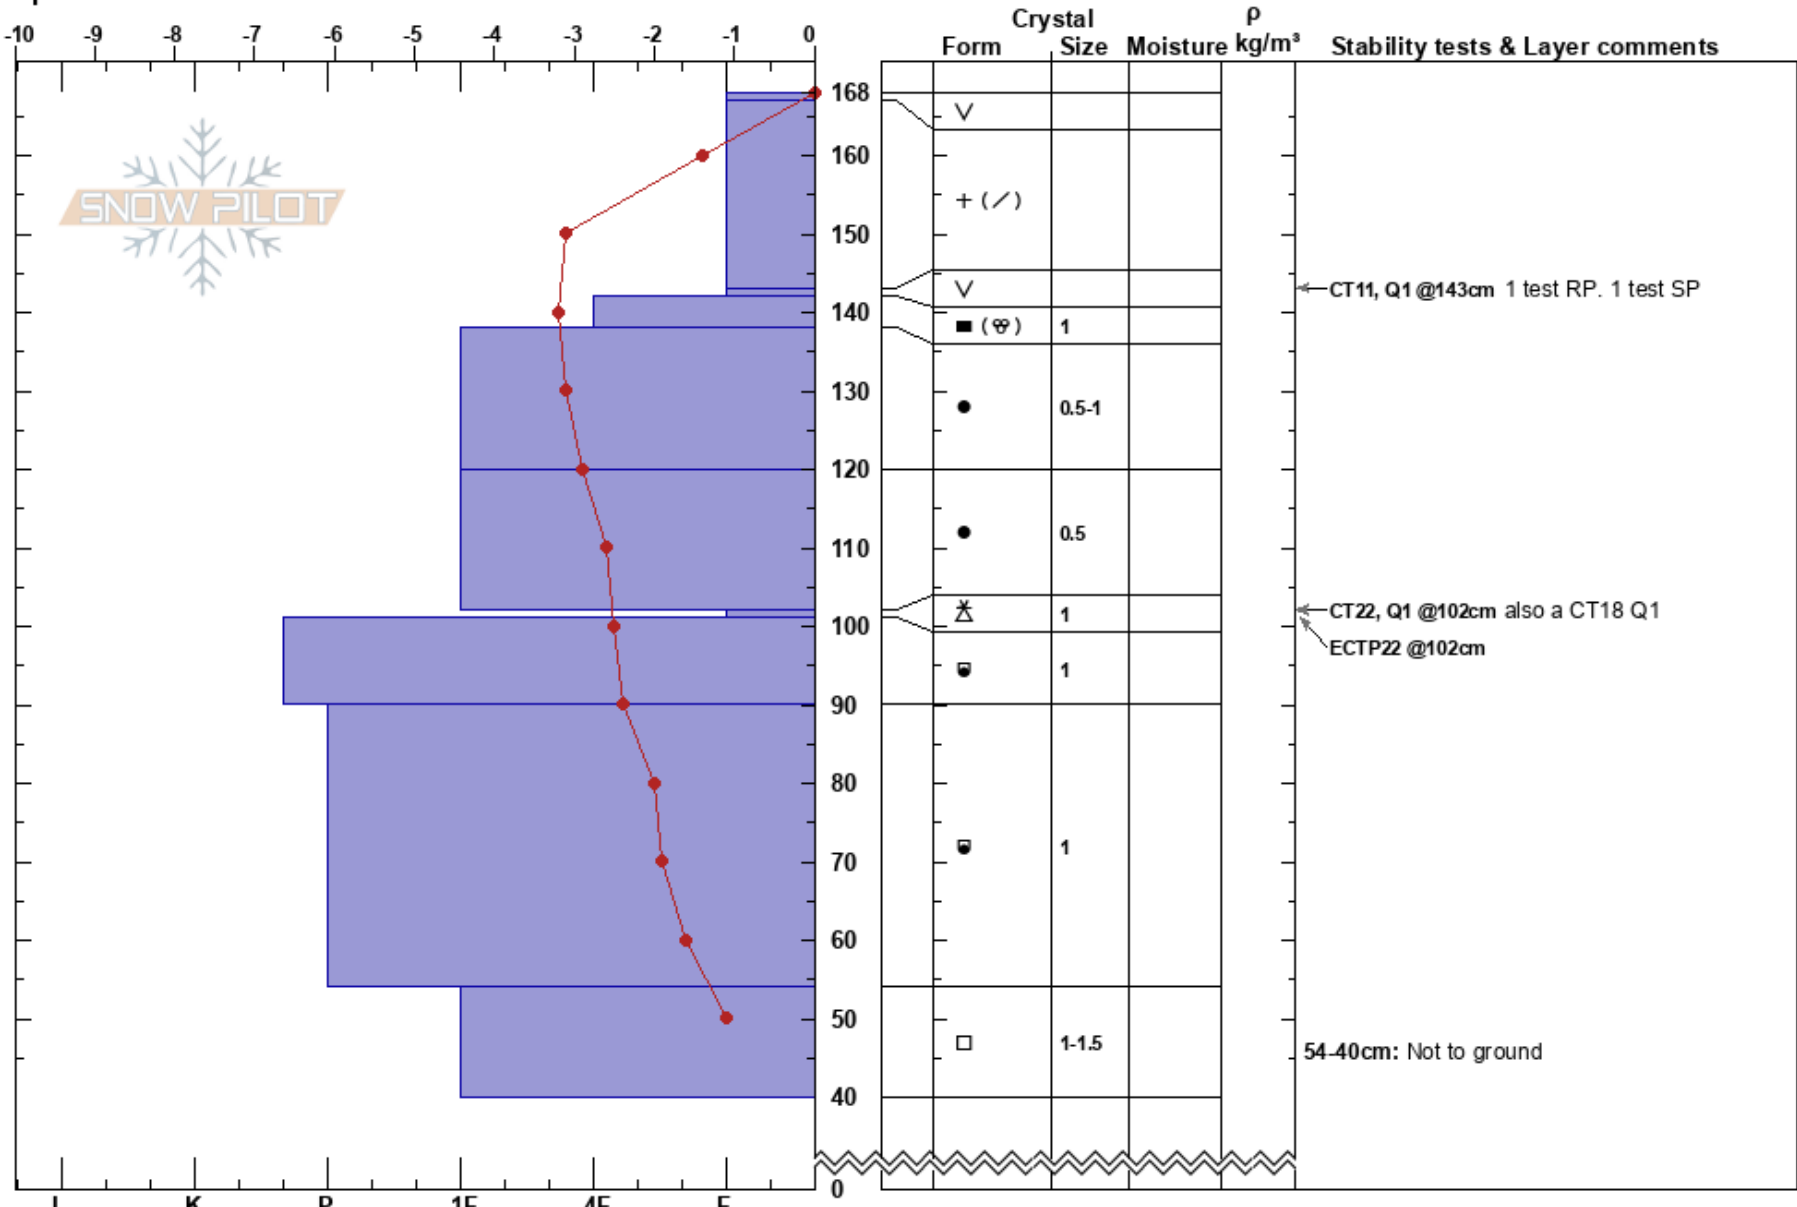

Cardiac Ridge
 Elk Mountains
 CO
 Elevation: 11312 ft
 Aspect: 90°
 Specifics:

Debbie Kelly
 02/13/2017 - 10:00am
 Co-ord: 39.13878N, -106.81694W
 Slope Angle: 28°
 Wind Loading: no

Stability: **HS:168**
 Air Temperature: -2.2°C PF:25
 Sky Cover: X
 Precipitation: S-1
 Wind: Calm

Layer Notes:
 102-101cm: Problematic layer
 54-40cm: Not to ground

Notes: Steve Schreiber and Debbie Kelly, pit not dug to ground