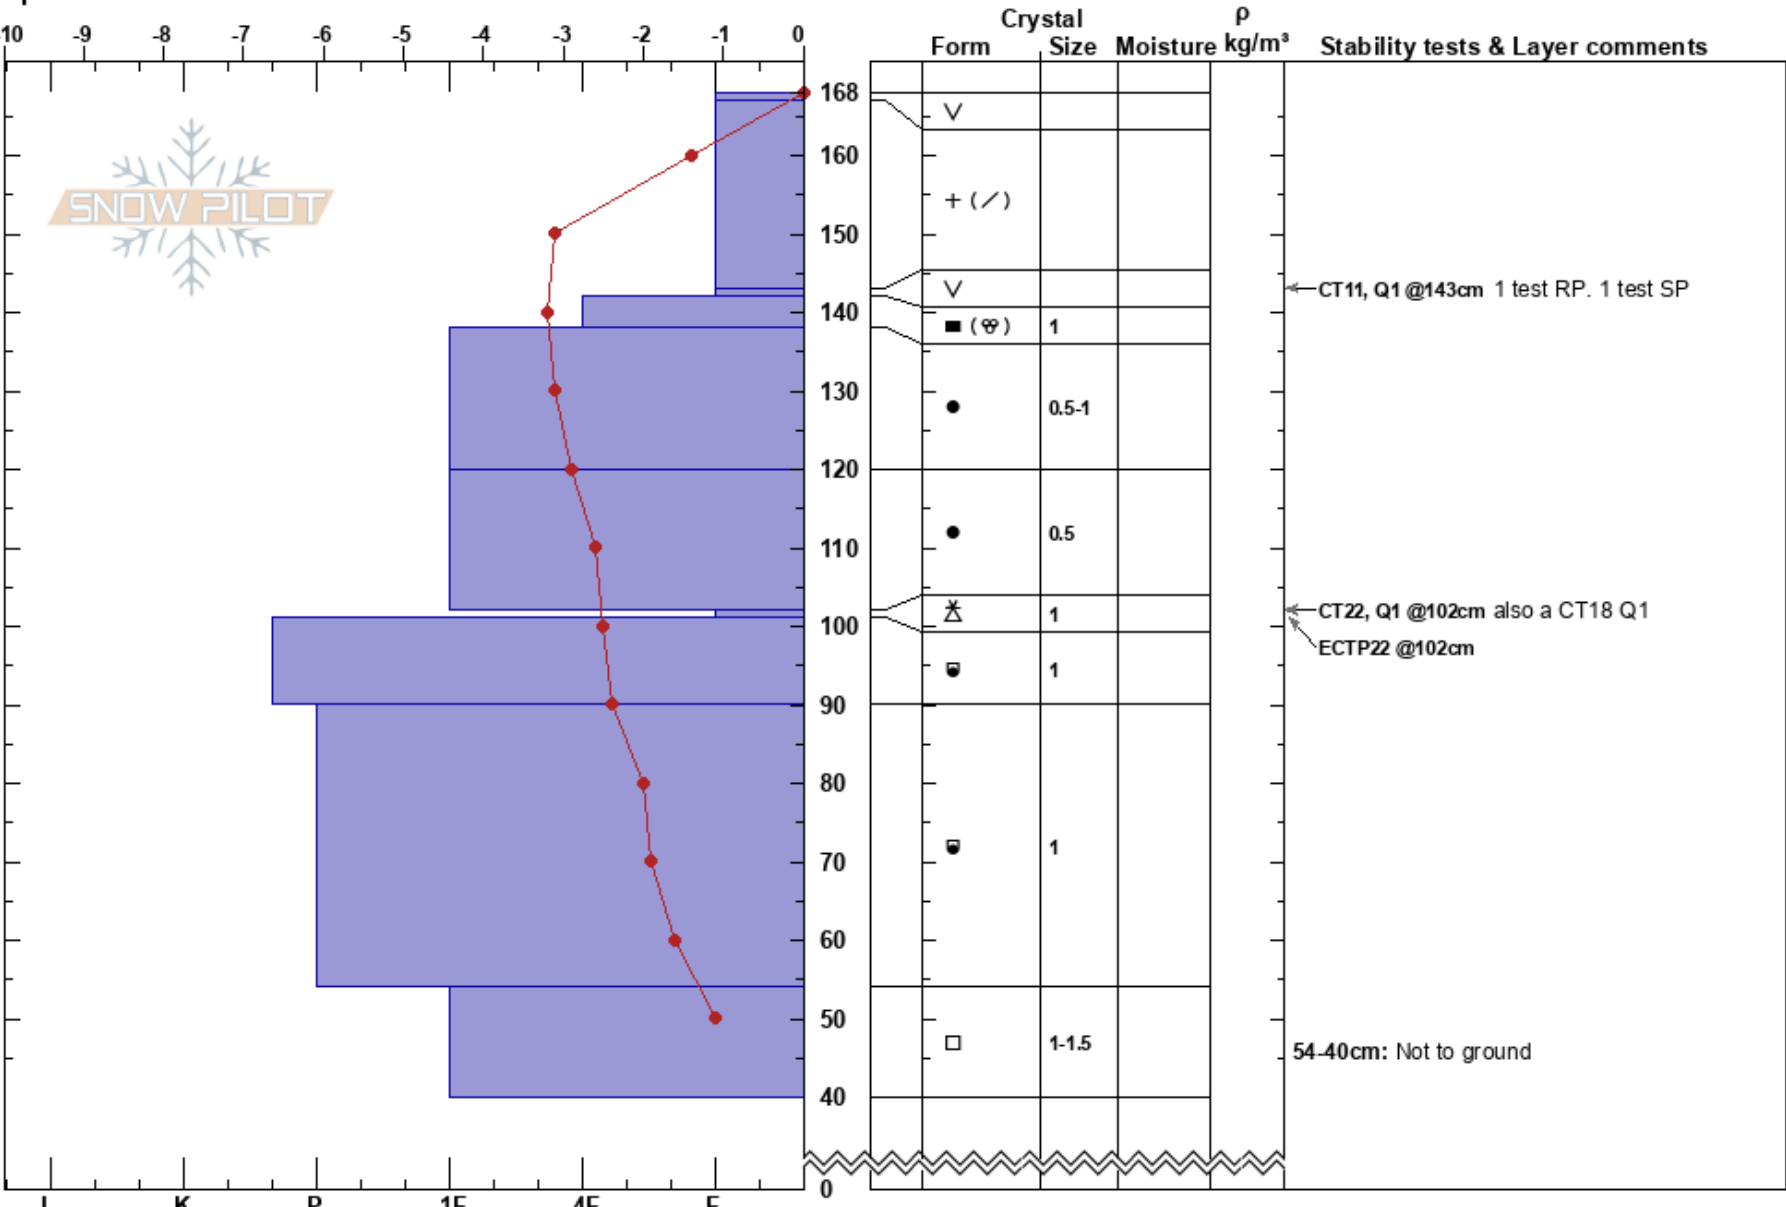

Cardiac Ridge  
 Elk Mountains  
 CO  
 Elevation: 11312 ft  
 Aspect: 90°  
 Specifics:

Debbie Kelly  
 02/13/2017 - 10:00am  
 Co-ord: 39.13878N, -106.81694W  
 Slope Angle: 28°  
 Wind Loading: no

Stability: HS:168  
 Air Temperature: -2.2°C PF:25  
 Sky Cover: X  
 Precipitation: S-1  
 Wind: Calm

Layer Notes:  
 102-101cm: Problematic layer  
 54-40cm: Not to ground

Notes: Steve Schreiber and Debbie Kelly, pit not dug to ground