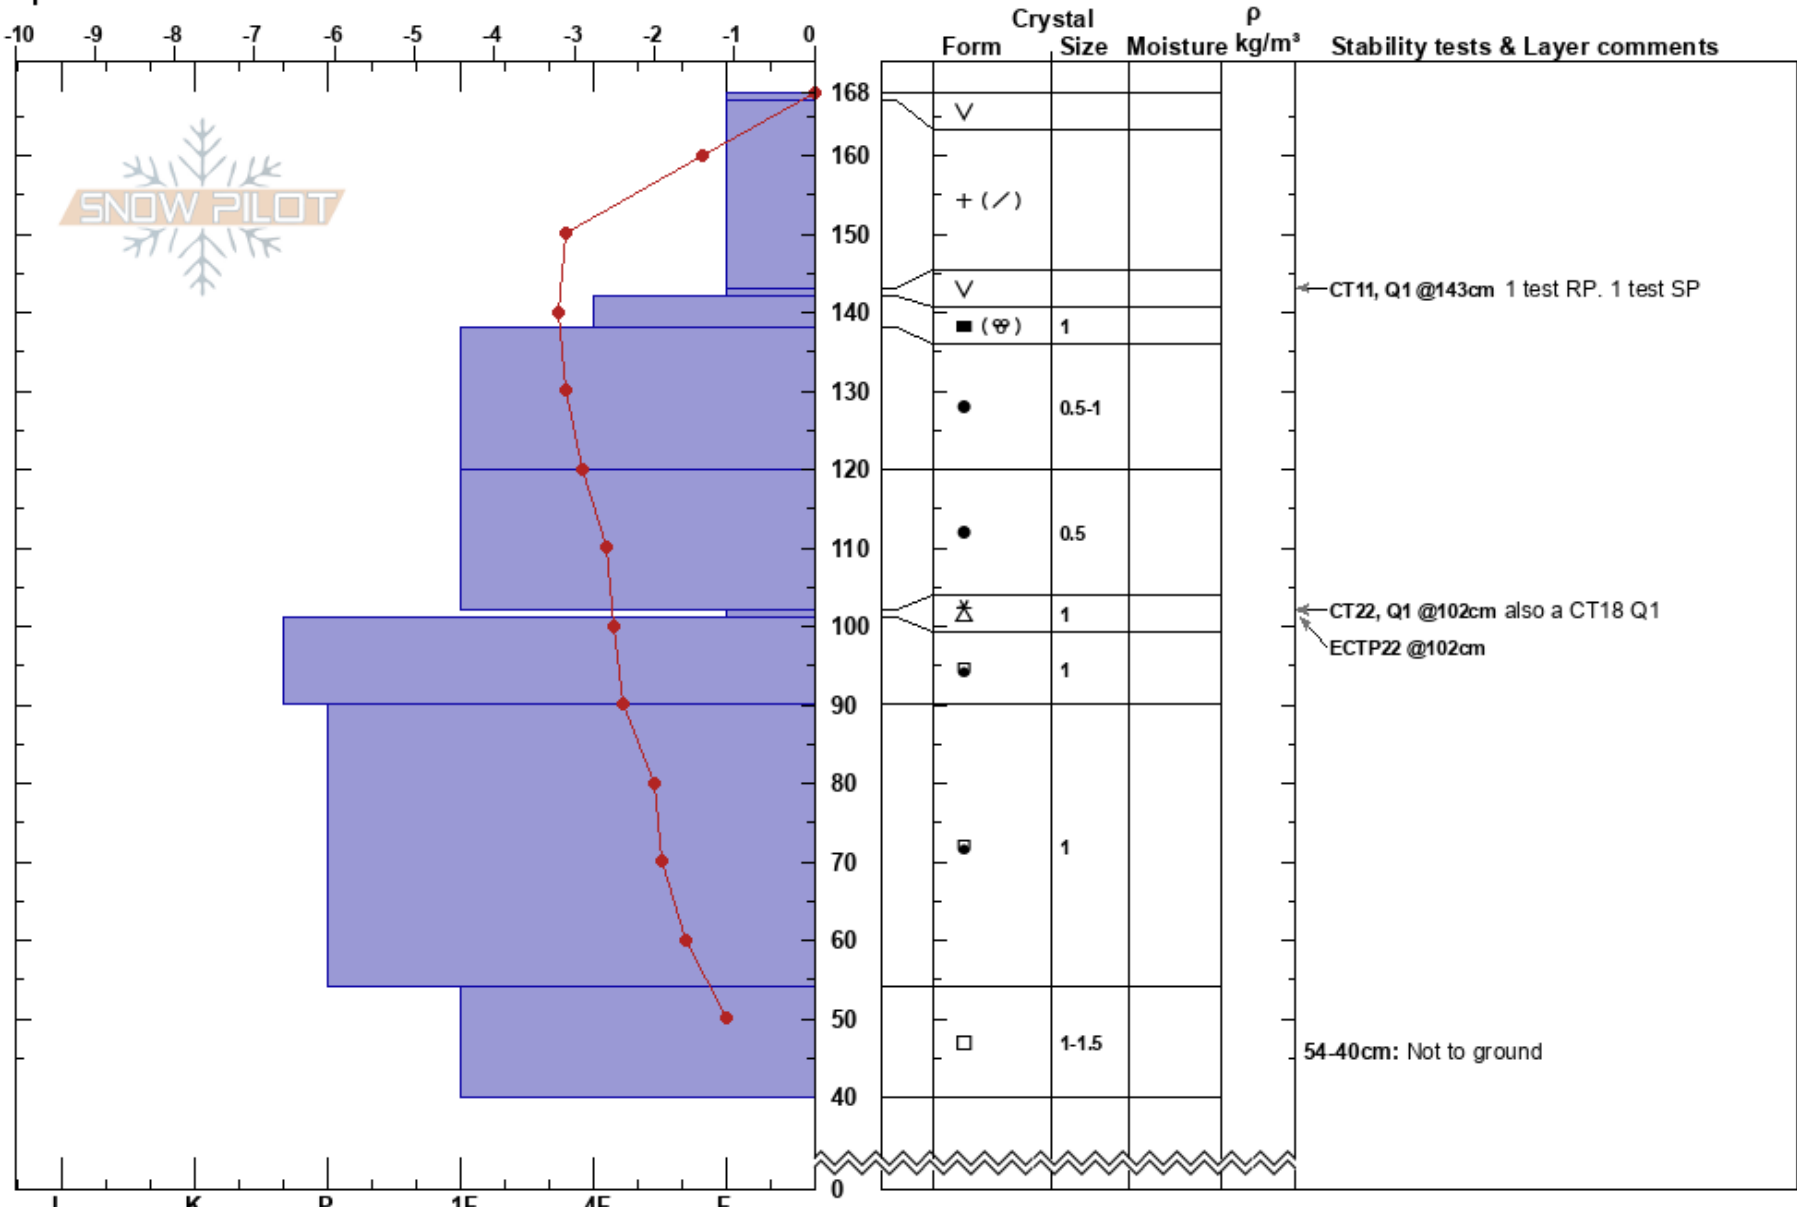

Cardiac Ridge  
 Elk Mountains  
 CO  
 Elevation: 11312 ft  
 Aspect: 90°  
 Specifics:

Debbie Kelly  
 02/13/2017 - 10:00am  
 Co-ord: 39.13878N, -106.81694W  
 Slope Angle: 28°  
 Wind Loading: no

Stability: **HS:168**  
 Air Temperature: -2.2°C PF:25  
 Sky Cover: X  
 Precipitation: S-1  
 Wind: Calm

Layer Notes:  
 102-101cm: Problematic layer  
 54-40cm: Not to ground

Notes: Steve Schreiber and Debbie Kelly, pit not dug to ground