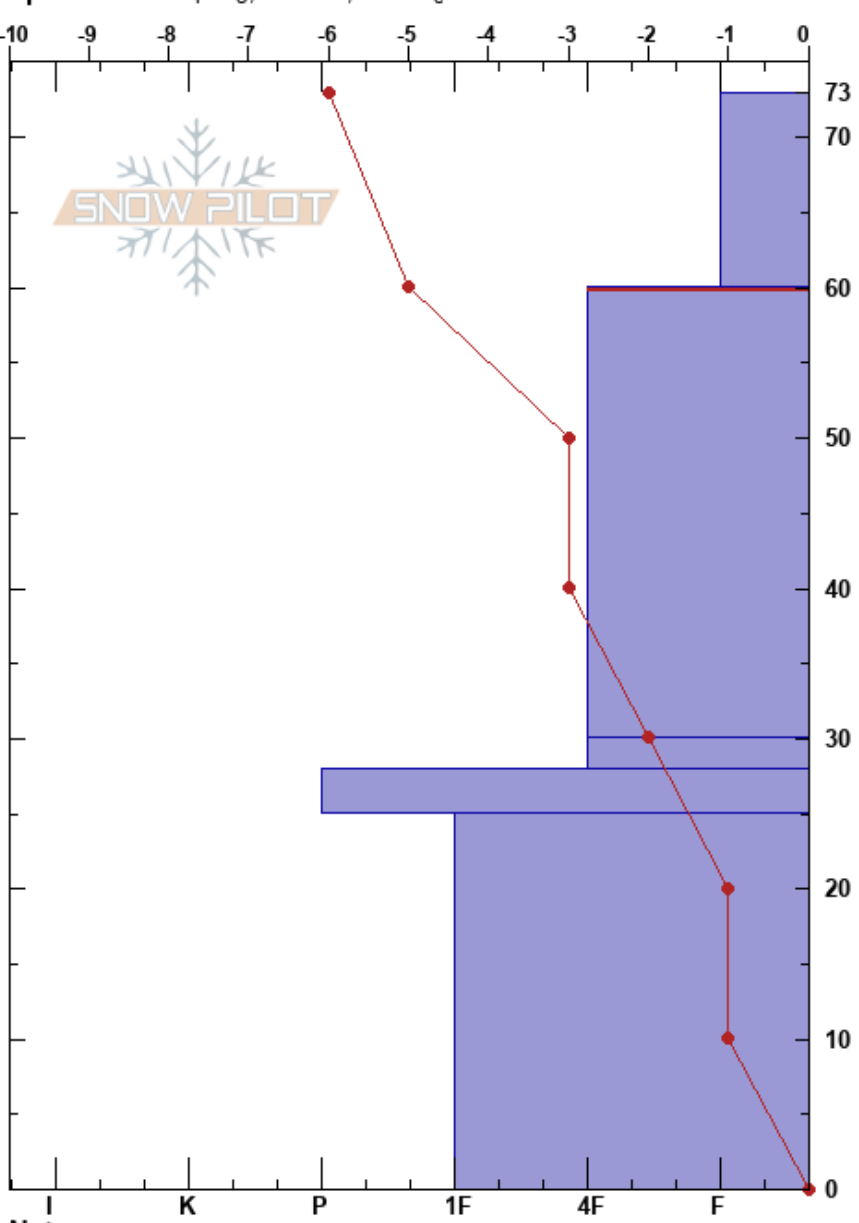

point 6  
 Rattlesnake Mtns  
 MT  
 Elevation: 7742 ft  
 Aspect: NE

trask baughman  
 12/14/2019 - 1:00pm  
 Co-ord: 12T 273044W 5213890N  
 Slope Angle: 25°  
 Wind Loading: no

Stability:  
 Air Temperature: -6°C  
 Sky Cover: OVC  
 Precipitation: S2  
 Wind: SW Light Breeze

HS:73  
 PF:70  
 PS:15  
 60-30cm:Problematic layer

Specifics: Collapsing, localized; Cracking

Form	Crystal Size	Moisture	$\rho$ kg/m <sup>3</sup>	Stability tests & Layer comments
/ (Δ)	1(2)			
☼	0.5-1			CT2, SC @60cm ECTN2, BRK @60cm
□	1			CT22, BRK @30cm
⊙⊙	2			ECTN21 @30cm
□	2-3			