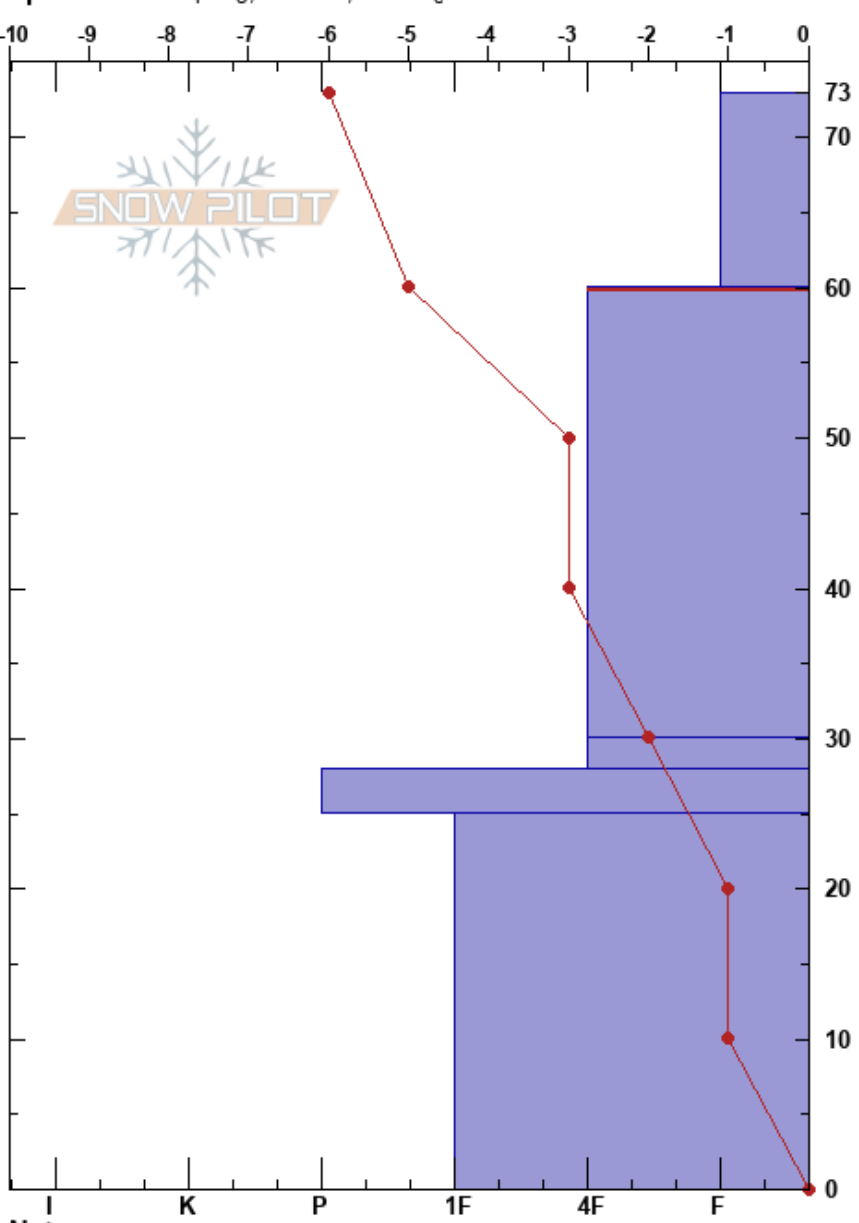

point 6
 Rattlesnake Mtns
 MT
 Elevation: 7742 ft
 Aspect: NE

trask baughman
 12/14/2019 - 1:00pm
 Co-ord: 12T 273044W 5213890N
 Slope Angle: 25°
 Wind Loading: no

Stability:
 Air Temperature: -6°C
 Sky Cover: OVC
 Precipitation: S2
 Wind: SW Light Breeze

HS:73
 PF:70
 PS:15
 60-30cm:Problematic layer

Specifics: Collapsing, localized; Cracking

Form	Crystal Size	Moisture	ρ kg/m ³	Stability tests & Layer comments
/ (Δ)	1(2)			
☉	0.5-1			CT2, SC @60cm ECTN2, BRK @60cm
□	1			CT22, BRK @30cm
☉☉	2			ECTN21 @30cm
□	2-3			