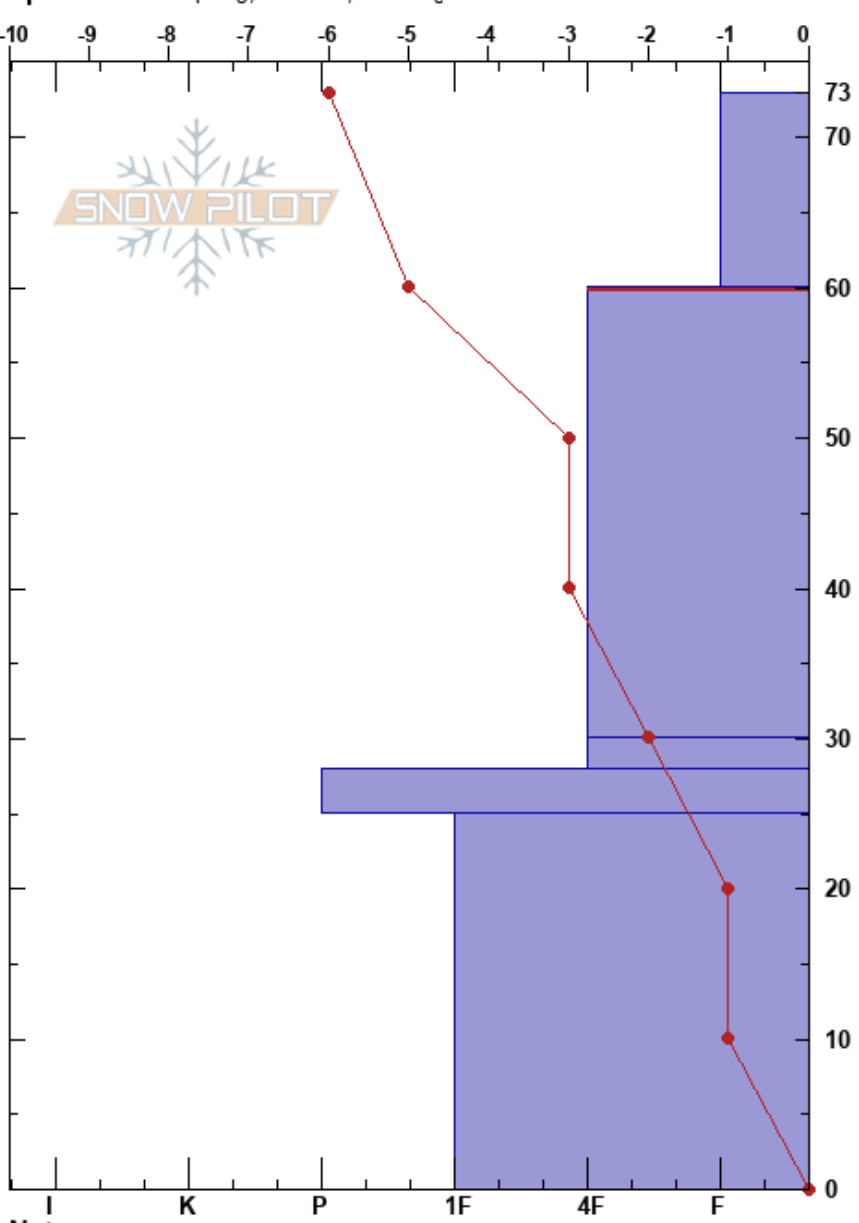

point 6
 Rattlesnake Mtns
 MT
 Elevation: 7742 ft
 Aspect: NE

trask baughman
 12/14/2019 - 1:00pm
 Co-ord: 12T 273044W 5213890N
 Slope Angle: 25°
 Wind Loading: no

Stability:
 Air Temperature: -6°C
 Sky Cover: OVC
 Precipitation: S2
 Wind: SW Light Breeze

HS:73
 PF:70
 PS:15
 60-30cm:Problematic layer

Specifics: Collapsing, localized; Cracking

Form	Crystal		Moisture	ρ kg/m ³	Stability tests & Layer comments
	Size				
/ (Δ)	1(2)				
☐	0.5-1				CT2, SC @60cm ECTN2, BRK @60cm
☐	1				CT22, BRK @30cm
⊙⊙	2				ECTN21 @30cm
☐	2-3				