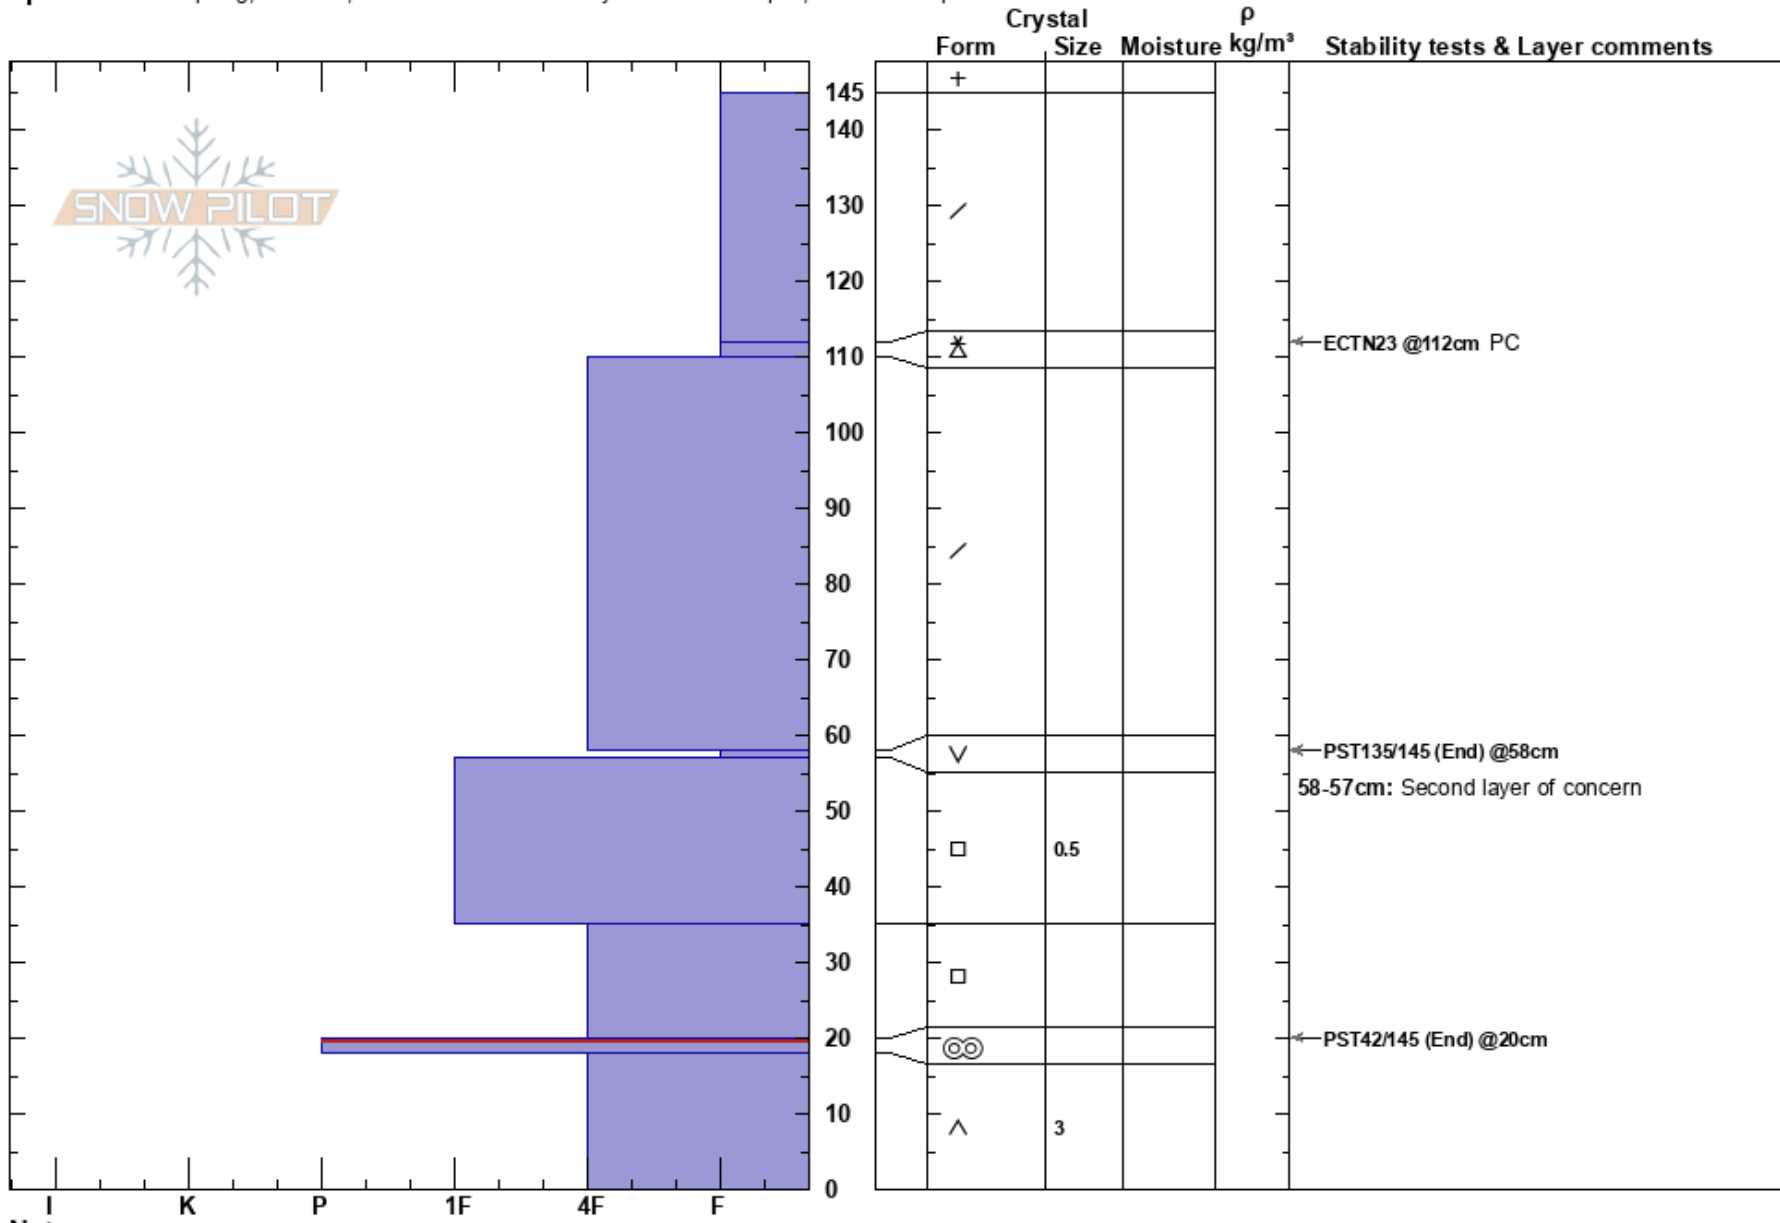

N. Ridge Maverick
 Teton Range
 WY
 Elevation: 8522 ft
 Aspect: E

Brian Johnson
 12/14/2019 - 1:00am
 Co-ord: 43.68336N, -110.78261W
 Slope Angle: 30°
 Wind Loading: no

Stability:
 Air Temperature:
 Sky Cover: BKN
 Precipitation: S-1
 Wind: Calm

HS:145
 Layer Notes:
 58-57cm: Second layer of concern
 20-18cm: Problematic layer

Specifics: Collapsing, localized; Recent avalanche activity on different slopes; We skied slope

Notes: